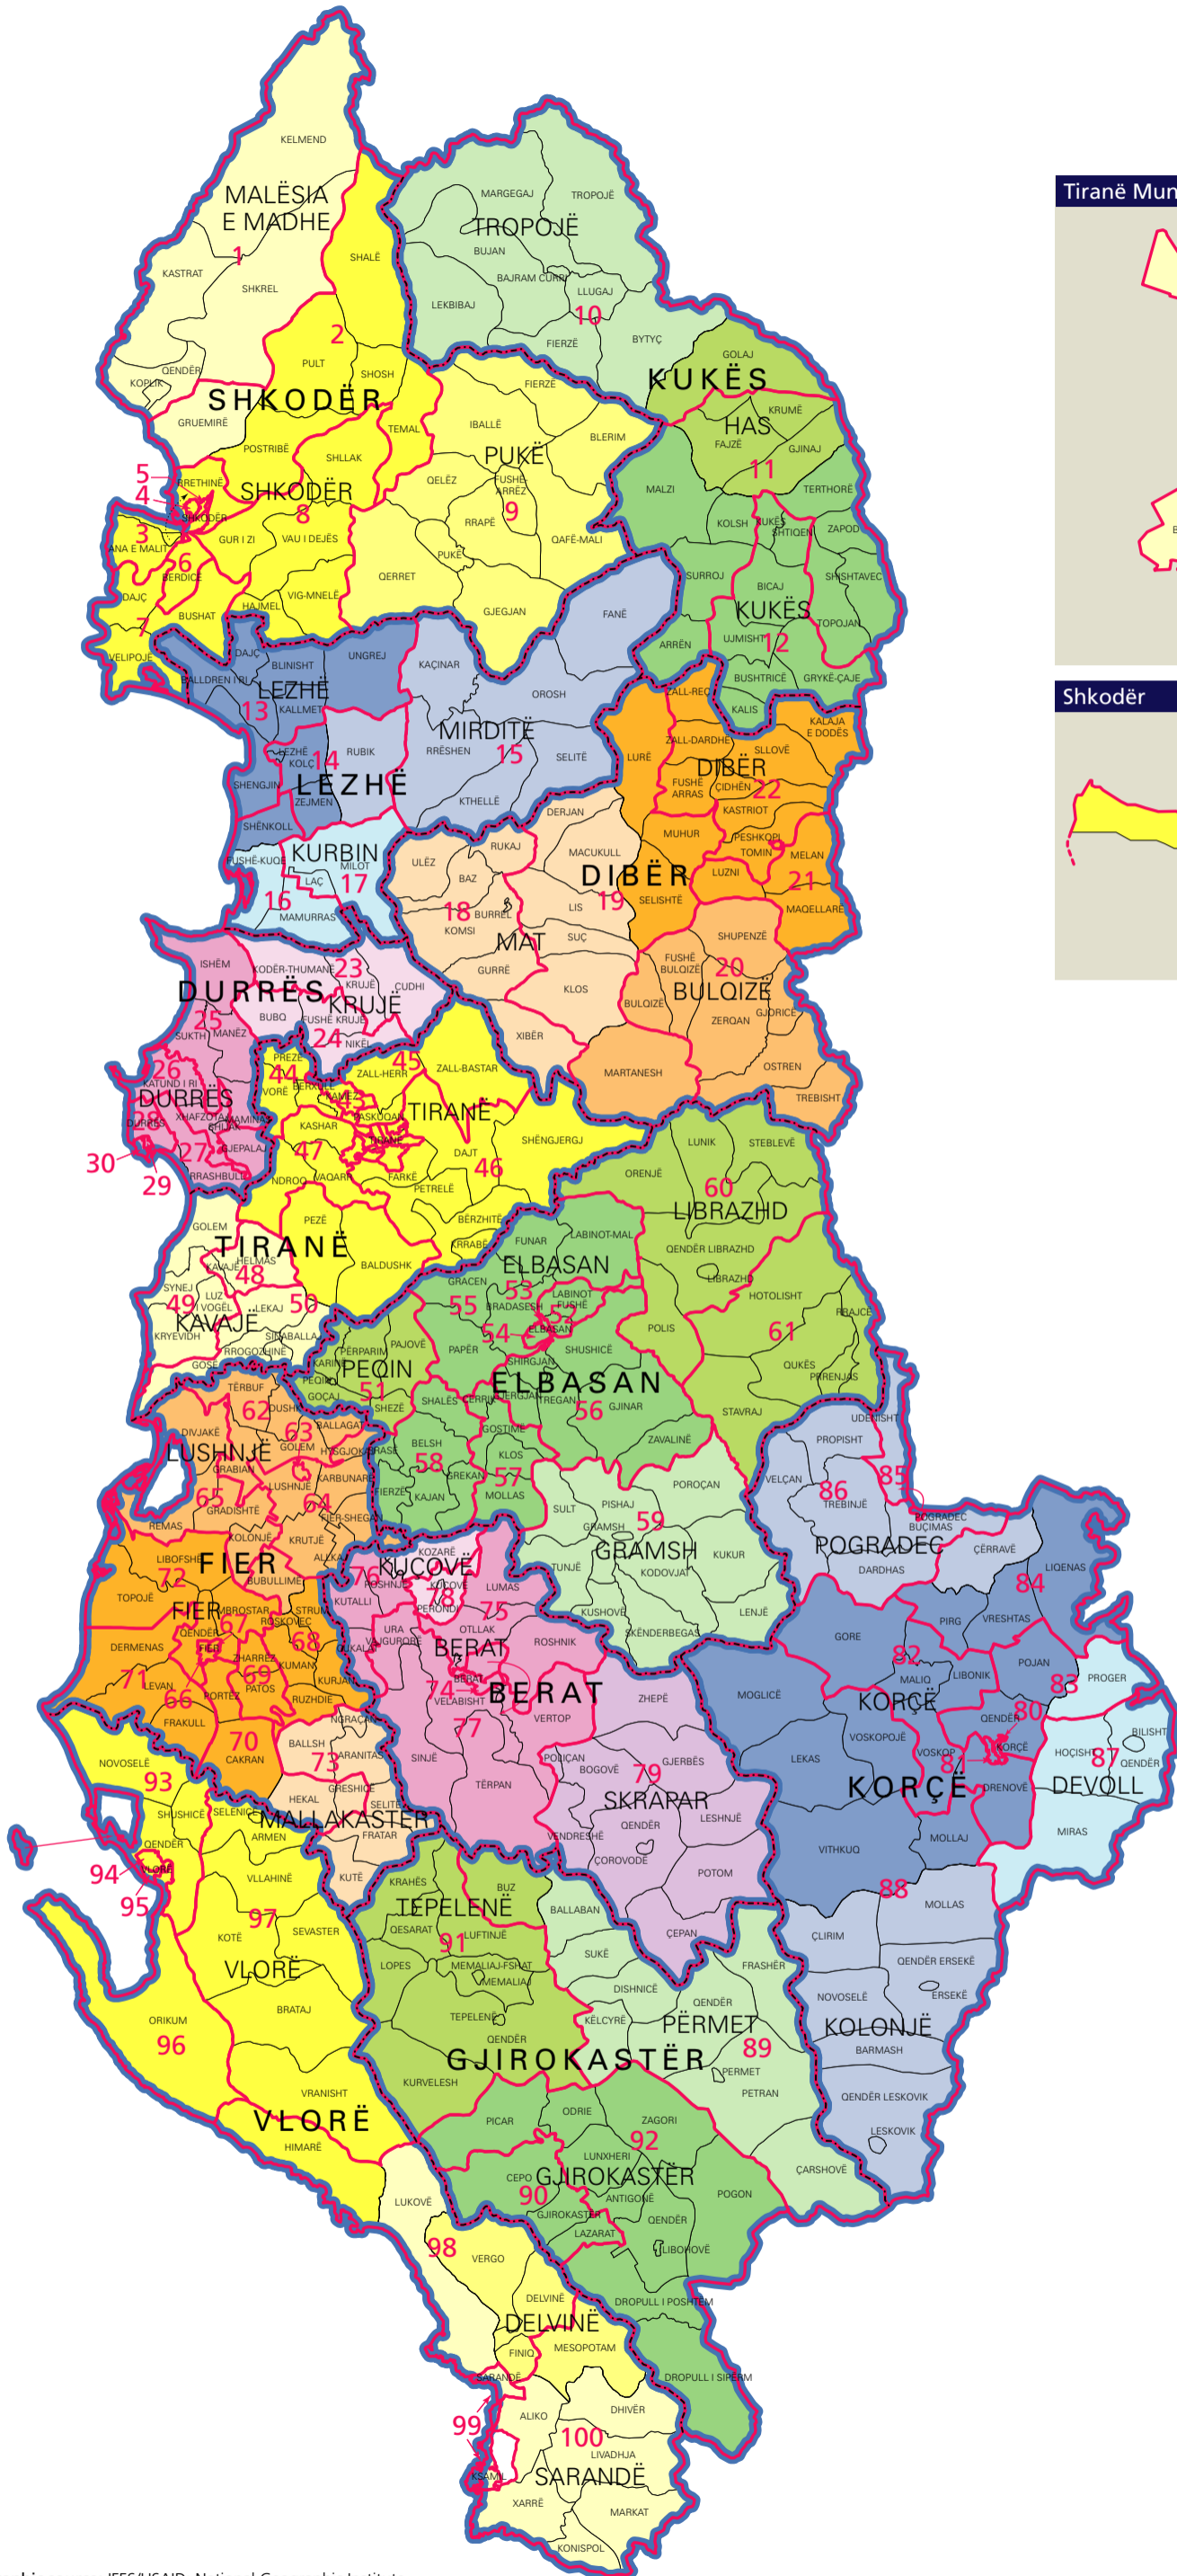

# 2005 ELECTORAL ZONES

**Key**

- KUKËS Region
- LUSHNJË District (dissolved in 2000; retains administrative role)
- Municipality or Commune
- Regional border
- Municipal or Commune border
- Electoral zone boundary
- 89 Electoral zone number