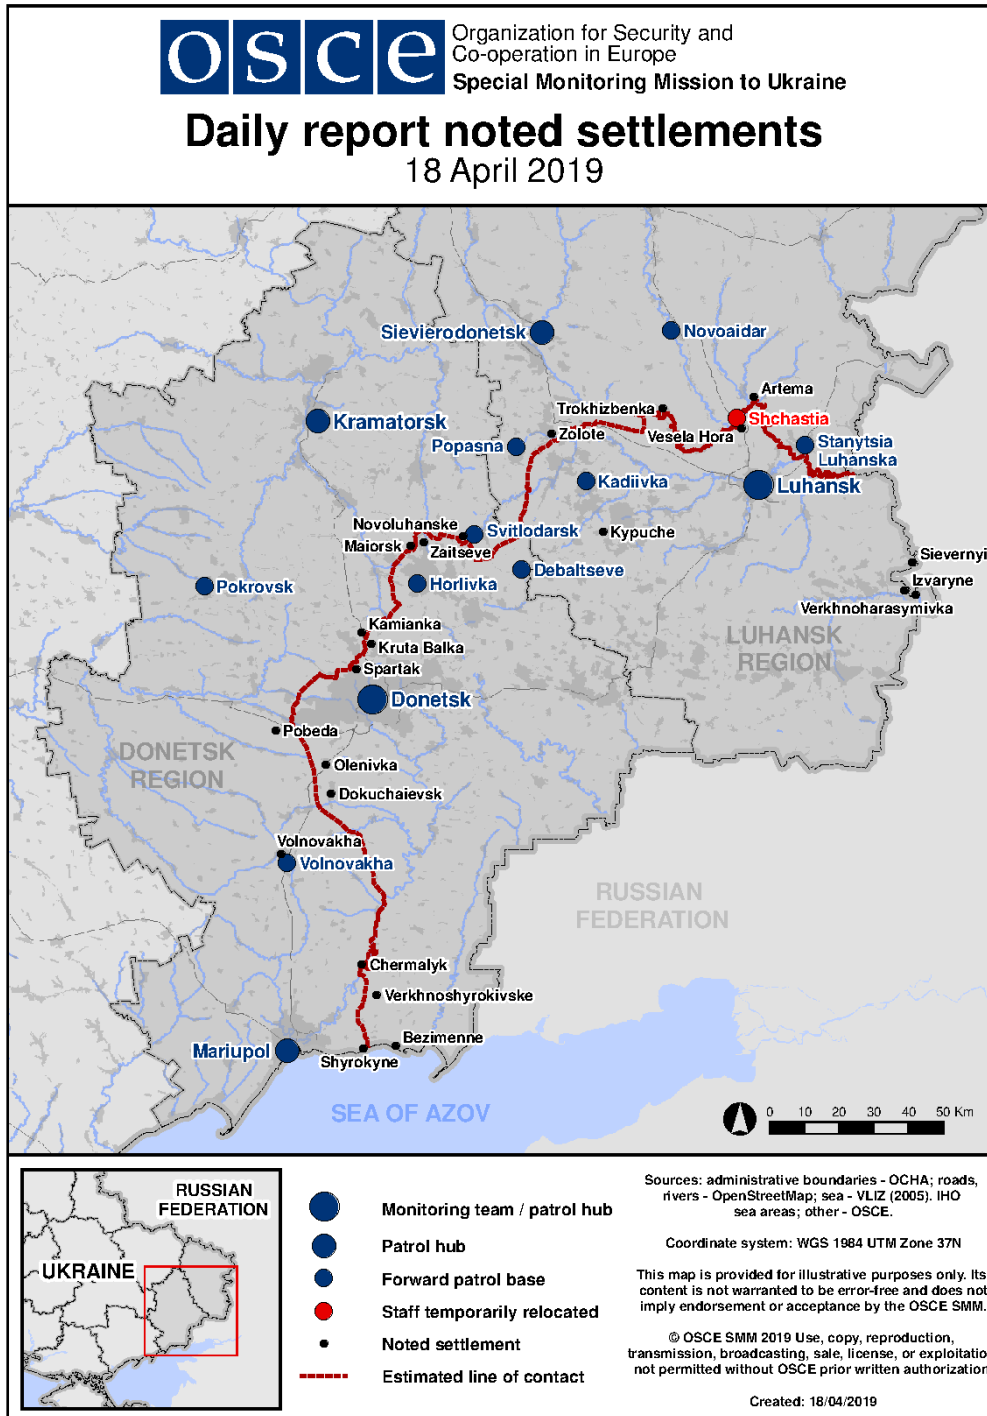

Map of Donetsk and Luhansk regions²

² The SMM is deployed to ten locations throughout Ukraine – Kherson, Odessa, Lviv, Ivano-Frankivsk, Kharkiv, Donetsk, Dnipro, Chernivtsi, Luhansk and Kyiv – as per Permanent Council Decision 1117 of 21 March 2014. This map of eastern Ukraine is meant for illustrative purposes and indicates locations mentioned in the report, as well as those where the SMM has offices (monitoring teams, patrol hubs, and forward patrol bases) in Donetsk and Luhansk regions. (In red: forward patrol bases from which SMM staff has temporarily relocated based on recommendations of security experts from participating States as well as SMM security considerations).