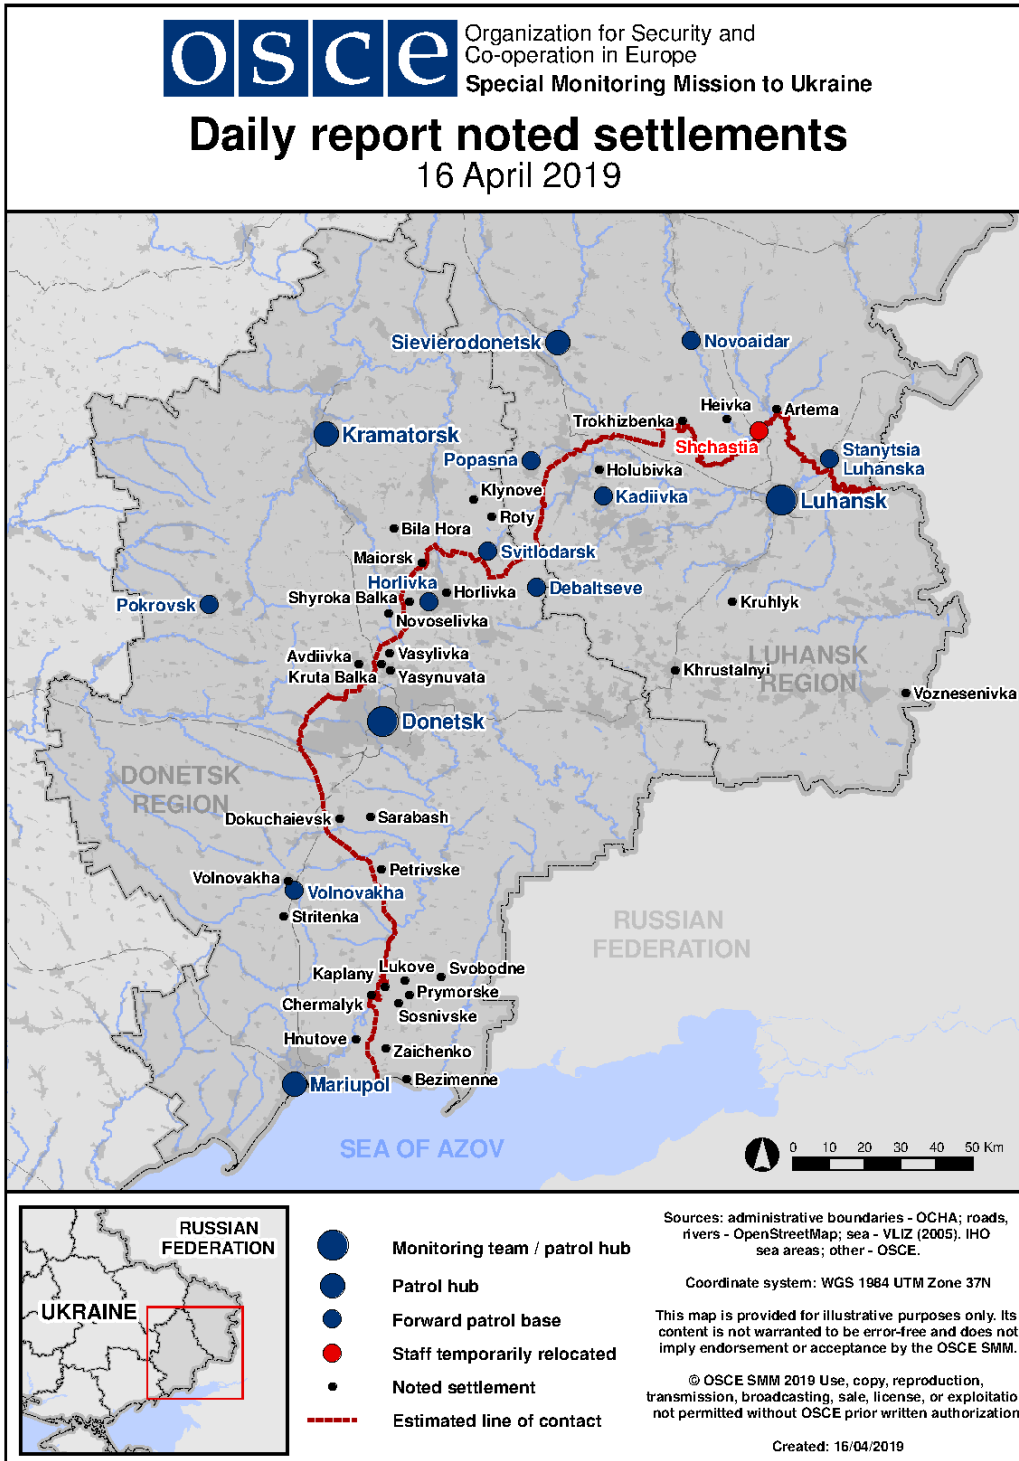

## Map of Donetsk and Luhansk regions<sup>2</sup>

<sup>2</sup> The SMM is deployed to ten locations throughout Ukraine – Kherson, Odessa, Lviv, Ivano-Frankivsk, Kharkiv, Donetsk, Dnipro, Chernivtsi, Luhansk and Kyiv – as per Permanent Council Decision 1117 of 21 March 2014. This map of eastern Ukraine is meant for illustrative purposes and indicates locations mentioned in the report, as well as those where the SMM has offices (monitoring teams, patrol hubs, and forward patrol bases) in Donetsk and Luhansk regions. (In red: forward patrol bases from which SMM staff has temporarily relocated based on recommendations of security experts from participating States as well as SMM security considerations).