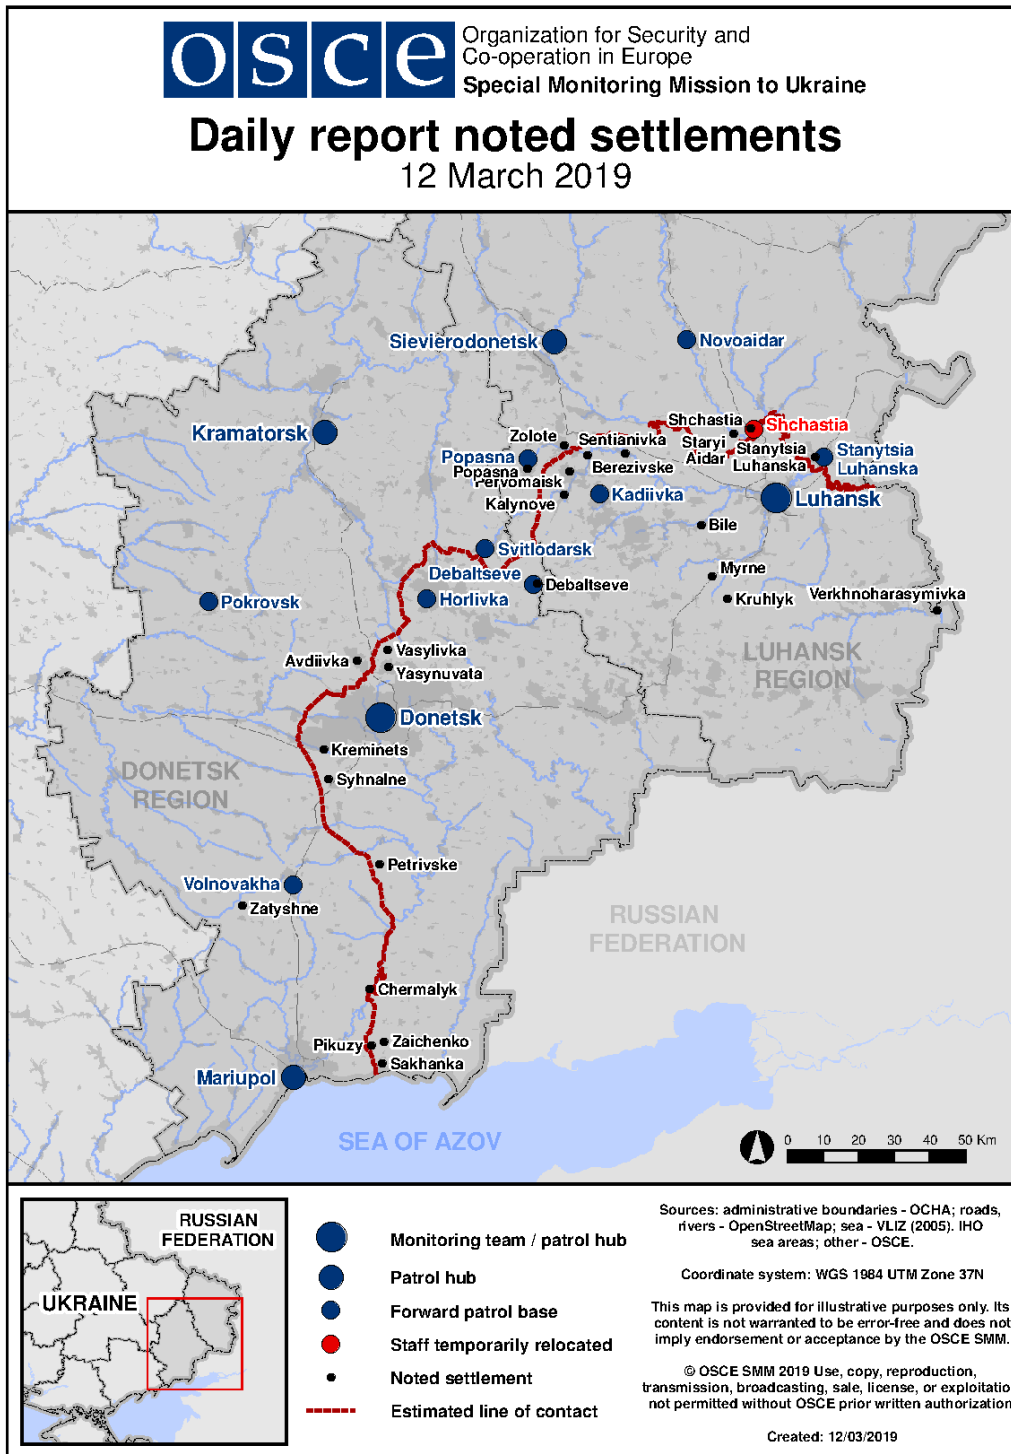

Map of Donetsk and Luhansk regions²

² The SMM is deployed to ten locations throughout Ukraine – Kherson, Odessa, Lviv, Ivano-Frankivsk, Kharkiv, Donetsk, Dnipro, Chernivtsi, Luhansk and Kyiv – as per Permanent Council Decision 1117 of 21 March 2014. This map of eastern Ukraine is meant for illustrative purposes and indicates locations mentioned in the report, as well as those where the SMM has offices (monitoring teams, patrol hubs, and forward patrol bases) in Donetsk and Luhansk regions. (In red: forward patrol bases from which SMM staff has temporarily relocated based on recommendations of security experts from participating States as well as SMM security considerations).