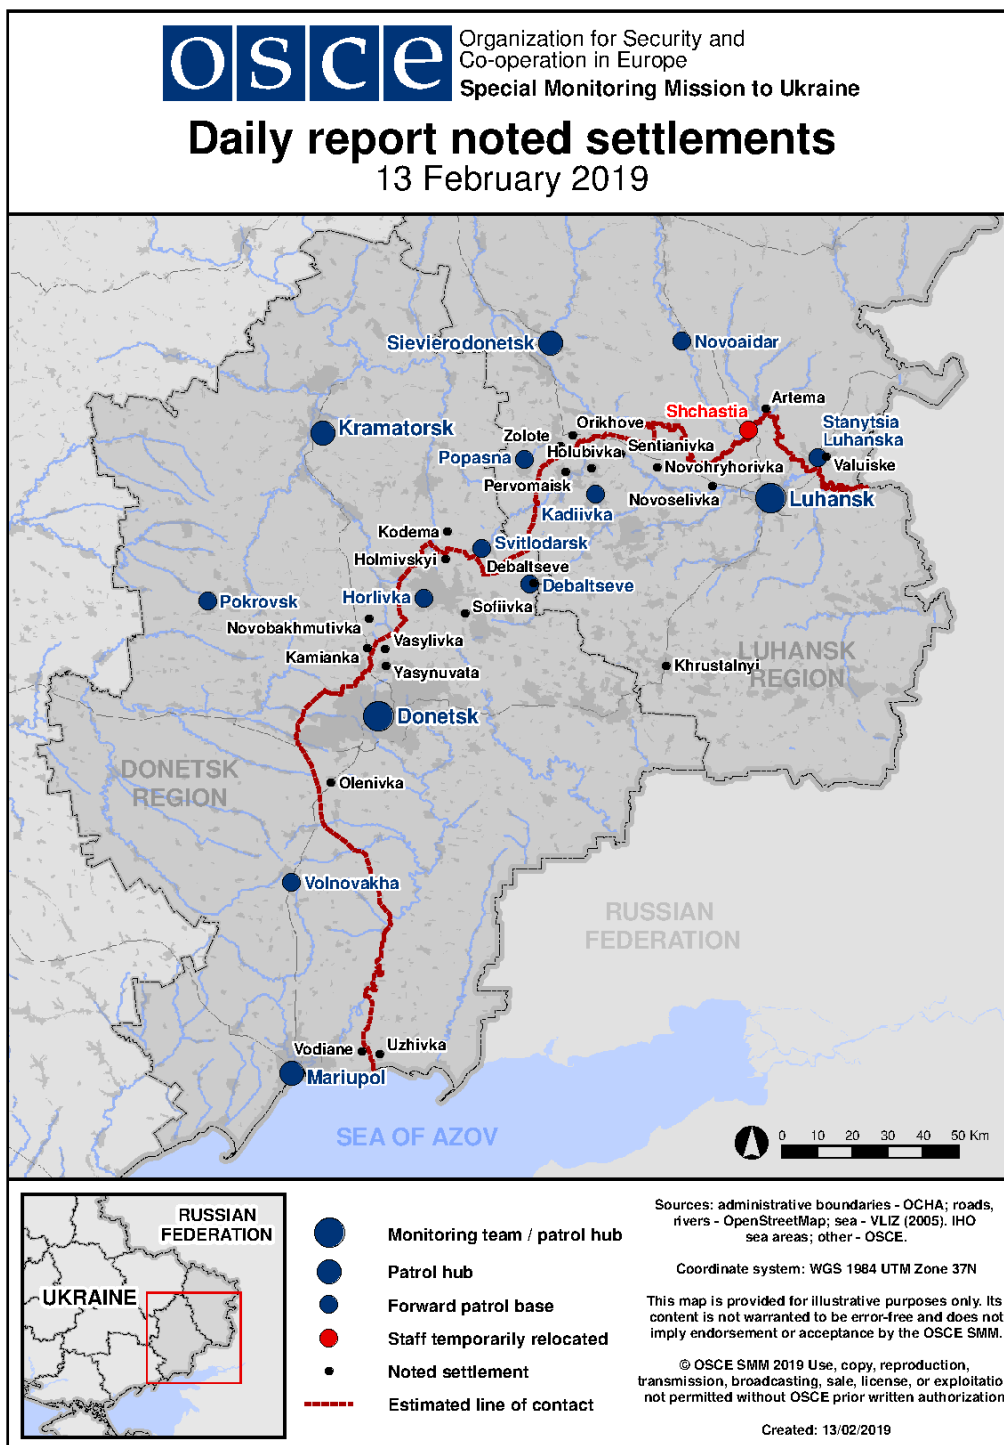

W edge of Zolote-4/Rodina (government-controlled, 59km W of Luhansk)	3-5km S	Heard	1	Explosion	Undetermined (unable to assess whether inside or outside the disengagement area)	N/K	12-Feb, 11:39
Zolote-2/Karbonit (government-controlled, 62km W of Luhansk)	3-5km SW	Heard	4	Burst	Assessed as outside the disengagement area	HMG	12-Feb, 11:44-11:50
	5km SW	Heard	6	Explosion	Undetermined (assessed as outside the disengagement area)	N/K	12-Feb, 11:44-11:50
About 3km E of Orikhove-Donetske (government-controlled, 44km NW of Luhansk)	1-2km S	Heard	7	Shot		Small arms	12-Feb, 14:12

Map of Donetsk and Luhansk regions²

² The SMM is deployed to ten locations throughout Ukraine – Kherson, Odessa, Lviv, Ivano-Frankivsk, Kharkiv, Donetsk, Dnipro, Chernivtsi, Luhansk and Kyiv – as per Permanent Council Decision 1117 of 21 March 2014. This map of eastern Ukraine is meant for illustrative purposes and indicates locations mentioned in the report, as well as those where the SMM has offices (monitoring teams, patrol hubs, and forward patrol bases) in Donetsk and Luhansk regions. (In red: forward patrol bases from which SMM staff has temporarily relocated based on recommendations of security experts from participating States as well as SMM security considerations).