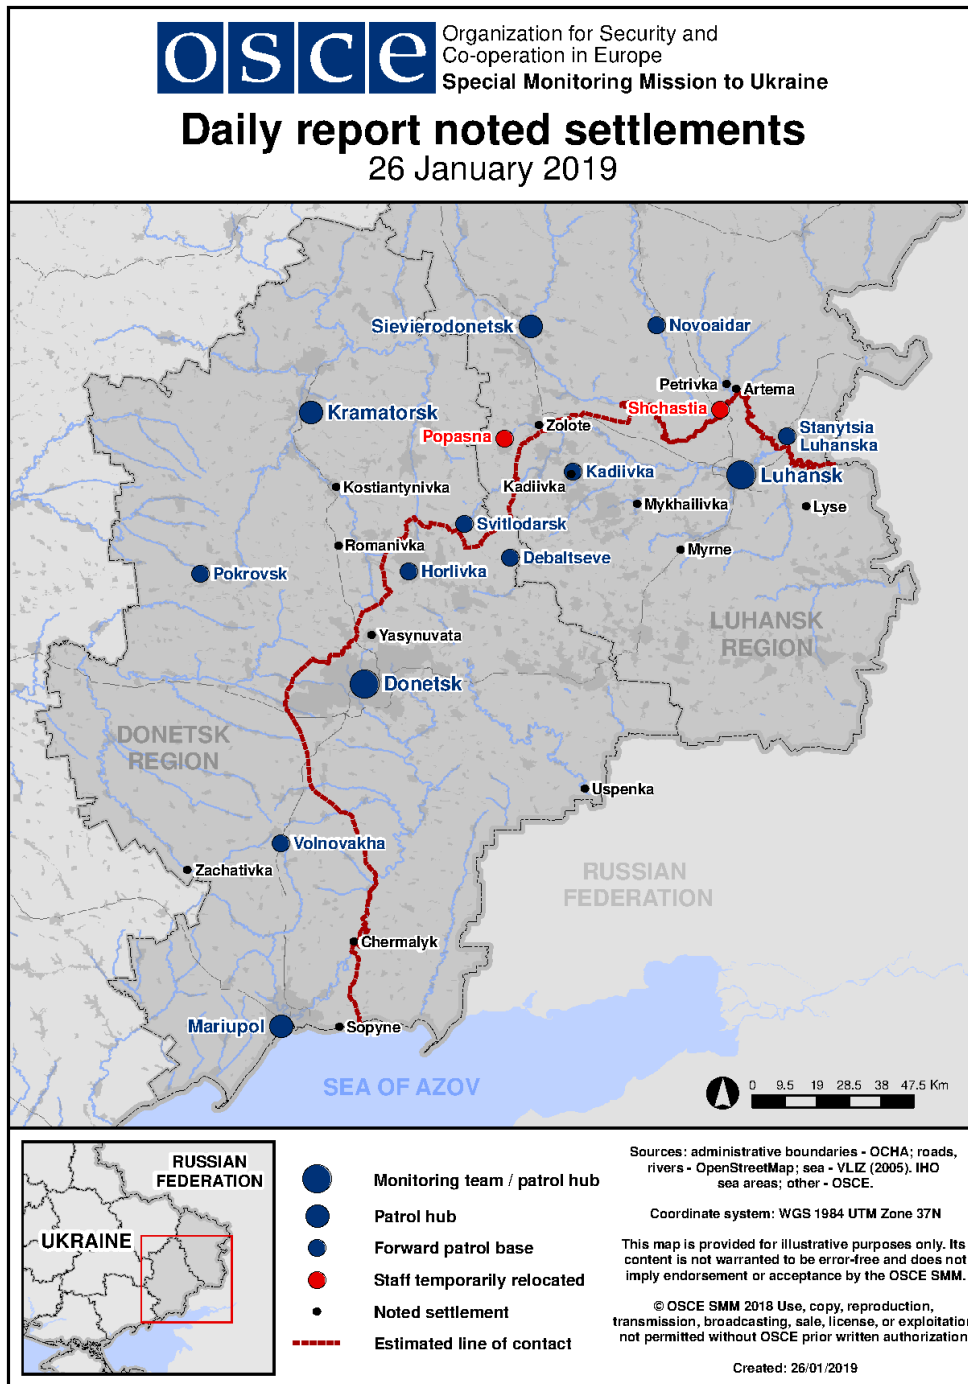

<sup>1</sup> The table only includes ceasefire violations directly observed by the SMM and it may include those also assessed to be live-fire exercises, controlled detonations, etc. Details provided – in terms of distance, direction, weapons-type, etc. – are based on assessments provided by monitors on the ground, and are not always necessarily precise. When information is not known (indicated with an “N/K”), the SMM was unable to ascertain such information due to distance, weather conditions and/or other considerations. Ceasefire violations recorded by more than one patrol and assessed to be the same are entered only once.

## Map of Donetsk and Luhansk regions<sup>2</sup>

<sup>2</sup> The SMM is deployed to ten locations throughout Ukraine – Kherson, Odessa, Lviv, Ivano-Frankivsk, Kharkiv, Donetsk, Dnipro, Chernivtsi, Luhansk and Kyiv – as per Permanent Council Decision 1117 of 21 March 2014. This map of eastern Ukraine is meant for illustrative purposes and indicates locations mentioned in the report, as well as those where the SMM has offices (monitoring teams, patrol hubs, and forward patrol bases) in Donetsk and Luhansk regions. (In red: forward patrol bases from which SMM staff has temporarily relocated based on recommendations of security experts from participating States as well as SMM security considerations).