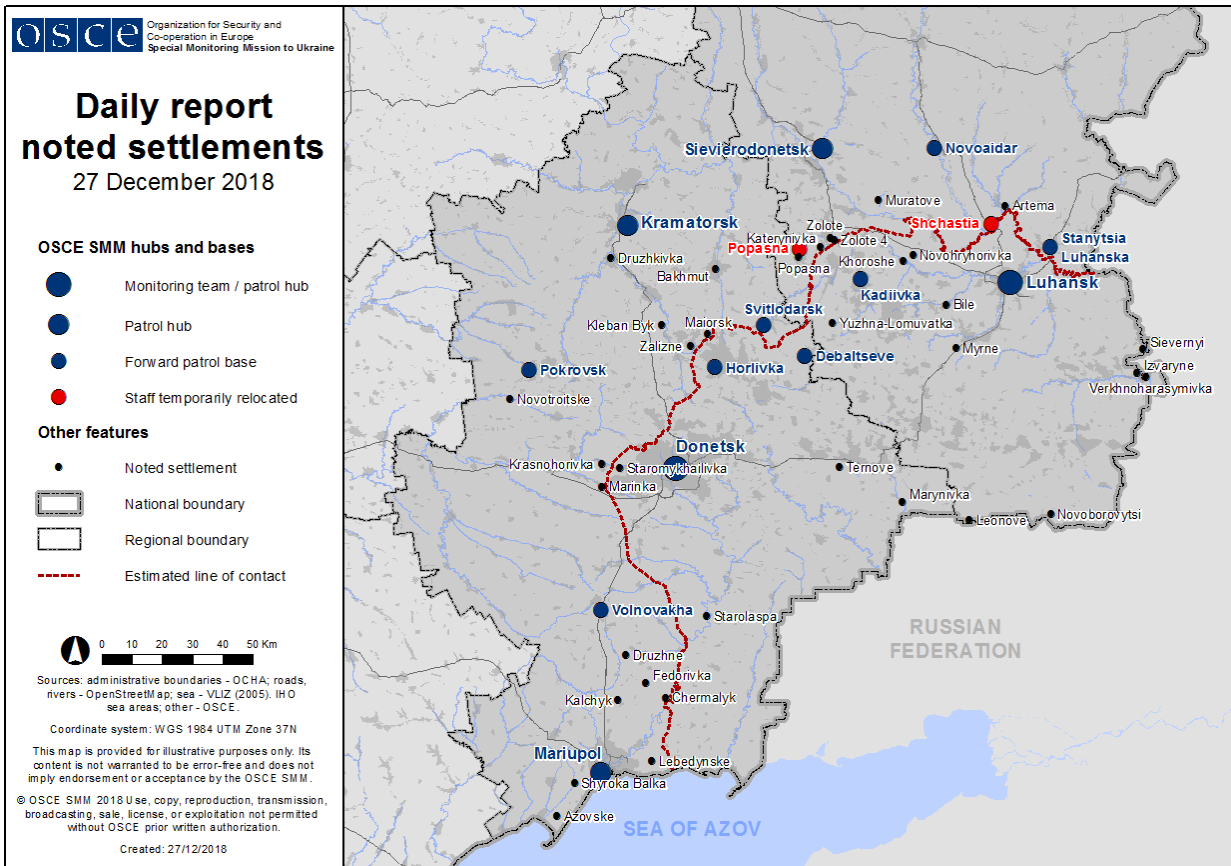

## Map of Donetsk and Luhansk regions<sup>2</sup>

<sup>2</sup> The SMM is deployed to ten locations throughout Ukraine – Kherson, Odessa, Lviv, Ivano-Frankivsk, Kharkiv, Donetsk, Dnipro, Chernivtsi, Luhansk and Kyiv – as per Permanent Council Decision 1117 of 21 March 2014. This map of eastern Ukraine is meant for illustrative purposes and indicates locations mentioned in the report, as well as those where the SMM has offices (monitoring teams, patrol hubs, and forward patrol bases) in Donetsk and Luhansk regions. (In red: forward patrol bases from which SMM staff has temporarily relocated based on recommendations of security experts from participating States as well as SMM security considerations).