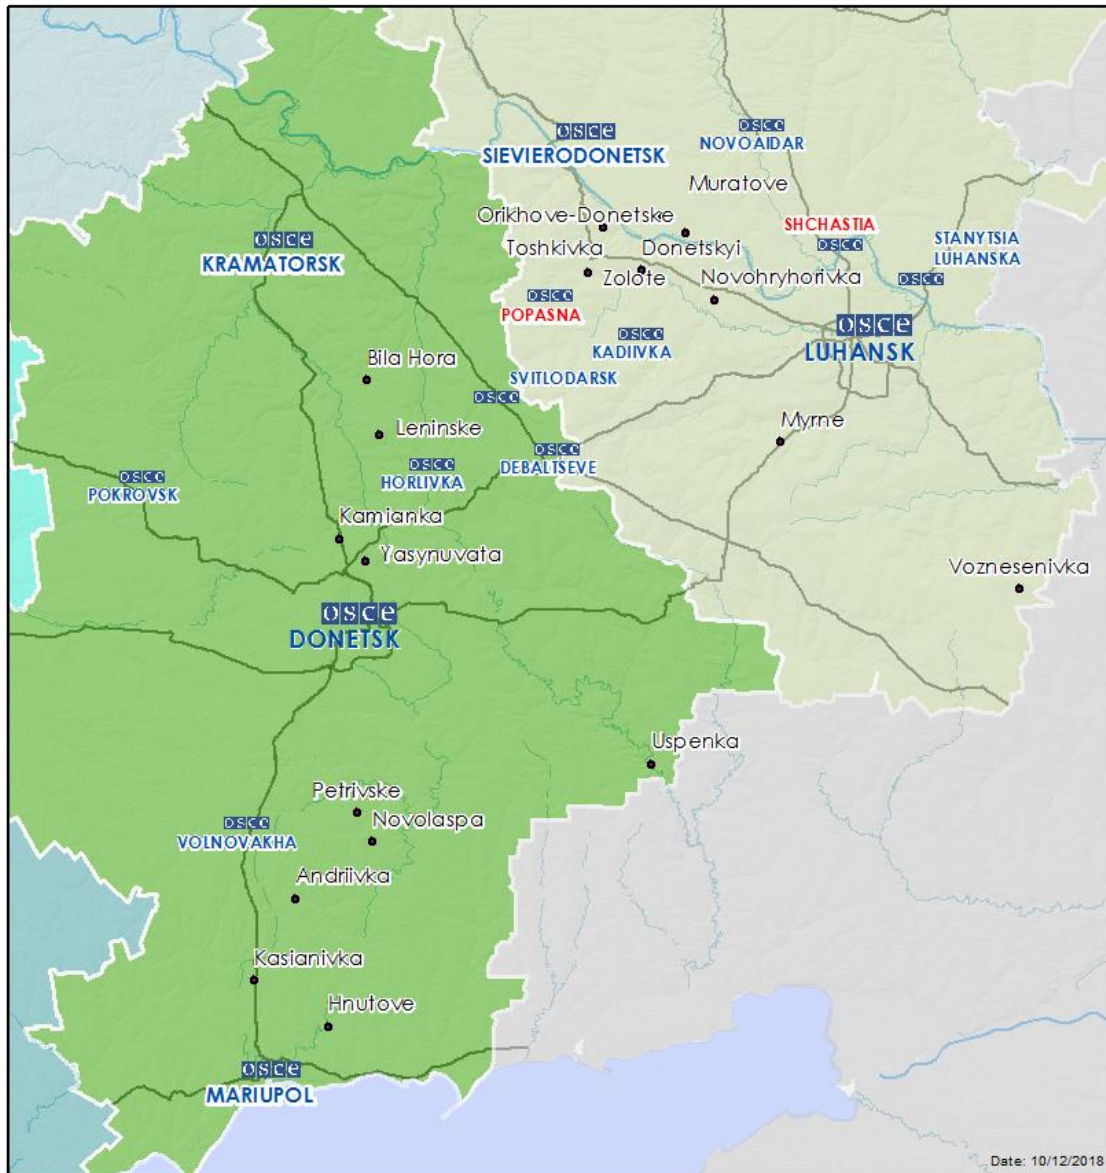

Map of Donetsk and Luhansk regions²

² The SMM is deployed to ten locations throughout Ukraine – Kherson, Odessa, Lviv, Ivano-Frankivsk, Kharkiv, Donetsk, Dnipro, Chernivtsi, Luhansk and Kyiv – as per Permanent Council Decision 1117 of 21 March 2014. This map of eastern Ukraine is meant for illustrative purposes and indicates locations mentioned in the report, as well as those where the SMM has offices (monitoring teams, patrol hubs, and forward patrol bases) in Donetsk and Luhansk regions. (In red: forward patrol bases from which SMM staff has temporarily relocated based on recommendations of security experts from participating States as well as SMM security considerations).