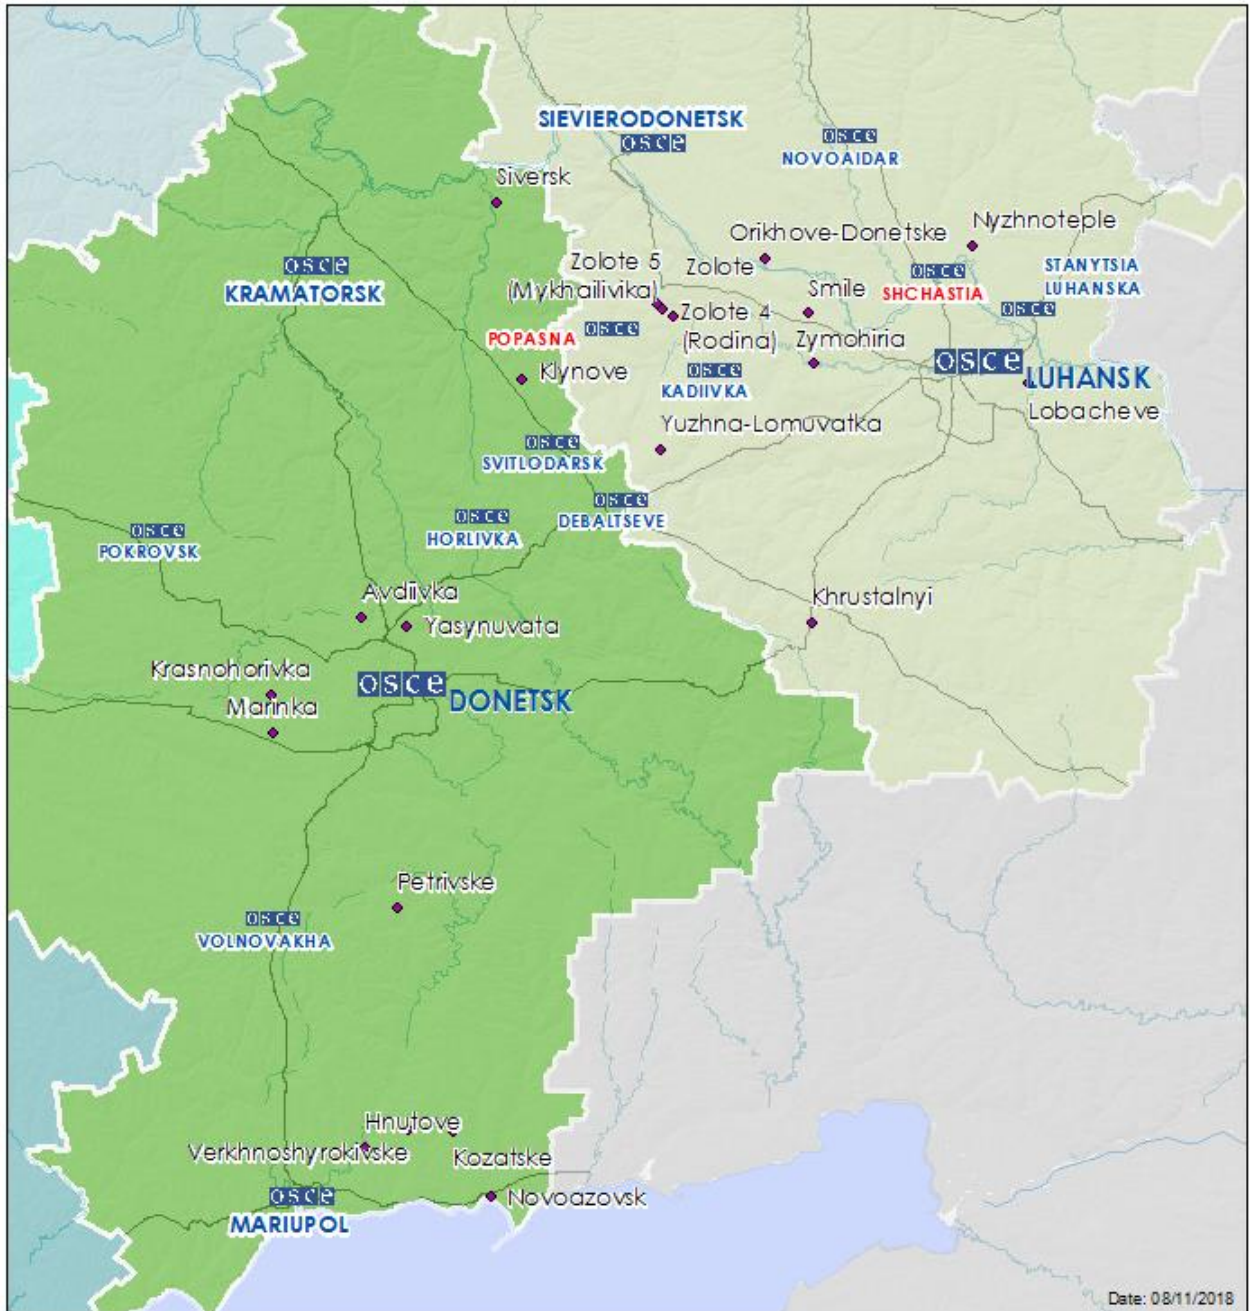

Map of Donetsk and Luhansk regions²

² The SMM is deployed to ten locations throughout Ukraine – Kherson, Odessa, Lviv, Ivano-Frankivsk, Kharkiv, Donetsk, Dnipro, Chernivtsi, Luhansk and Kyiv – as per Permanent Council Decision 1117 of 21 March 2014. This map of eastern Ukraine is meant for illustrative purposes and indicates locations mentioned in the report, as well as those where the SMM has offices (monitoring teams, patrol hubs, and forward patrol bases) in Donetsk and Luhansk regions. (In red: forward patrol bases from which SMM staff has temporarily relocated based on recommendations of security experts from participating States as well as SMM security considerations).