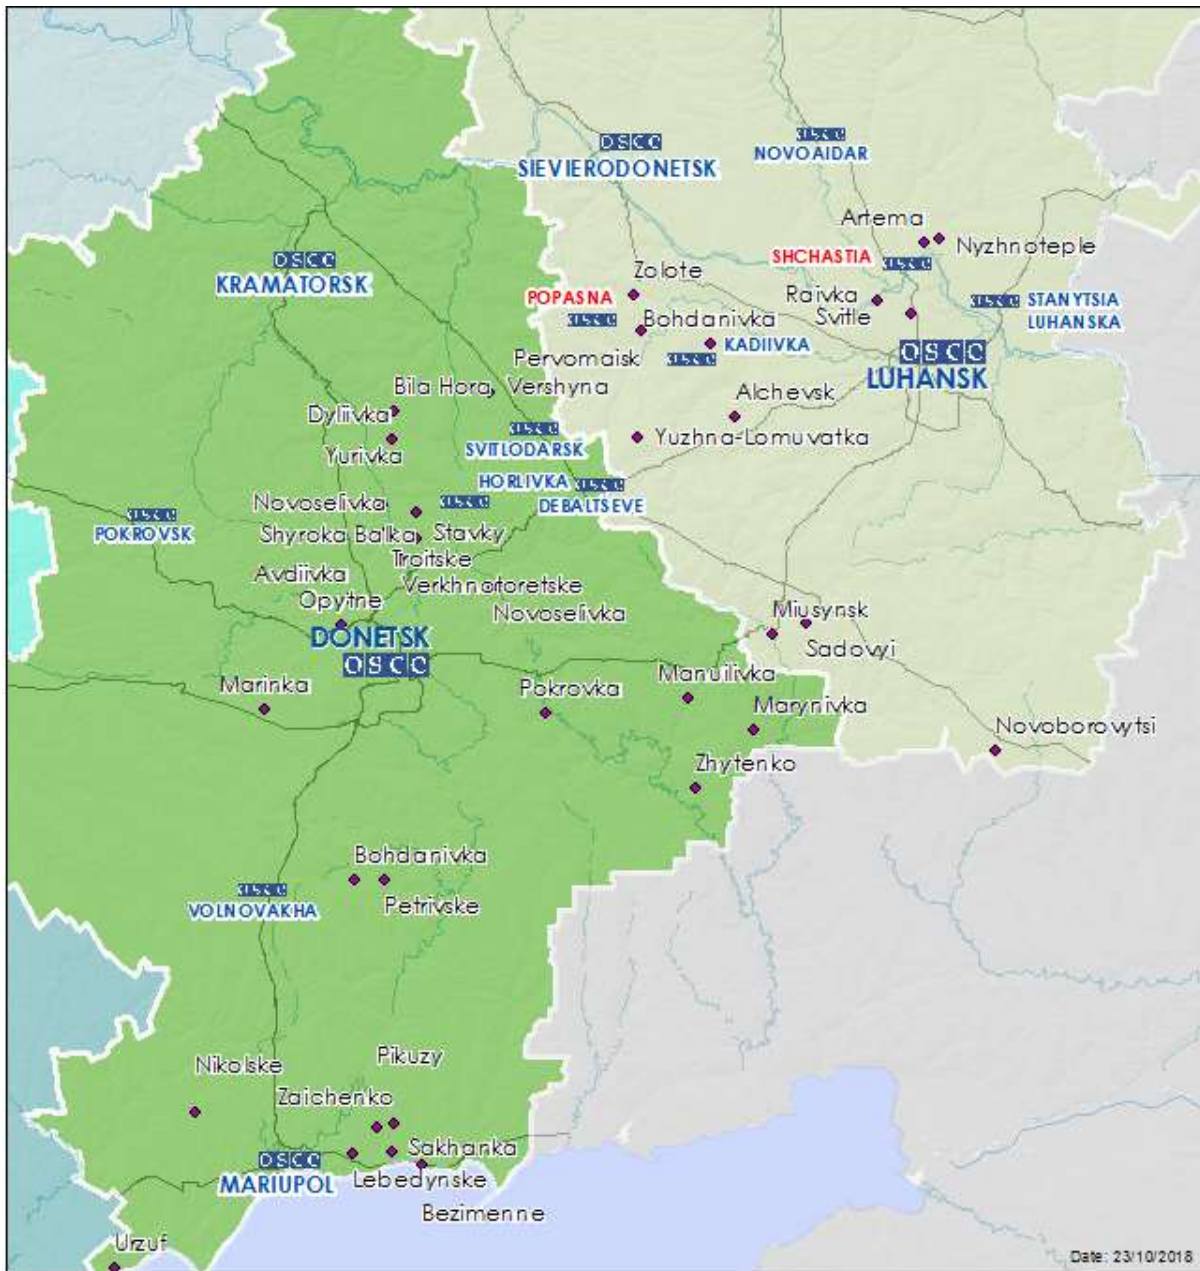

Map of Donetsk and Luhansk regions²

² The SMM is deployed to ten locations throughout Ukraine – Kherson, Odessa, Lviv, Ivano-Frankivsk, Kharkiv, Donetsk, Dnipro, Chernivtsi, Luhansk and Kyiv – as per Permanent Council Decision 1117 of 21 March 2014. This map of eastern Ukraine is meant for illustrative purposes and indicates locations mentioned in the report, as well as those where the SMM has offices (monitoring teams, patrol hubs, and forward patrol bases) in Donetsk and Luhansk regions. (In red: forward patrol bases from which SMM staff has temporarily relocated based on recommendations of security experts from participating States as well as SMM security considerations).