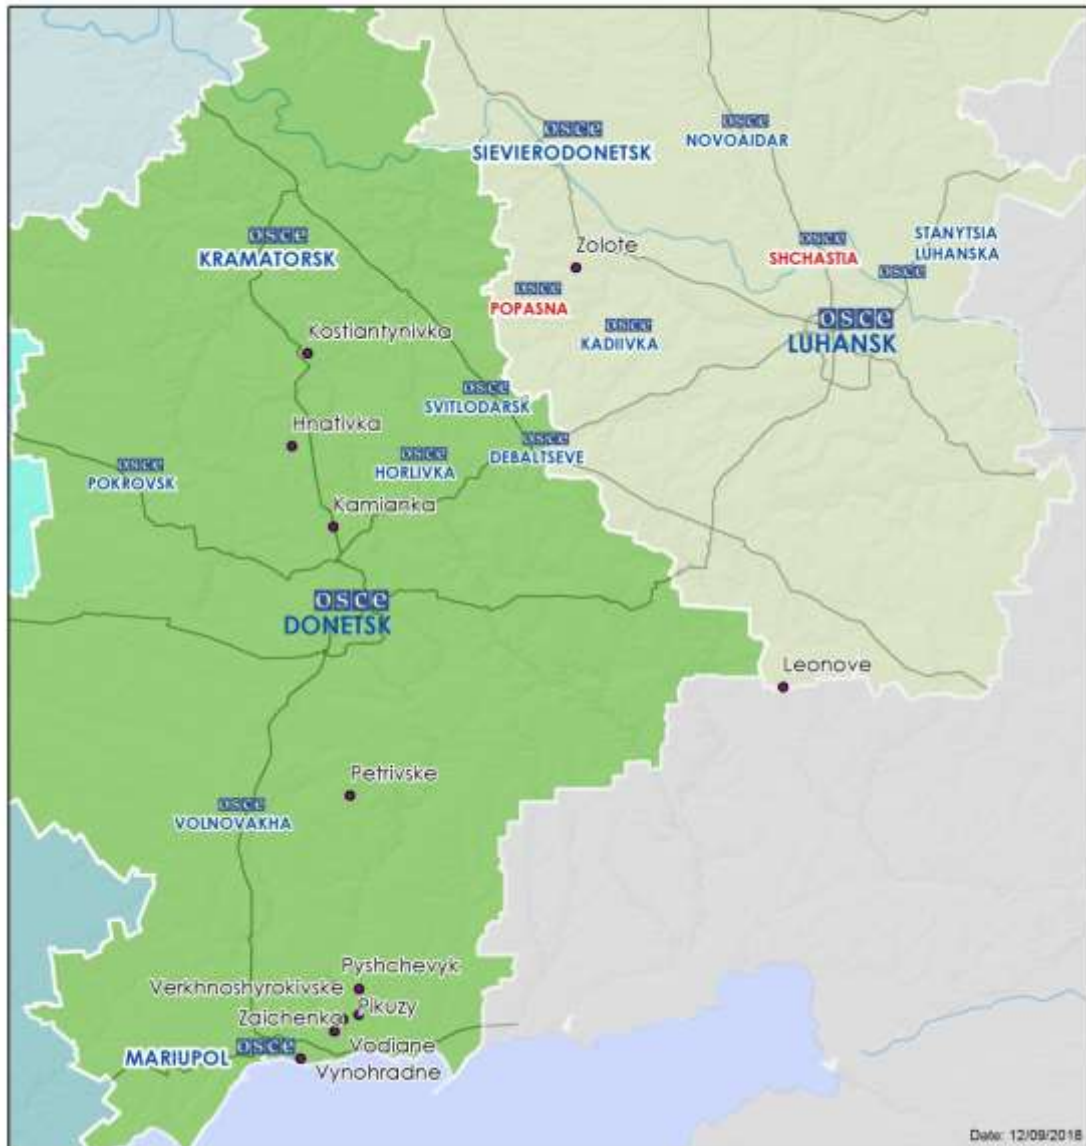

51km NW of Luhansk)							
------------------------	--	--	--	--	--	--	--

Map of Donetsk and Luhansk regions²

² The SMM is deployed to ten locations throughout Ukraine – Kherson, Odessa, Lviv, Ivano-Frankivsk, Kharkiv, Donetsk, Dnipro, Chernivtsi, Luhansk and Kyiv – as per Permanent Council Decision 1117 of 21 March 2014. This map of eastern Ukraine is meant for illustrative purposes and indicates locations mentioned in the report, as well as those where the SMM has offices (monitoring teams, patrol hubs, and forward patrol bases) in Donetsk and Luhansk regions. (In red: forward patrol bases from which SMM staff has temporarily relocated based on recommendations of security experts from participating States as well as SMM security considerations).