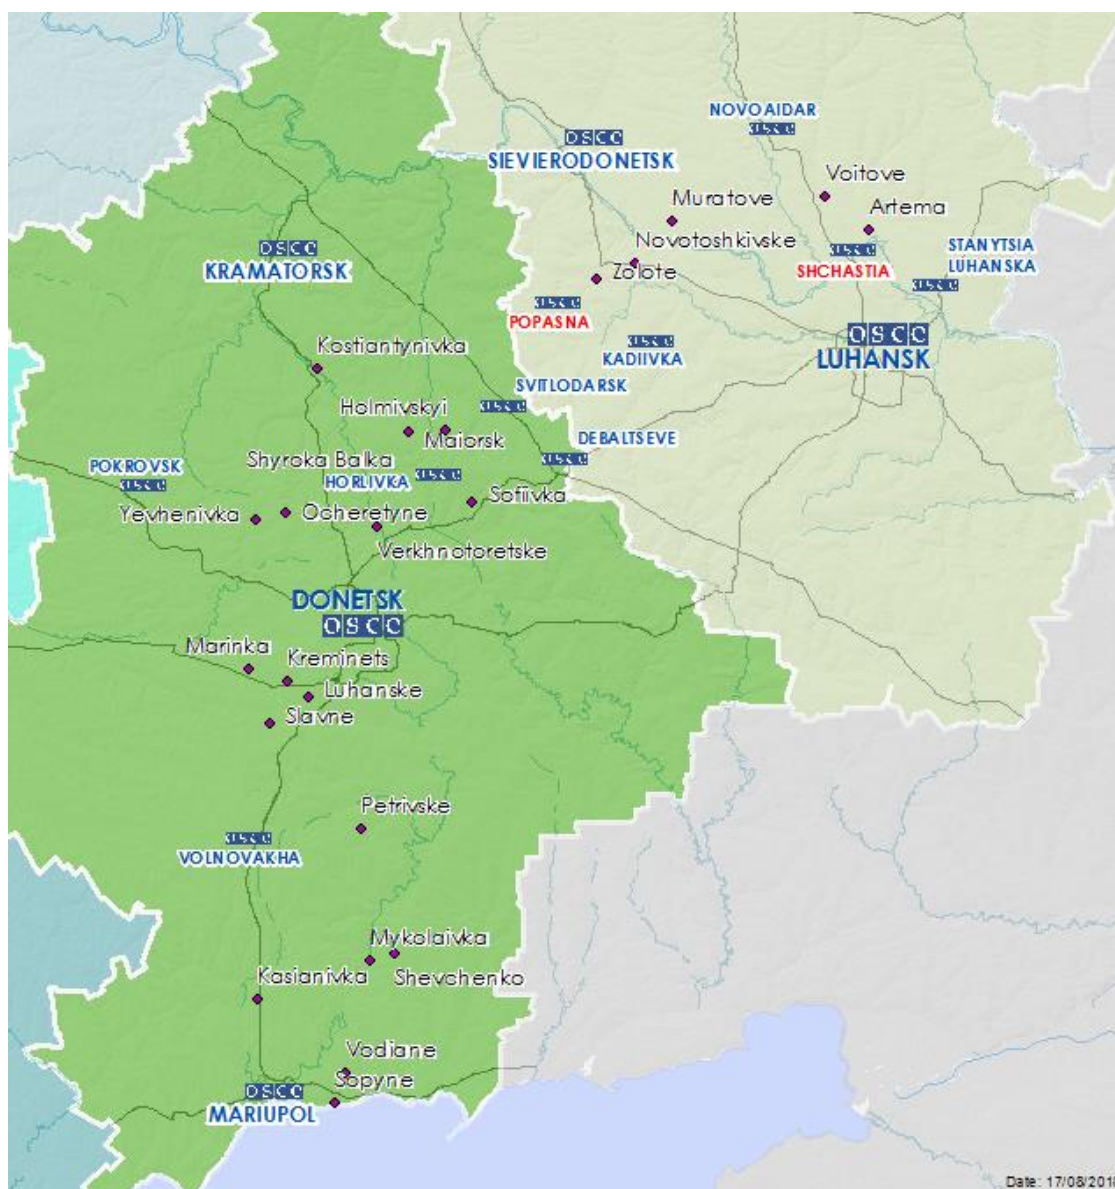

Table of ceasefire violations as of 16 August 2018¹

SMM position	Event location	Means	No.	Observation	Description	Weapon	Date and time
SMM camera at Donetsk Filtration Station (15km N of Donetsk)	1-3km SSW	Recorded	1	Explosion	Undetermined	N/K	15-Aug, 21:56
	2-4km SE		1	Illumination flare	In vertical flight		15-Aug, 22:00
	2-4km SW		3	Projectile			15-Aug, 22:13
	2-4km S		4	Projectile			15-Aug, 23:19
	2-4km WSW		3	Projectile			15-Aug, 23:42
	2-4km SSW		3	Projectile			15-Aug, 23:44
	2-4km WSW		2	Projectile			15-Aug, 23:49
	1-3km SW		4	Projectile			15-Aug, 23:50
	2-4km SW		1	Projectile			15-Aug, 23:53
			1	Burst	Approximately 15-30 rounds		15-Aug, 23:54
			7	Projectile			16-Aug, 00:01
	1-2km SSE		1	Explosion	Undetermined		16-Aug, 00:49
			1	Projectile			16-Aug, 02:06
			3	Projectile			16-Aug, 02:07
			1	Illumination flare			16-Aug, 02:20
	2-4km WSW		1	Projectile			16-Aug, 03:14
SMM camera in Krasnohorivka (government-controlled, 21km W of Donetsk)	2-4km SE	Recorded	1	Explosion	Undetermined	N/K	15-Aug, 21:52
			1	Projectile			
	2-4km ESE		1	Projectile			15-Aug, 23:14
	2-4km WSW		3	Projectile			15-Aug, 23:15
			1	Explosion	Undetermined		15-Aug, 23:18
			1	Explosion	Undetermined		
SMM camera at entry-exit checkpoint in	1-3km E	Recorded	2	Projectile		N/K	15-Aug, 21:45
			2	Projectile			15-Aug, 21:46

Map of Donetsk and Luhansk regions²

² The SMM is deployed to ten locations throughout Ukraine – Kherson, Odessa, Lviv, Ivano-Frankivsk, Kharkiv, Donetsk, Dnipro, Chernivtsi, Luhansk and Kyiv – as per Permanent Council Decision 1117 of 21 March 2014. This map of eastern Ukraine is meant for illustrative purposes and indicates locations mentioned in the report, as well as those where the SMM has offices (monitoring teams, patrol hubs, and forward patrol bases) in Donetsk and Luhansk regions. (In red: forward patrol bases from which SMM staff has temporarily relocated based on recommendations of security experts from participating States as well as SMM security considerations).