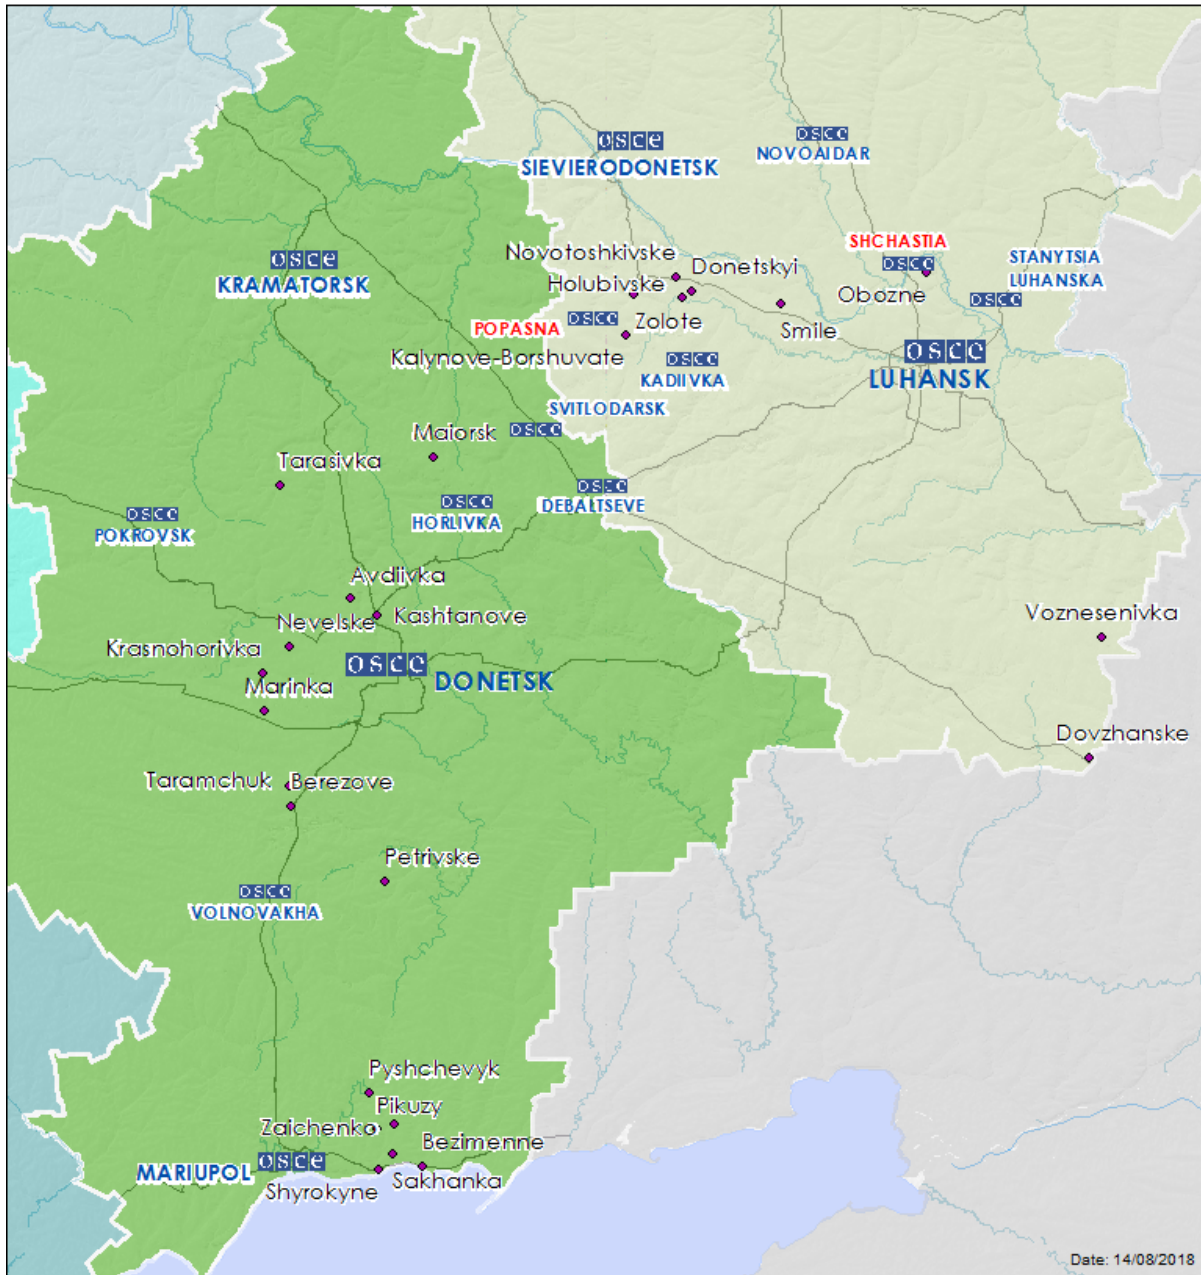

Map of Donetsk and Luhansk regions²

² The SMM is deployed to ten locations throughout Ukraine – Kherson, Odessa, Lviv, Ivano-Frankivsk, Kharkiv, Donetsk, Dnipro, Chernivtsi, Luhansk and Kyiv – as per Permanent Council Decision 1117 of 21 March 2014. This map of eastern Ukraine is meant for illustrative purposes and indicates locations mentioned in the report, as well as those where the SMM has offices (monitoring teams, patrol hubs, and forward patrol bases) in Donetsk and Luhansk regions. (In red: forward patrol bases from which SMM staff has temporarily relocated based on recommendations of security experts from participating States as well as SMM security considerations).