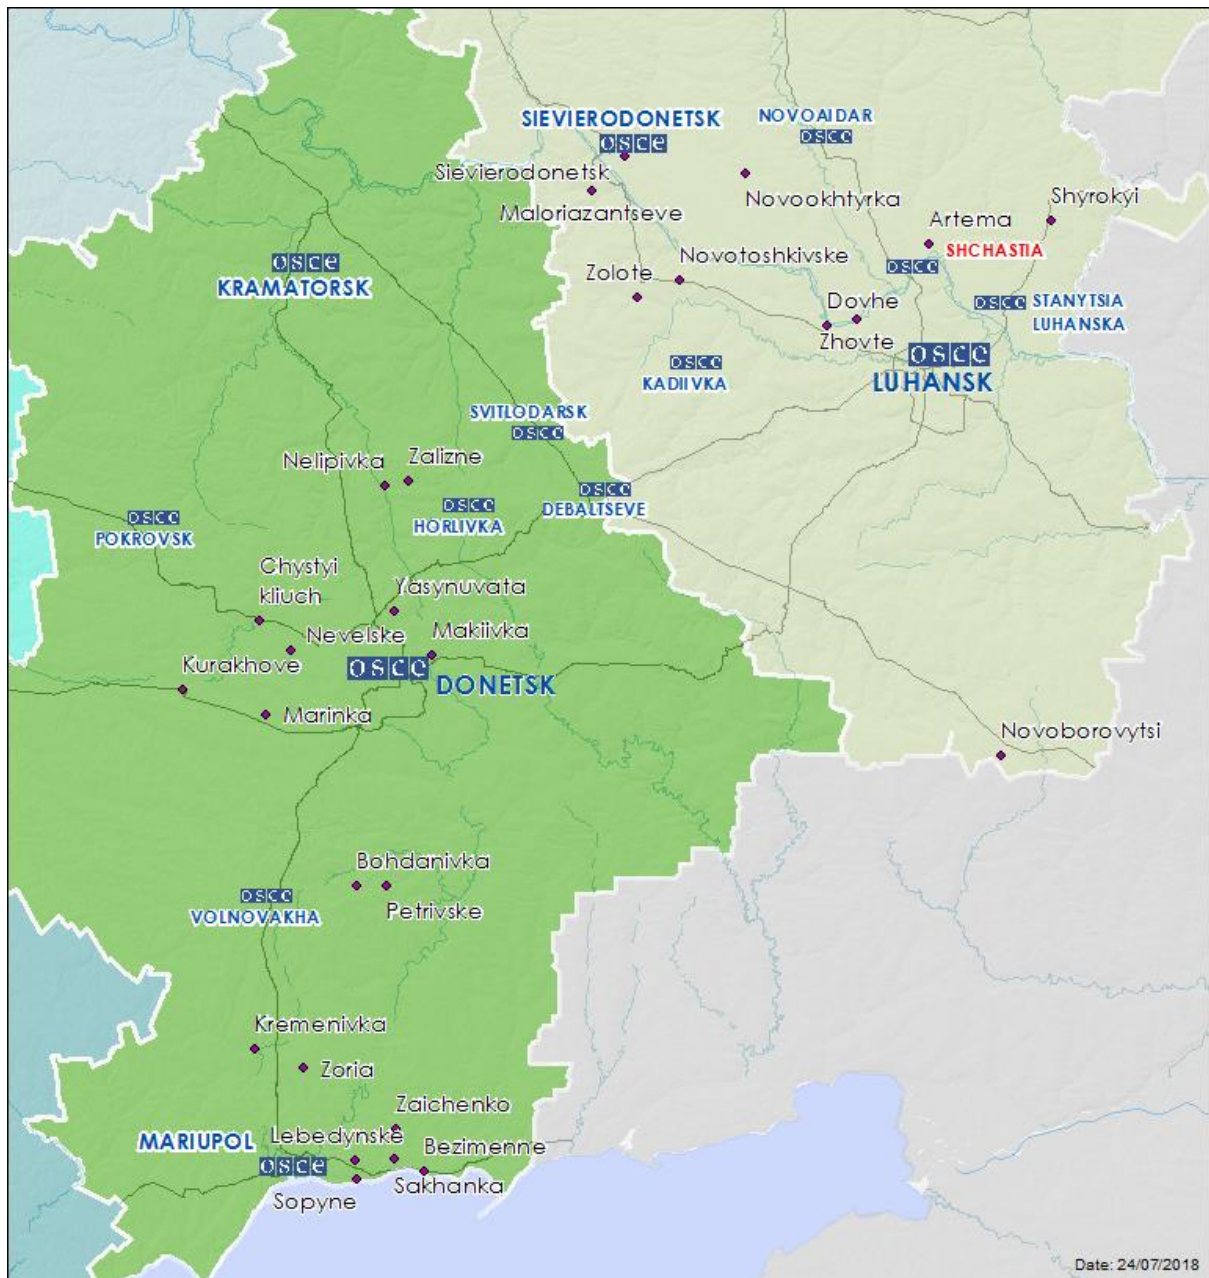

Map of Donetsk and Luhansk regions²

² The SMM is deployed to ten locations throughout Ukraine – Kherson, Odessa, Lviv, Ivano-Frankivsk, Kharkiv, Dnipro, Chernivtsi, Luhansk and Kyiv – as per Permanent Council Decision 1117 of 21 March 2014. This map of eastern Ukraine is meant for illustrative purposes and indicates locations mentioned in the report, as well as those where the SMM has offices (monitoring teams, patrol hubs, and forward patrol bases) in Donetsk and Luhansk regions. (In red: forward patrol bases from which SMM staff has temporarily relocated based on recommendations of security experts from participating States as well as SMM security considerations).