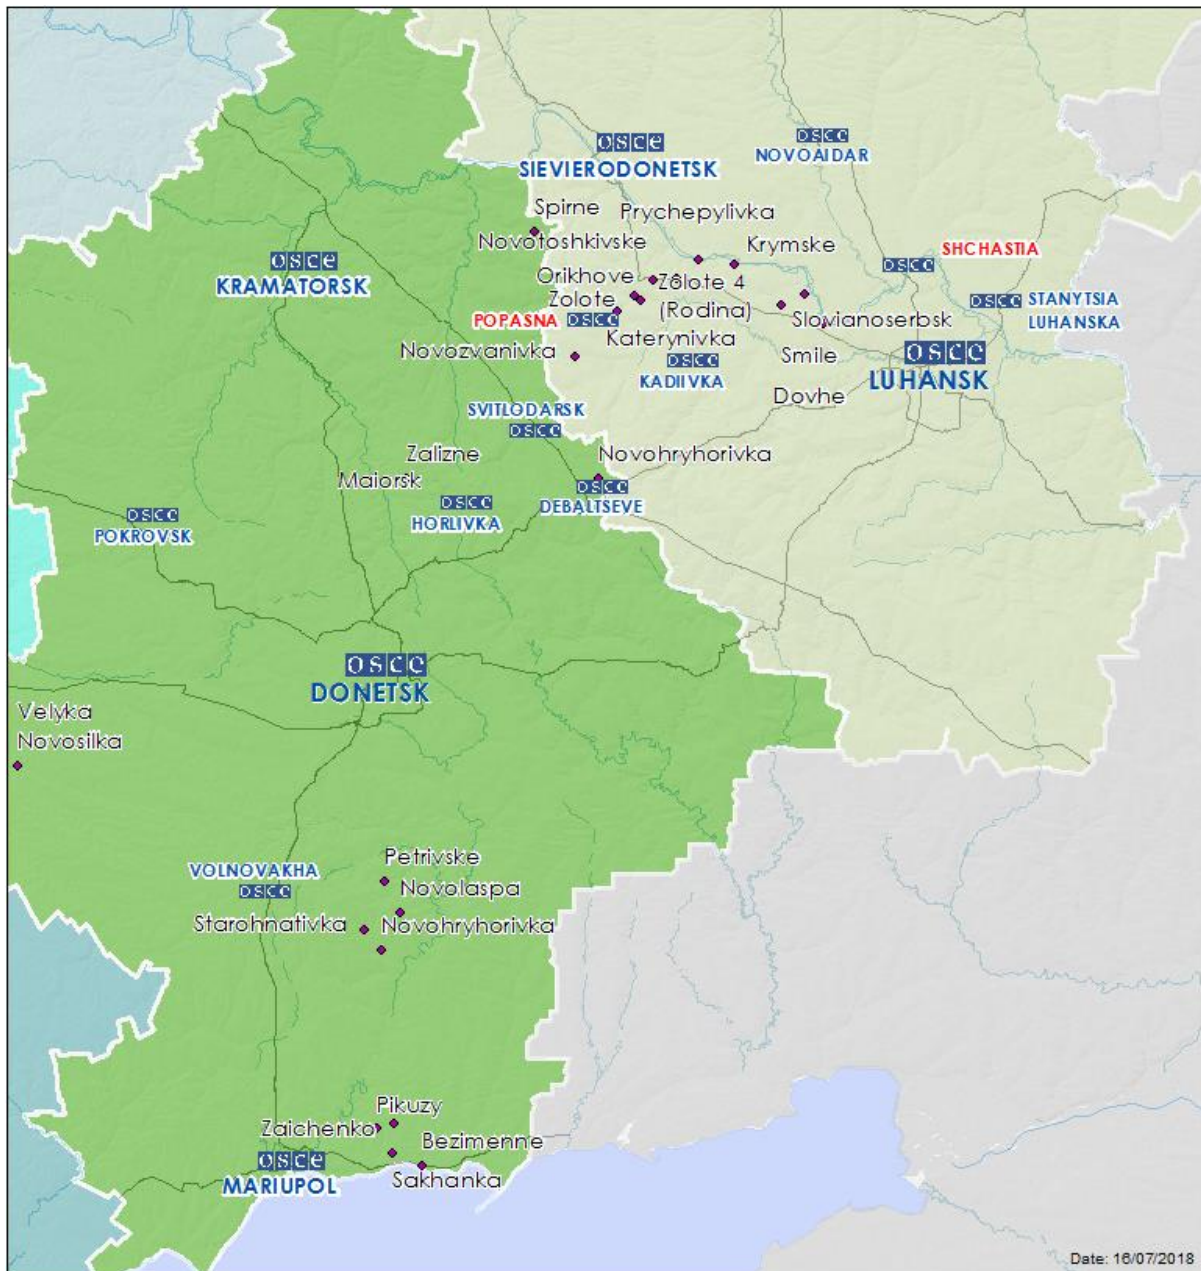

## Map of Donetsk and Luhansk regions<sup>2</sup>

<sup>2</sup> The SMM is deployed to ten locations throughout Ukraine – Kherson, Odessa, Lviv, Ivano-Frankivsk, Kharkiv, Donetsk, Dnipro, Chernivtsi, Luhansk and Kyiv – as per Permanent Council Decision 1117 of 21 March 2014. This map of eastern Ukraine is meant for illustrative purposes and indicates locations mentioned in the report, as well as those where the SMM has offices (monitoring teams, patrol hubs, and forward patrol bases) in Donetsk and Luhansk regions. (In red: forward patrol bases from which SMM staff has temporarily relocated based on recommendations of security experts from participating States as well as SMM security considerations).