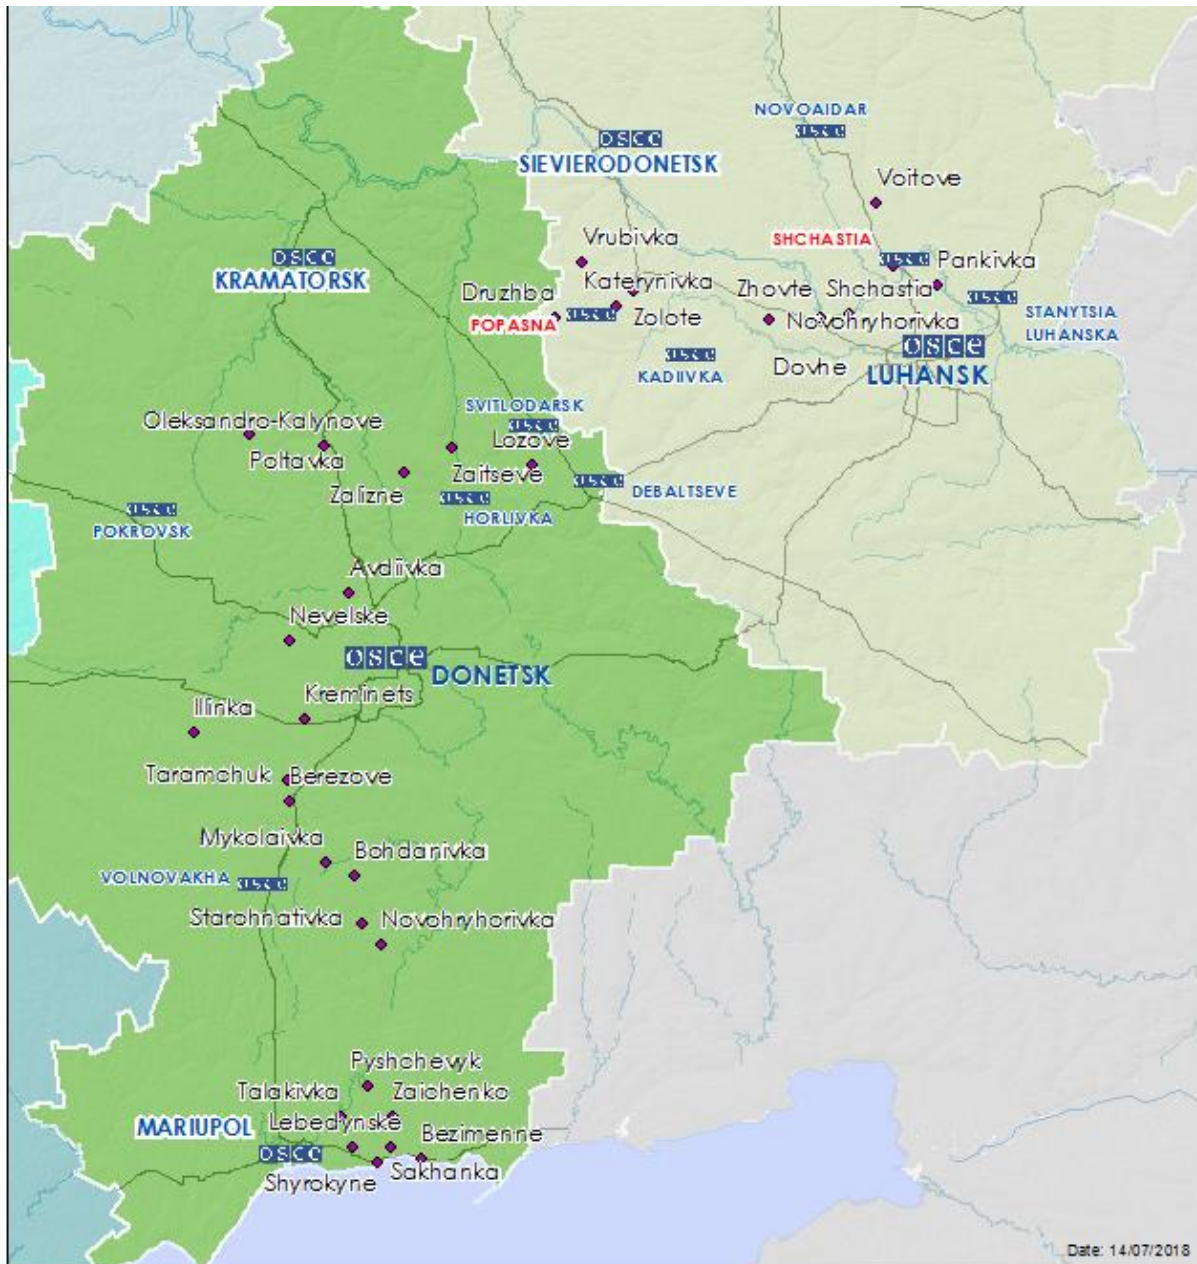

Map of Donetsk and Luhansk regions²

² The SMM is deployed to ten locations throughout Ukraine – Kherson, Odessa, Lviv, Ivano-Frankivsk, Kharkiv, Donetsk, Dnipro, Chernivtsi, Luhansk and Kyiv – as per Permanent Council Decision 1117 of 21 March 2014. This map of eastern Ukraine is meant for illustrative purposes and indicates locations mentioned in the report, as well as those where the SMM has offices (monitoring teams, patrol hubs, and forward patrol bases) in Donetsk and Luhansk regions. (In red: forward patrol bases from which SMM staff has temporarily relocated based on recommendations of security experts from participating States as well as SMM security considerations).