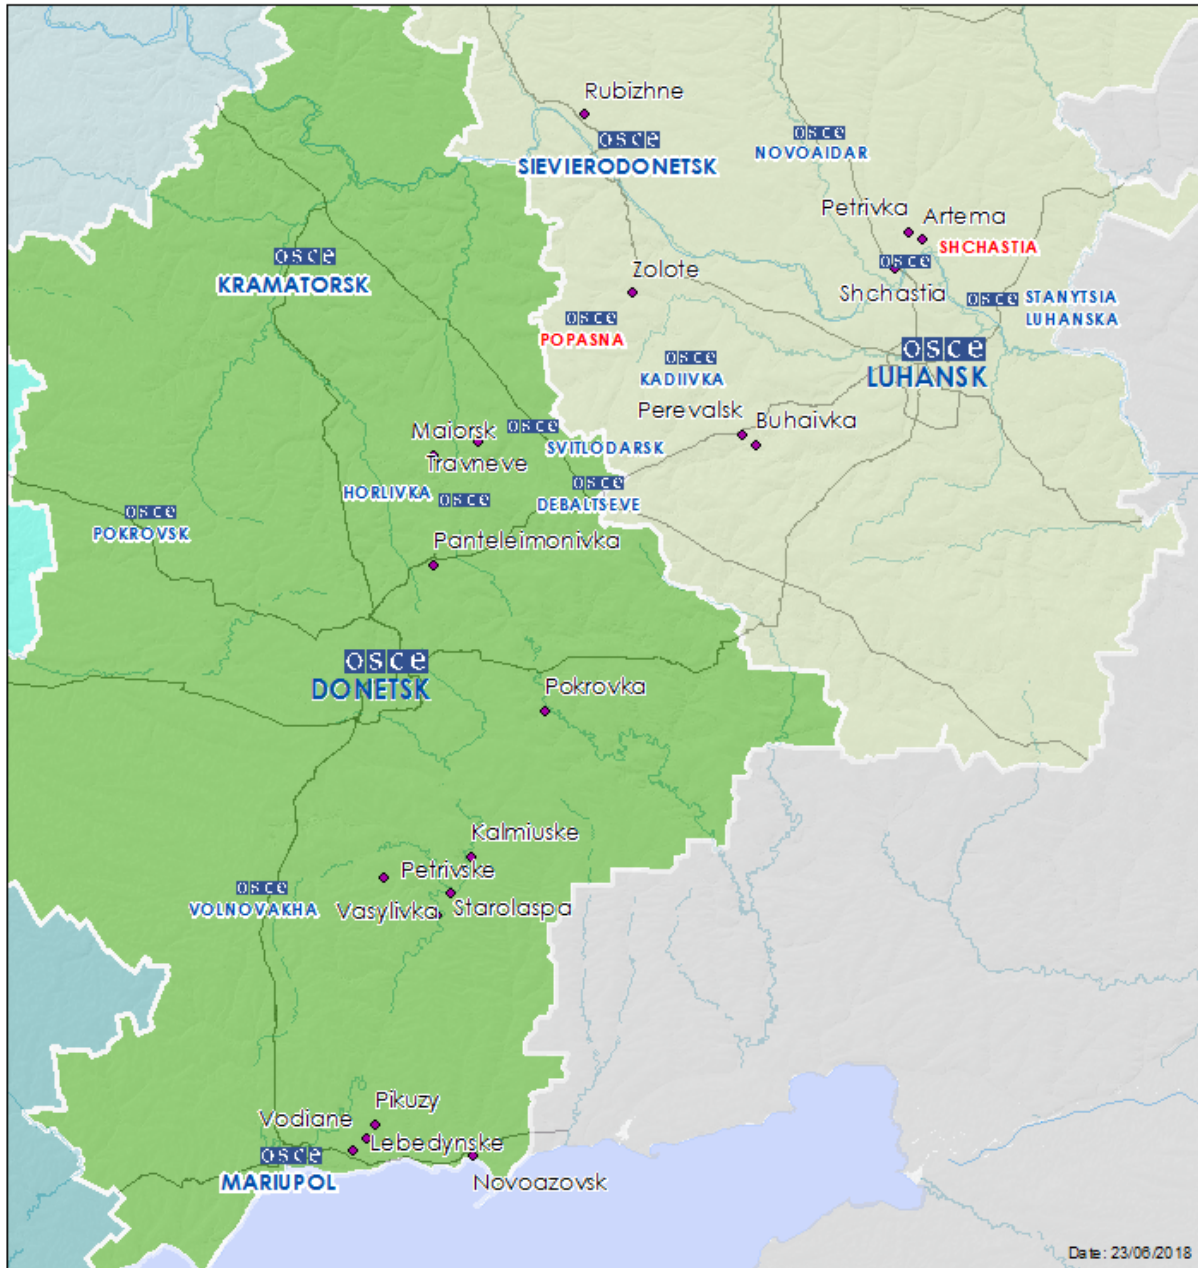

Map of Donetsk and Luhansk regions²

² The SMM is deployed to ten locations throughout Ukraine – Kherson, Odessa, Lviv, Ivano-Frankivsk, Kharkiv, Donetsk, Dnipro, Chernivtsi, Luhansk and Kyiv – as per Permanent Council Decision 1117 of 21 March 2014. This map of eastern Ukraine is meant for illustrative purposes and indicates locations mentioned in the report, as well as those where the SMM has offices (monitoring teams, patrol hubs, and forward patrol bases) in Donetsk and Luhansk regions. (In red: forward patrol bases from which SMM staff has temporarily relocated based on recommendations of security experts from participating States as well as SMM security considerations).