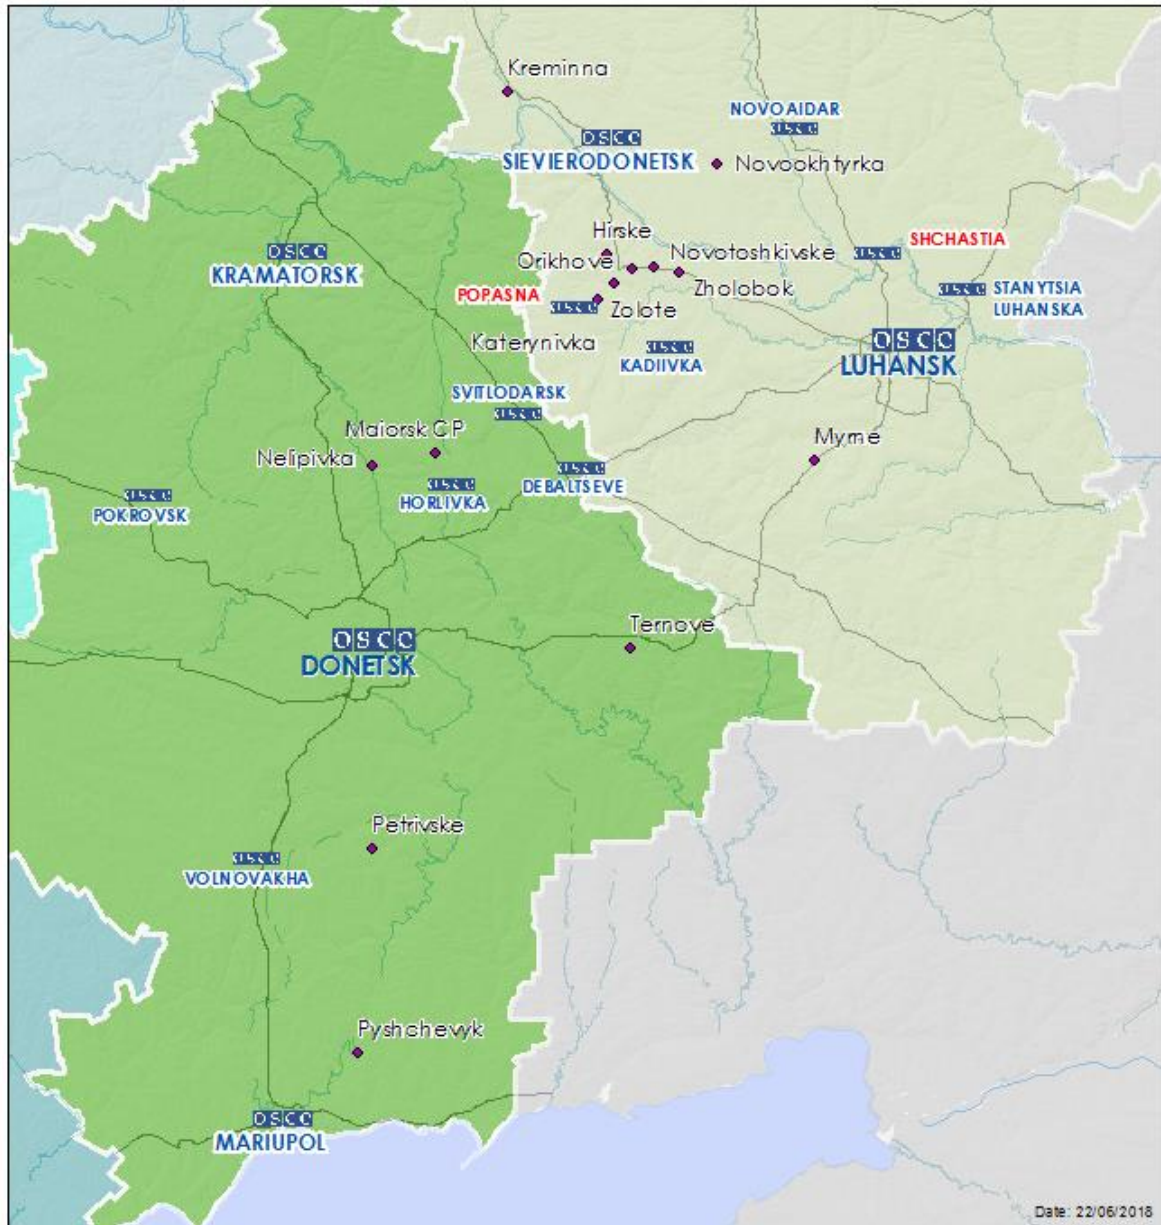

	ENE					23:45	
	2-5km ENE		3	Projectile	E to W	20-Jun, 23:50	
	2-5km ENE		1	Projectile	W to E	20-Jun, 23:53	
	2-5km ENE		10	Projectile	W to E	20-Jun, 23:54	
	2-5km ENE		7	Projectile	W to E	20-Jun, 23:55	
	2-5km ENE		1	Projectile	W to E	20-Jun, 23:57	
	2-5km ENE		2	Projectile	E to W	20-Jun, 23:57	
	2-5km ENE		1	Projectile	E to W	20-Jun, 23:58	
	2-5km ENE		6	Projectile	W to E	21-Jun, 00:04	
	2-5km ENE		1	Projectile	W to E	21-Jun, 00:05	
	2-5km ENE		1	Projectile	W to E	21-Jun, 00:06	
	2-5km ENE		1	Projectile	W to E	21-Jun, 00:55	
	2-5km ENE		7	Projectile	W to E	21-Jun, 01:01	
	2-5km ENE		1	Explosion	Undetermined	21-Jun, 01:29	
	2-5km ENE		5	Projectile	E to W	21-Jun, 01:51	
SMM camera at the entry-exit checkpoint in Pyshevyk (government-controlled, 25km NE of Mariupol)	4-8km SSE	Recorded	1	Projectile	WSW to ENE	N/K	20-Jun, 21:20
	4-8km SSE		5	Projectile	WSW to ENE		20-Jun, 21:29
	4-8km SSE		3	Projectile	WSW to ENE		20-Jun, 21:50
	4-8km SSE		1	Explosion	Undetermined		20-Jun, 22:01
	4-8km SSE		1	Explosion	Undetermined		20-Jun, 22:02
	4-8km SSE		1	Projectile	WSW to ENE		20-Jun, 22:34
	4-8km SSE		5	Projectile	ENE to WSW		20-Jun, 23:04
	4-8km SSE		1	Projectile	WSW to ENE		20-Jun, 23:37
	4-8km SSE		4	Projectile	ENE to WSW		20-Jun, 23:38
	4-8km SSE		1	Projectile	WSW to ENE		20-Jun, 23:38

Map of Donetsk and Luhansk regions²

² The SMM is deployed to ten locations throughout Ukraine – Kherson, Odessa, Lviv, Ivano-Frankivsk, Kharkiv, Donetsk, Dnipro, Chernivtsi, Luhansk and Kyiv – as per Permanent Council Decision 1117 of 21 March 2014. This map of eastern Ukraine is meant for illustrative purposes and indicates locations mentioned in the report, as well as those where the SMM has offices (monitoring teams, patrol hubs, and forward patrol bases) in Donetsk and Luhansk regions. (In red: forward patrol bases from which SMM staff has temporarily relocated based on recommendations of security experts from participating States as well as SMM security considerations).