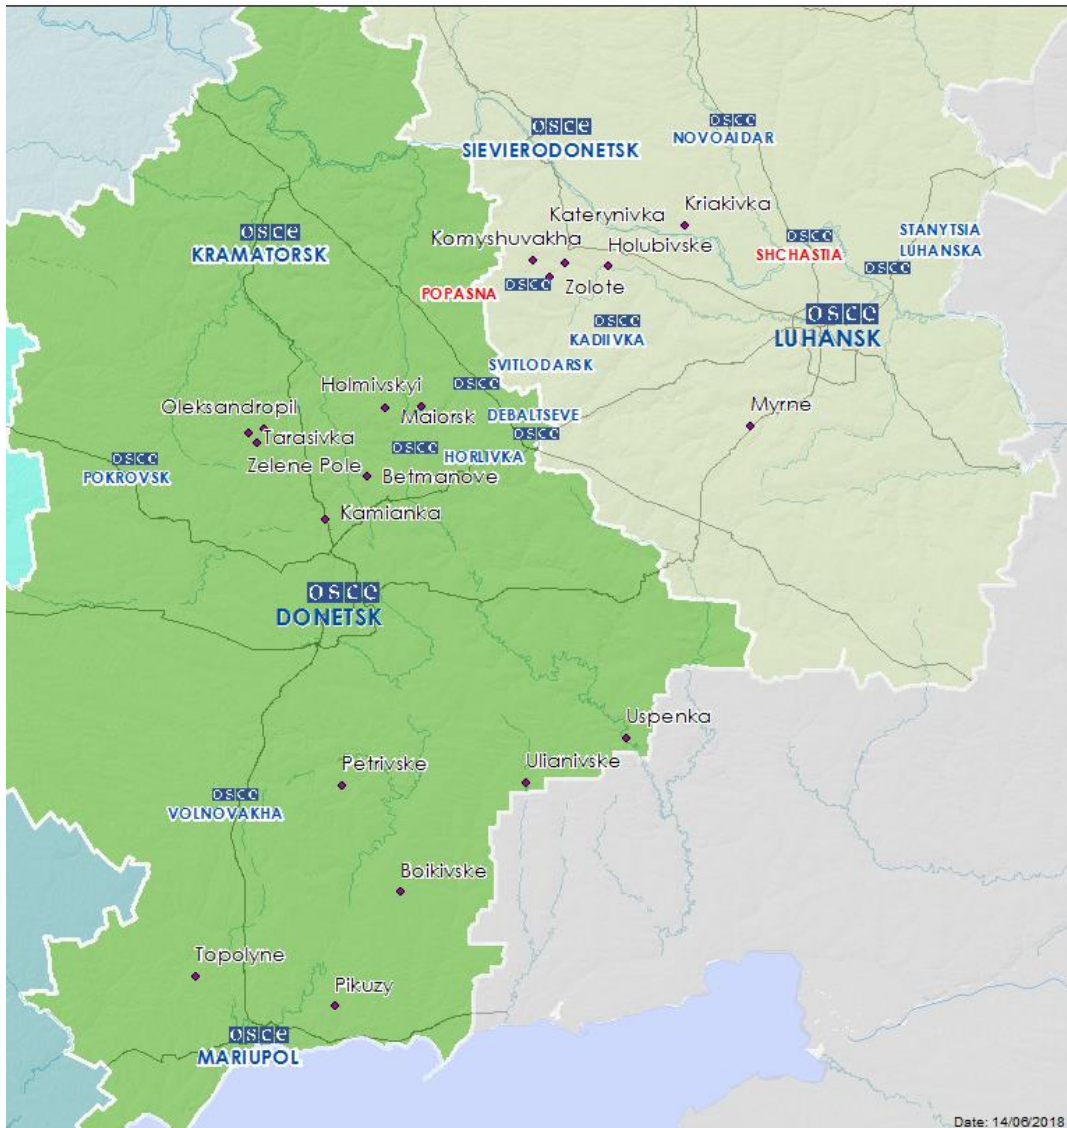

## Map of Donetsk and Luhansk regions<sup>2</sup>

<sup>2</sup> The SMM is deployed to ten locations throughout Ukraine – Kherson, Odessa, Lviv, Ivano-Frankivsk, Kharkiv, Donetsk, Dnipro, Chernivtsi, Luhansk and Kyiv – as per Permanent Council Decision 1117 of 21 March 2014. This map of eastern Ukraine is meant for illustrative purposes and indicates locations mentioned in the report, as well as those where the SMM has offices (monitoring teams, patrol hubs, and forward patrol bases) in Donetsk and Luhansk regions. (In red: forward patrol bases from which SMM staff has temporarily relocated based on recommendations of security experts from participating States as well as SMM security considerations).