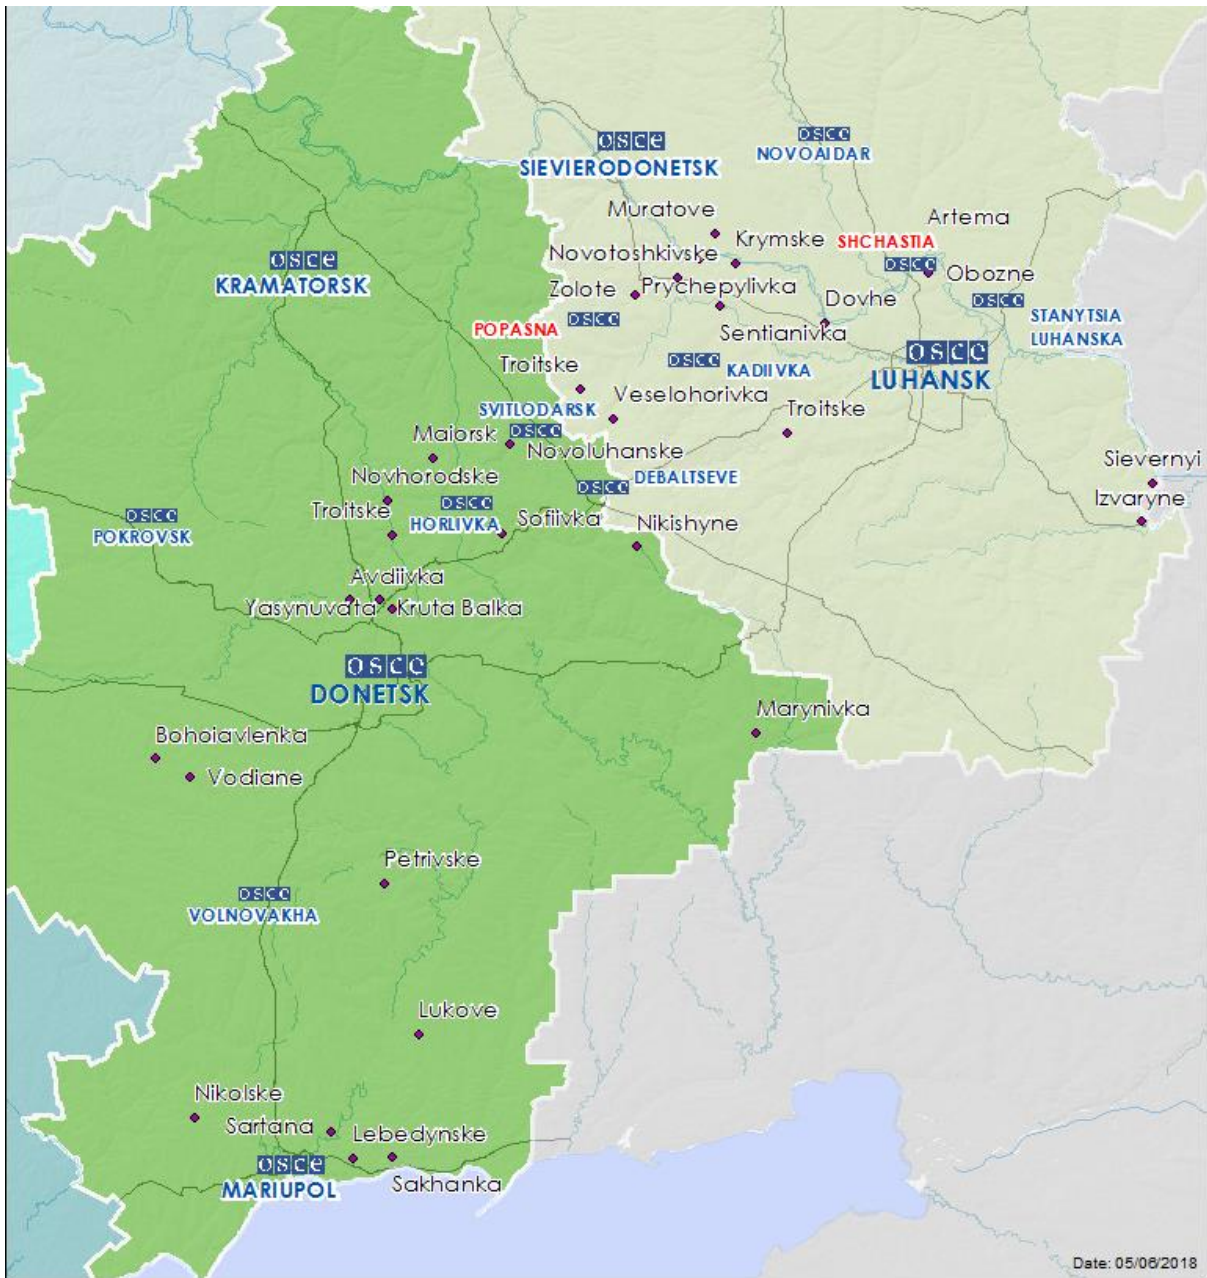

3-5km SE
3-5km SE
4-6km SE
3-5km SE
3-5km S
2-4km S
4-6km S
2-4km S
2-4km SE
2-4km S
3-5km SE
2-4km S
3-5km SE
3-5km S
3-5km SE
3-5km SE
3-5km SE
3-5km S
3-5km E
3-5km SE
2-4km SE
5-7km SW
2-4km E
5-7km SW
3-5km SE
3-5km S
4-6km SE
3-5km SE
4-6km SE
2-4km SE
2-4km SE
3-5km SE
3-5km S
1-2km S
2-4km SE
3-5km S
3-5km SE
2-4km SE
3-4km SE
2-3km S
2-3km S
3-4km SE
3-5km S

Map of Donetsk and Luhansk regions²

² The SMM is deployed to ten locations throughout Ukraine – Kherson, Odessa, Lviv, Ivano-Frankivsk, Kharkiv, Donetsk, Dnipro, Chernivtsi, Luhansk and Kyiv – as per Permanent Council Decision 1117 of 21 March 2014. This map of eastern Ukraine is meant for illustrative purposes and indicates locations mentioned in the report, as well as those where the SMM has offices (monitoring teams, patrol hubs, and forward patrol bases) in Donetsk and Luhansk regions. (In red: forward patrol bases from which SMM staff has temporarily relocated based on recommendations of security experts from participating States as well as SMM security considerations).