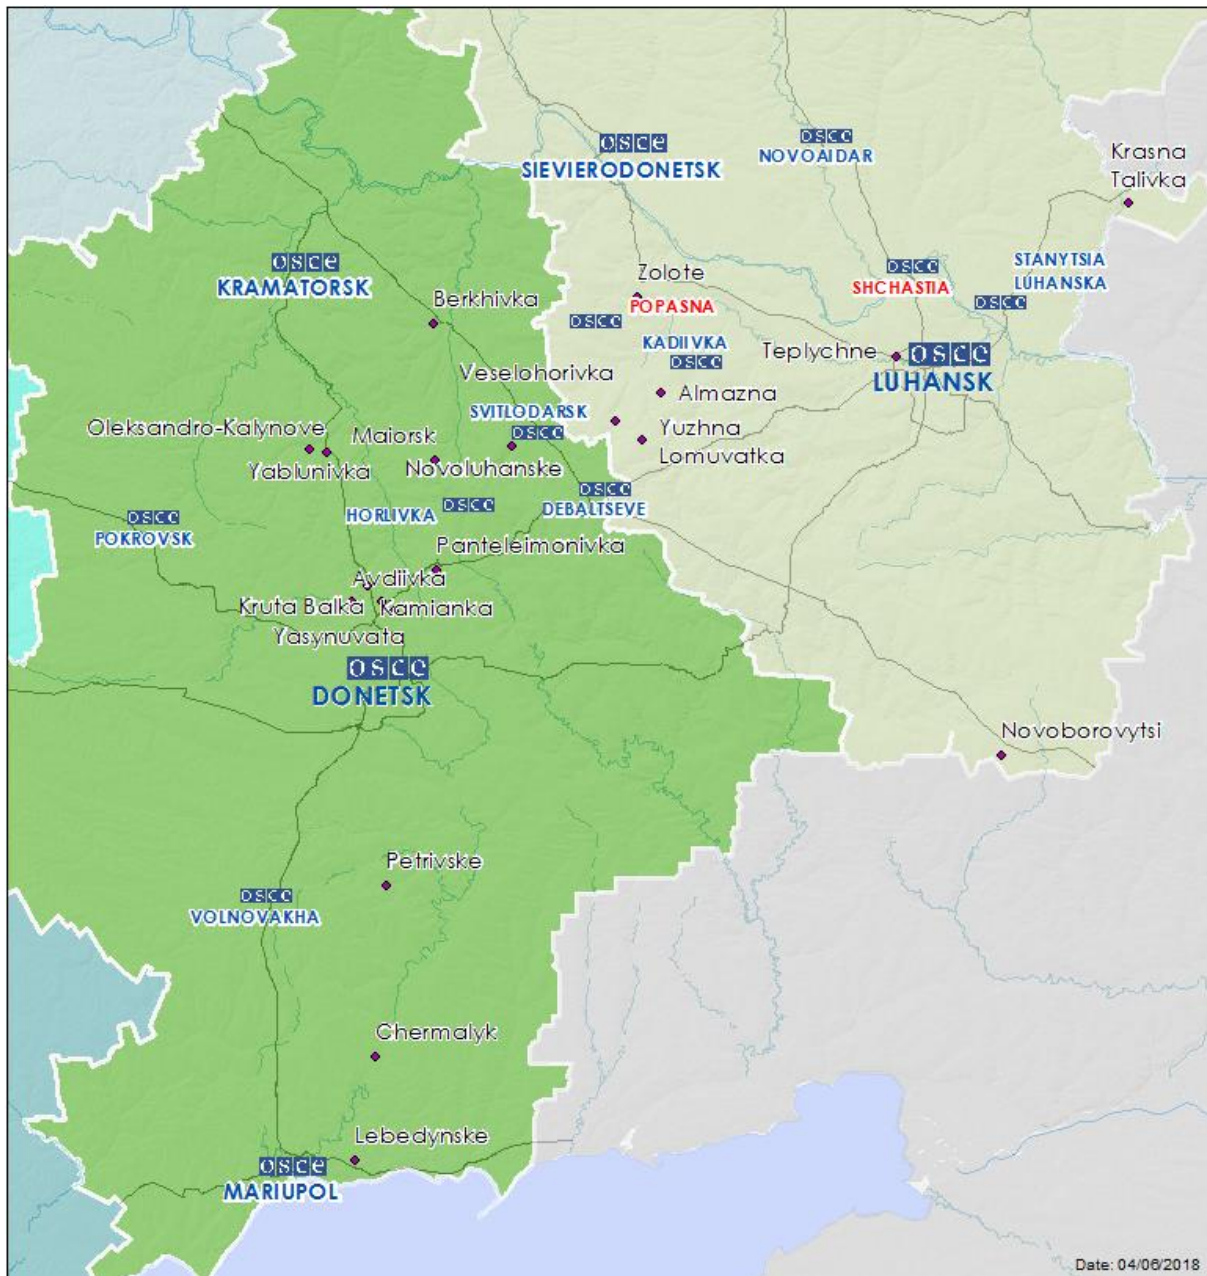

Map of Donetsk and Luhansk regions²

² The SMM is deployed to ten locations throughout Ukraine – Kherson, Odessa, Lviv, Ivano-Frankivsk, Kharkiv, Donetsk, Dnipro, Chernivtsi, Luhansk and Kyiv – as per Permanent Council Decision 1117 of 21 March 2014. This map of eastern Ukraine is meant for illustrative purposes and indicates locations mentioned in the report, as well as those where the SMM has offices (monitoring teams, patrol hubs, and forward patrol bases) in Donetsk and Luhansk regions. (In red: forward patrol bases from which SMM staff has temporarily relocated based on recommendations of security experts from participating States as well as SMM security considerations).