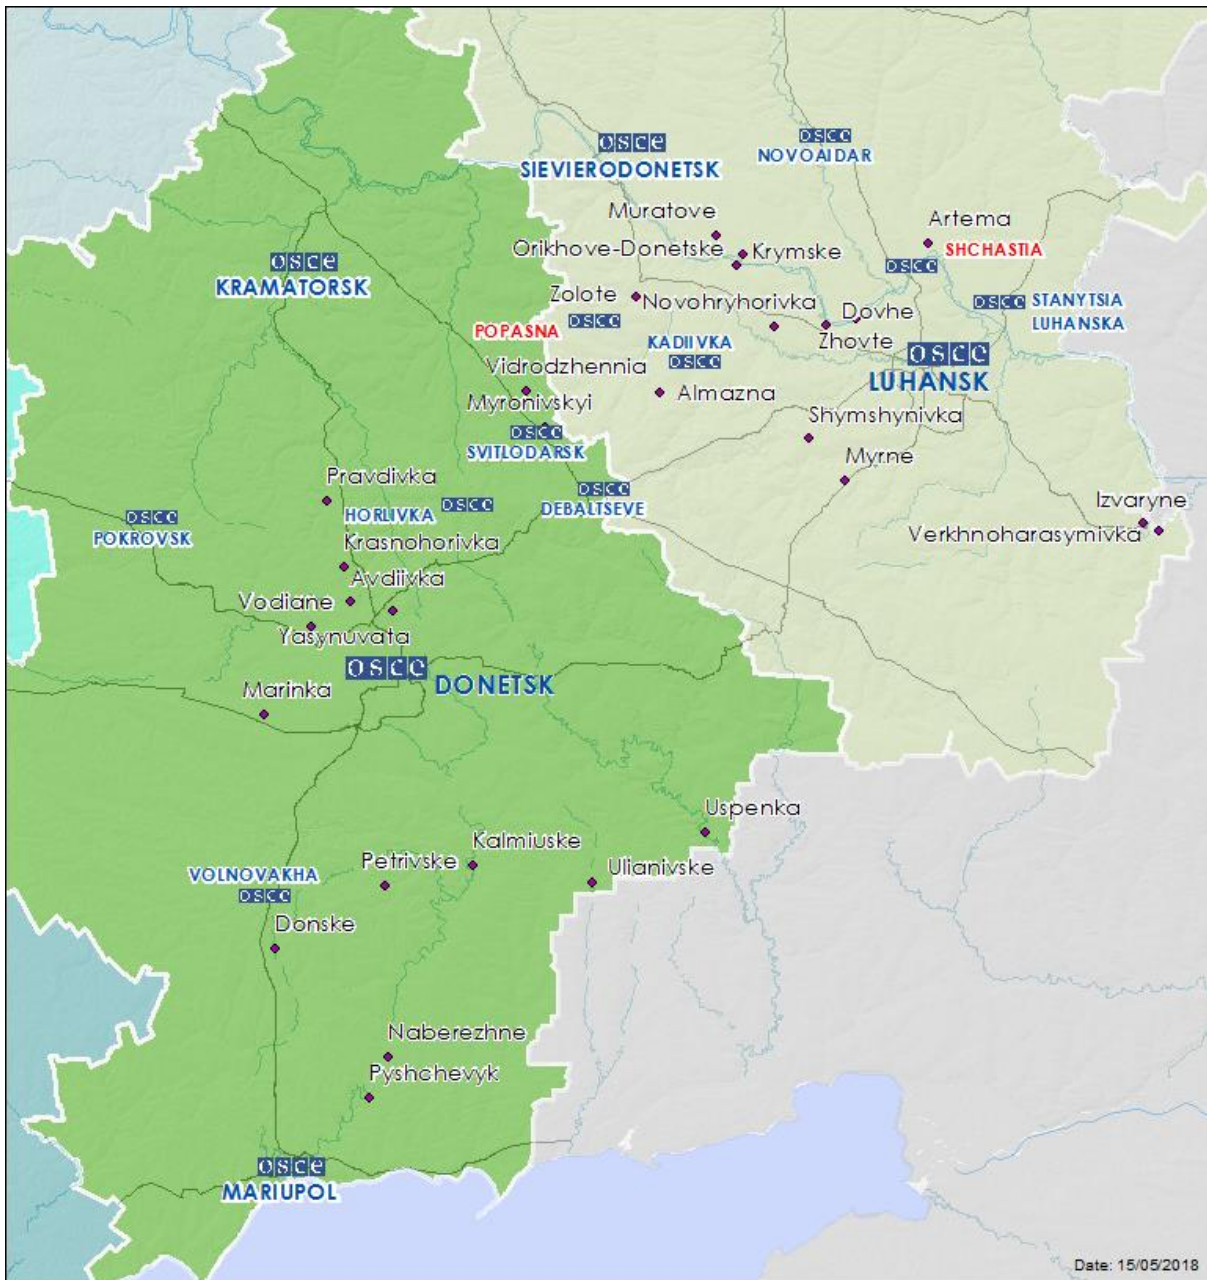

Map of Donetsk and Luhansk regions²

² The SMM is deployed to ten locations throughout Ukraine – Kherson, Odessa, Lviv, Ivano-Frankivsk, Kharkiv, Donetsk, Dnipro, Chernivtsi, Luhansk and Kyiv – as per Permanent Council Decision 1117 of 21 March 2014. This map of eastern Ukraine is meant for illustrative purposes and indicates locations mentioned in the report, as well as those where the SMM has offices (monitoring teams, patrol hubs, and forward patrol bases) in Donetsk and Luhansk regions. (In red: forward patrol bases from which SMM staff has temporarily relocated based on recommendations of security experts from participating States as well as SMM security considerations).