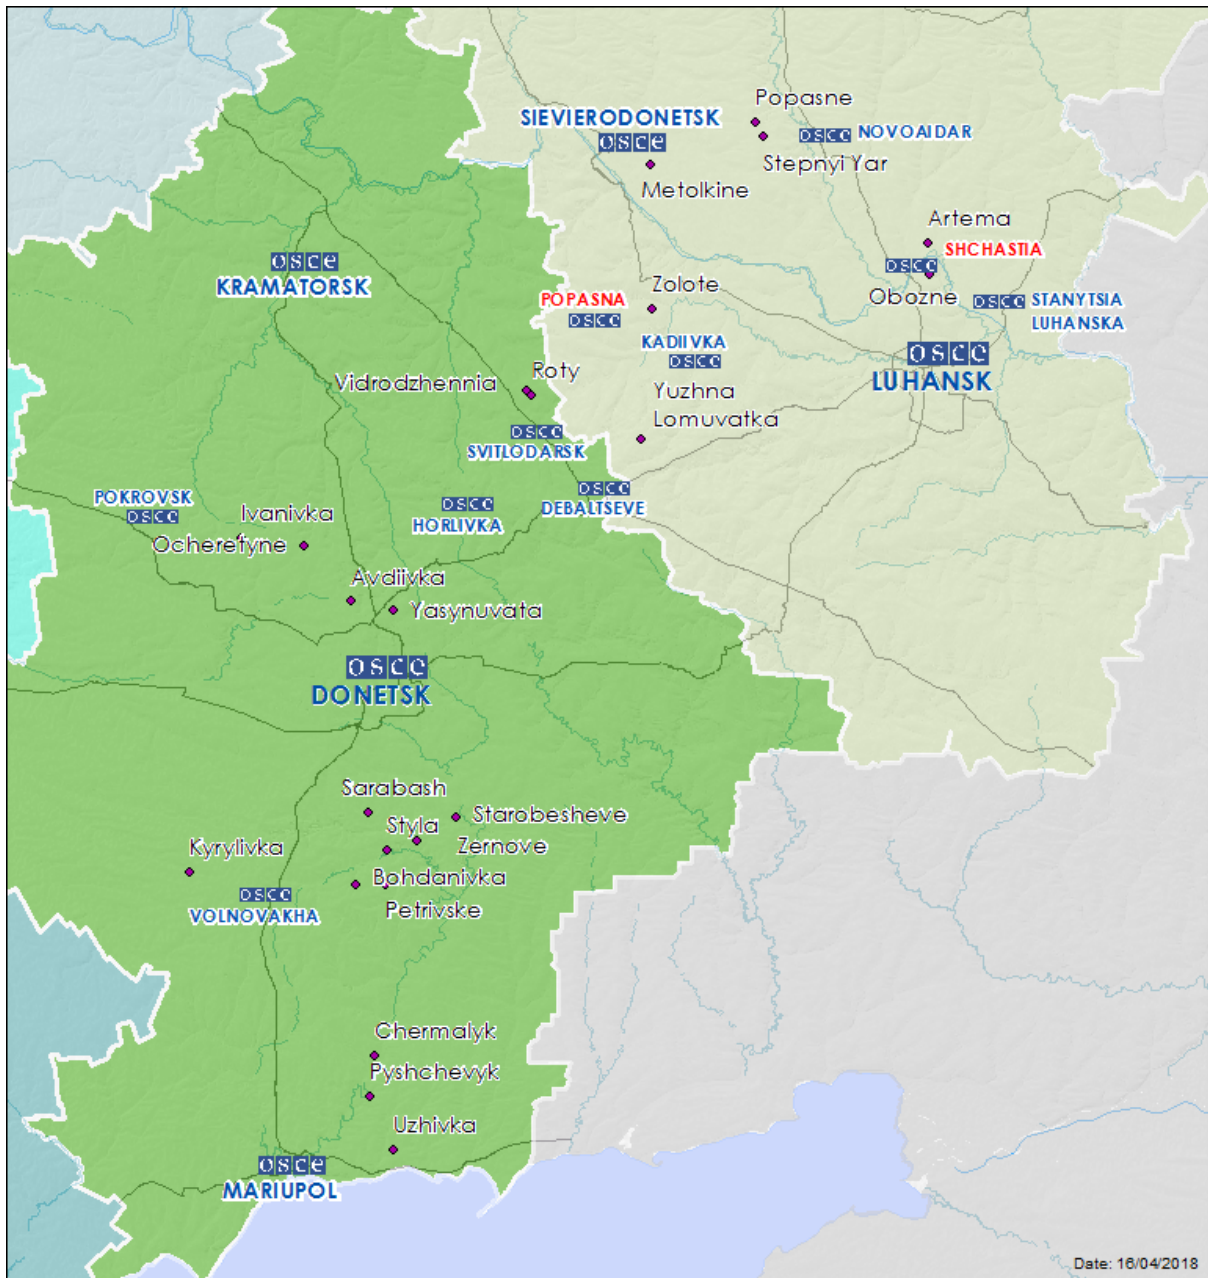

Map of Donetsk and Luhansk regions³

³ The SMM is deployed to ten locations throughout Ukraine – Kherson, Odessa, Lviv, Ivano-Frankivsk, Kharkiv, Dnipro, Chernivtsi, Luhansk and Kyiv – as per Permanent Council Decision 1117 of 21 March 2014. This map of eastern Ukraine is meant for illustrative purposes and indicates locations mentioned in the report, as well as those where the SMM has offices (monitoring teams, patrol hubs, and forward patrol bases) in Donetsk and Luhansk regions. (In red: forward patrol bases from which SMM staff has temporarily relocated based on recommendations of security experts from participating States as well as SMM security considerations).