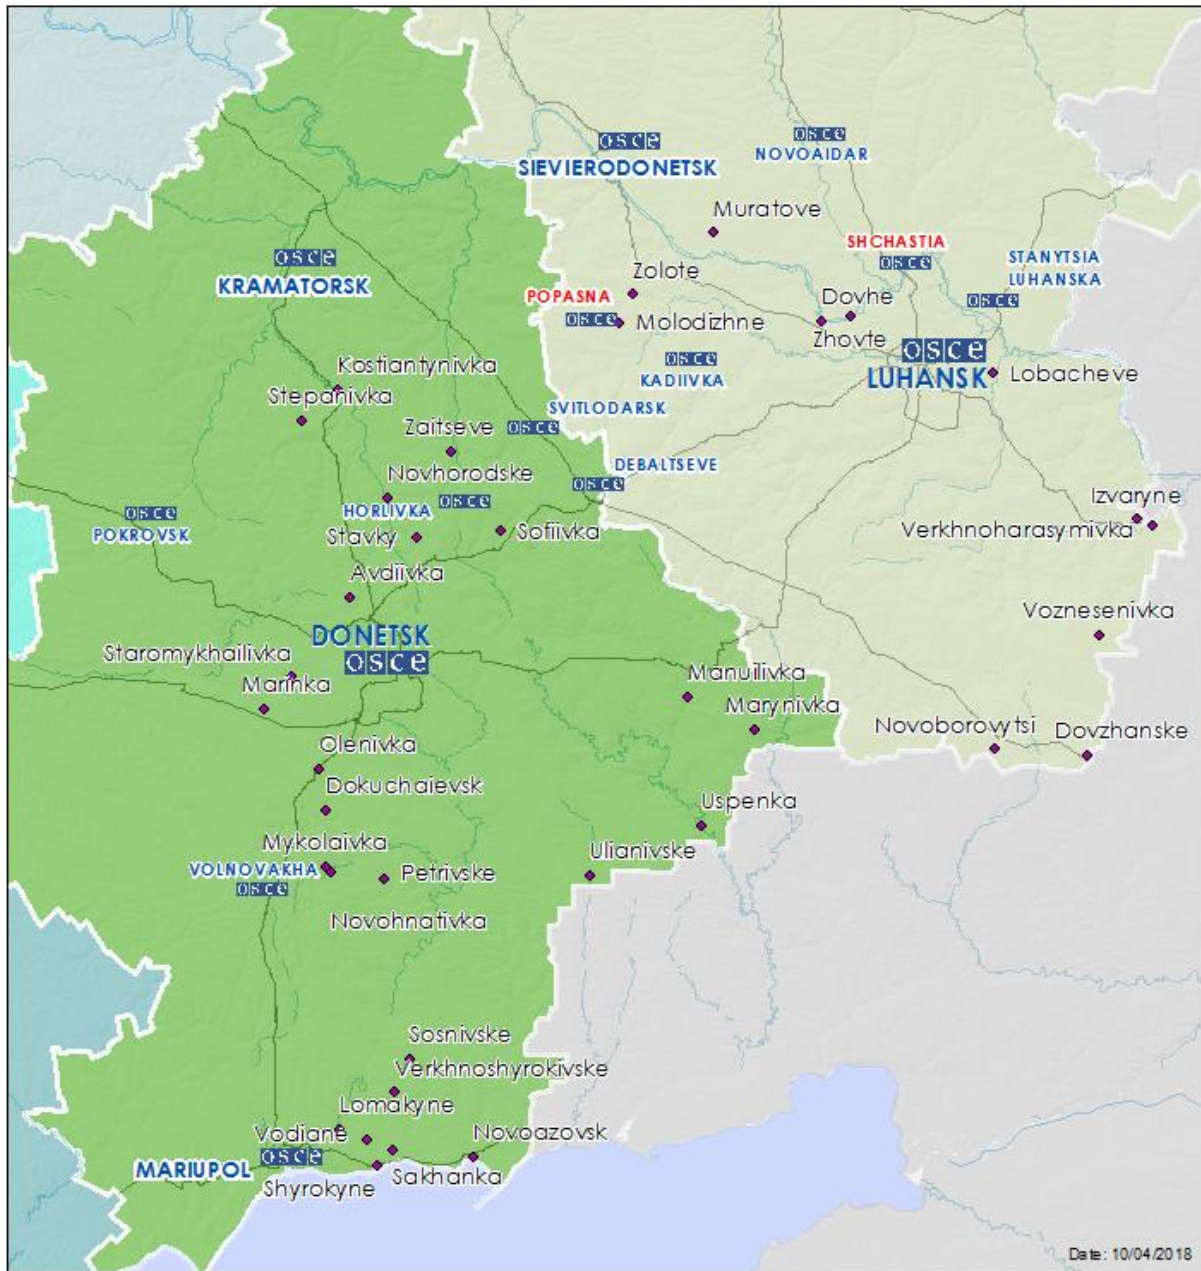

### Map of Donetsk and Luhansk regions<sup>3</sup>

<sup>3</sup> The SMM is deployed to ten locations throughout Ukraine – Kherson, Odessa, Lviv, Ivano-Frankivsk, Kharkiv, Donetsk, Dnipro, Chernivtsi, Luhansk and Kyiv – as per Permanent Council Decision 1117 of 21 March 2014. This map of eastern Ukraine is meant for illustrative purposes and indicates locations mentioned in the report, as well as those where the SMM has offices (monitoring teams, patrol hubs, and forward patrol bases) in Donetsk and Luhansk regions. (In red: forward patrol bases from which SMM staff has temporarily relocated based on recommendations of security experts from participating States as well as SMM security considerations).