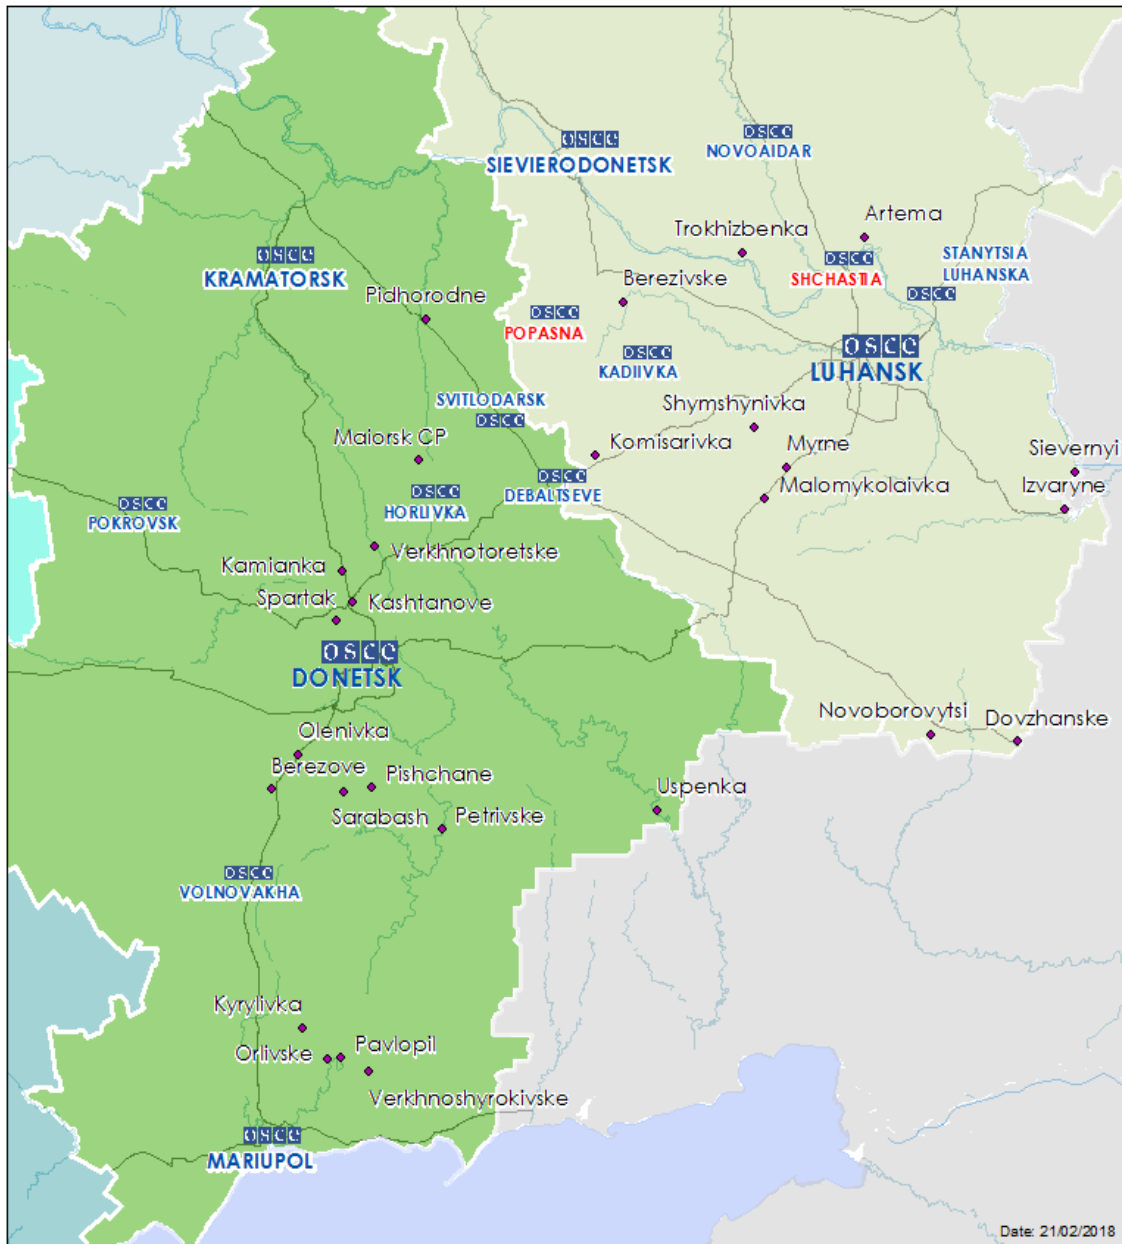

Map of Donetsk and Luhansk regions²

² The SMM is deployed to ten locations throughout Ukraine – Kherson, Odessa, Lviv, Ivano-Frankivsk, Kharkiv, Donetsk, Dnipro, Chernivtsi, Luhansk and Kyiv – as per Permanent Council Decision 1117 of 21 March 2014. This map of eastern Ukraine is meant for illustrative purposes and indicates locations mentioned in the report, as well as those where the SMM has offices (monitoring teams, patrol hubs, and forward patrol bases) in Donetsk and Luhansk regions. (In red: forward patrol base from which SMM staff has temporarily relocated since 27 September 2016 based on recommendations of security experts from participating States.)