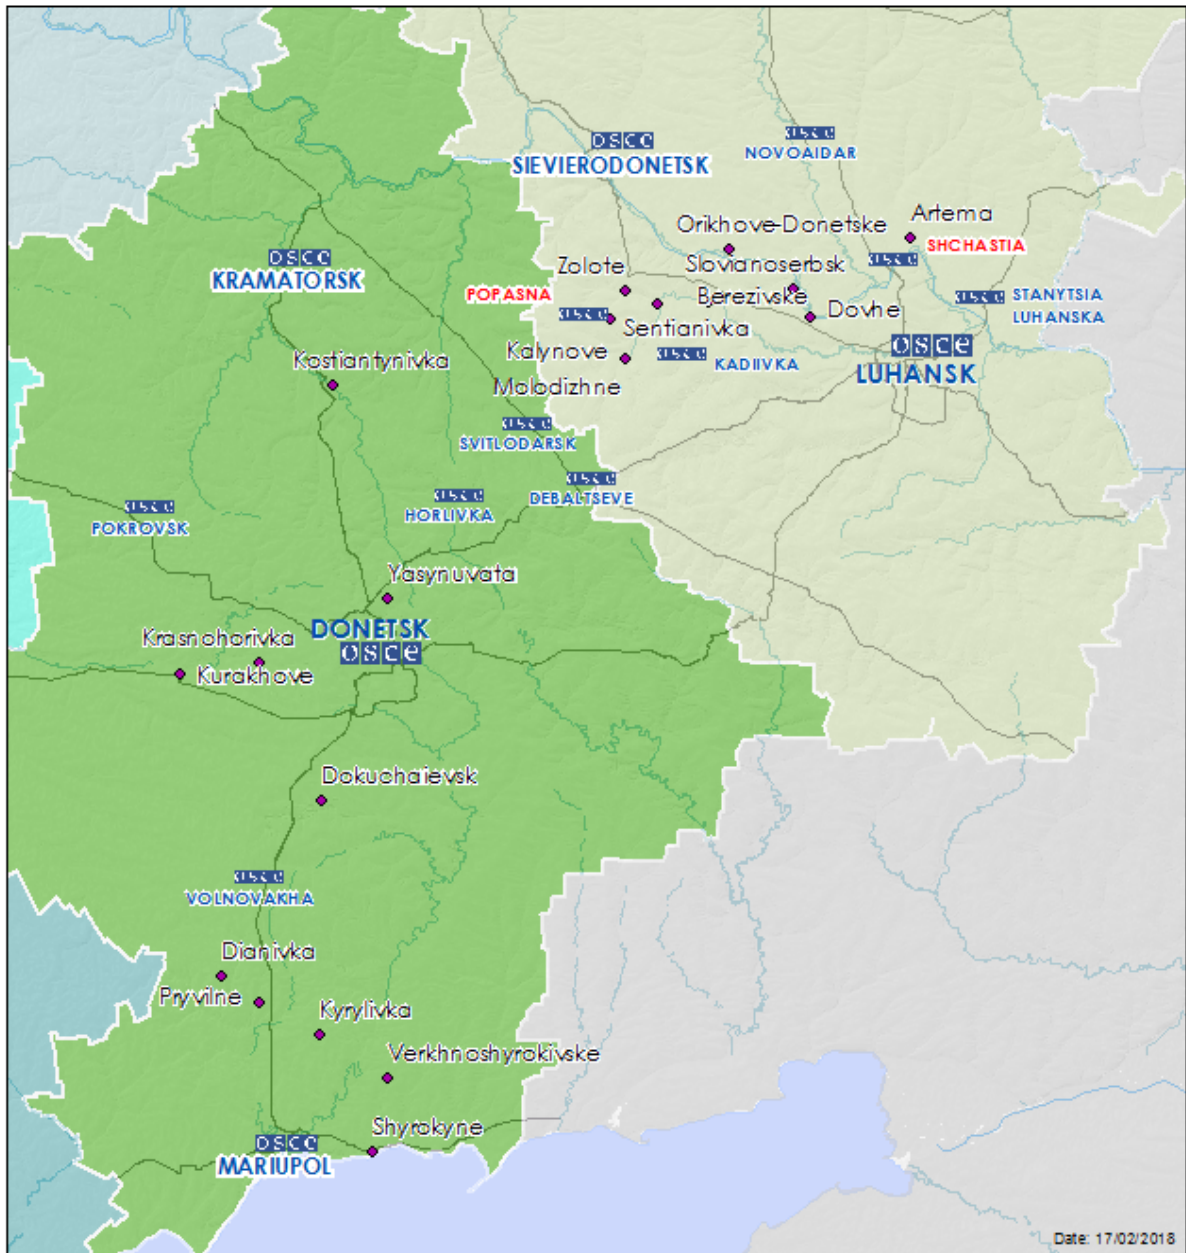

## Map of Donetsk and Luhansk regions<sup>2</sup>

<sup>2</sup> The SMM is deployed to ten locations throughout Ukraine – Kherson, Odessa, Lviv, Ivano-Frankivsk, Kharkiv, Donetsk, Dnipro, Chernivtsi, Luhansk and Kyiv – as per Permanent Council Decision 1117 of 21 March 2014. This map of eastern Ukraine is meant for illustrative purposes and indicates locations mentioned in the report, as well as those where the SMM has offices (monitoring teams, patrol hubs, and forward patrol bases) in Donetsk and Luhansk regions. (In red: forward patrol base from which SMM staff has temporarily relocated since 27 September 2016 based on recommendations of security experts from participating States.)