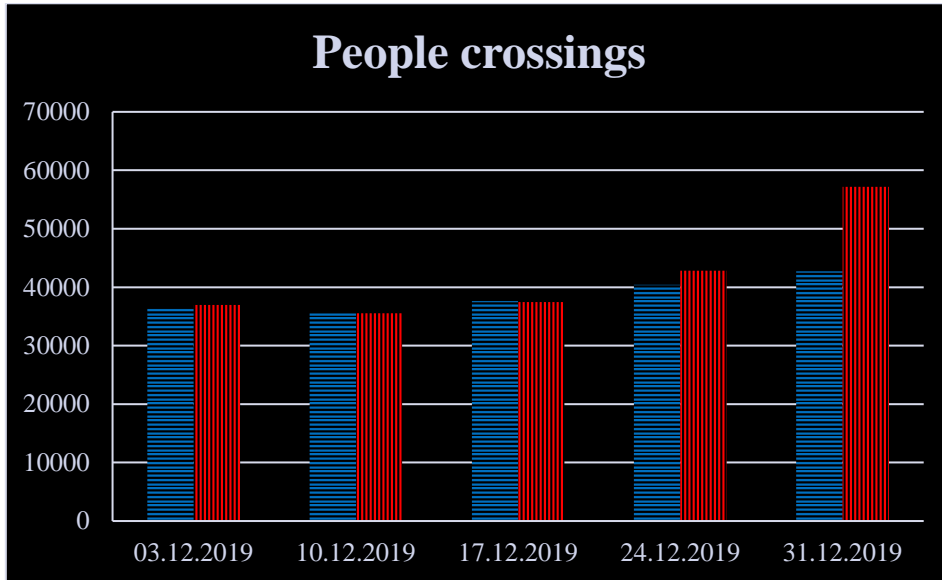

TRENDS AND FIGURES AT A GLANCE

(For the period from 09:00 on 26 November to 09:00 on 31 December 2019)¹

to the Russian Federation to Ukraine

¹ The dates at the bottom of each graph refer to the day when the Weekly Reports were issued and include the observations made during the previous seven days.

Families with a significant amount of luggage

Trucks

Timetable of the trains heard at the Gukovo BCP

Date	To RF	To UA
24/12/2019	14:15	
25/12/2019		10:30 22:27
26/12/2019	12:12 12:45 15:53 21:18	10:35
27/12/2019	17:50 23:10	04:42
28/12/2019	14:20	12:45
29/12/2019	05:13 14:58 16:53	
30/12/2019	05:28	01:58 06:35
31/12/2019	06:57	