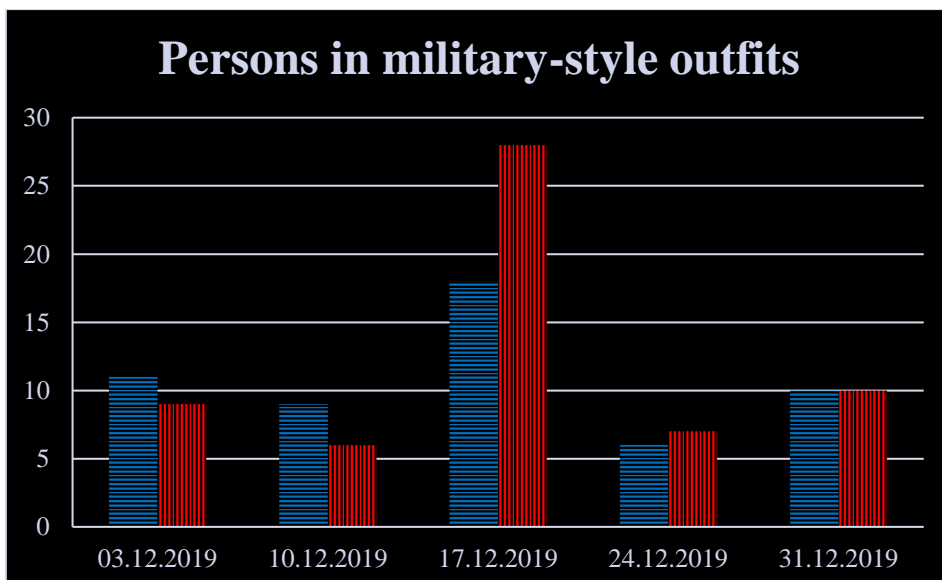

TRENDS AND FIGURES AT A GLANCE

(For the period from 09:00 on 26 November to 09:00 on 31 December 2019)¹

to the Russian Federation to Ukraine

¹ The dates at the bottom of each graph refer to the day when the Weekly Reports were issued and include the observations made during the previous seven days.

Families with a significant amount of luggage

Trucks

Timetable of the trains heard at the Gukovo BCP

Date	To RF	To UA
24/12/2019	14:15	
25/12/2019		10:30 22:27
26/12/2019	12:12 12:45 15:53 21:18	10:35
27/12/2019	17:50 23:10	04:42
28/12/2019	14:20	12:45
29/12/2019	05:13 14:58 16:53	
30/12/2019	05:28	01:58 06:35
31/12/2019	06:57	