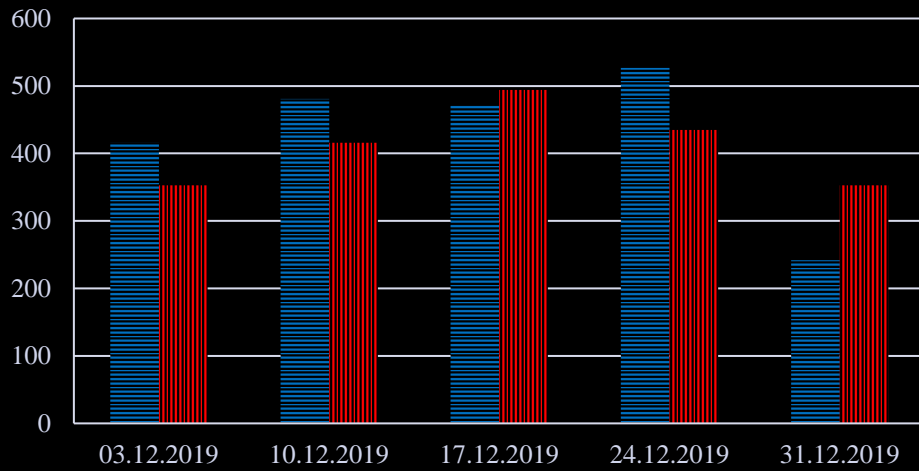

TRENDS AND FIGURES AT A GLANCE

(For the period from 09:00 on 26 November to 09:00 on 31 December 2019)¹

to the Russian Federation to Ukraine

¹ The dates at the bottom of each graph refer to the day when the Weekly Reports were issued and include the observations made during the previous seven days.

Families with a significant amount of luggage

Trucks

Timetable of the trains heard at the Gukovo BCP

Date	To RF	To UA
24/12/2019	14:15	
25/12/2019		10:30 22:27
26/12/2019	12:12 12:45 15:53 21:18	10:35
27/12/2019	17:50 23:10	04:42
28/12/2019	14:20	12:45
29/12/2019	05:13 14:58 16:53	
30/12/2019	05:28	01:58 06:35
31/12/2019	06:57	