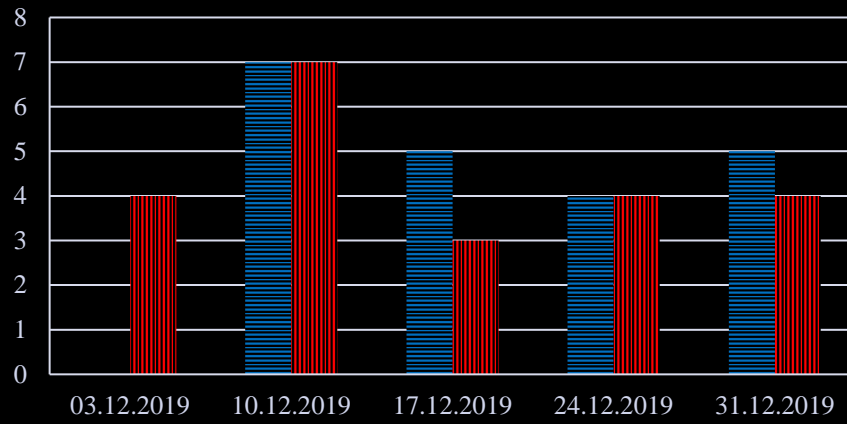

TRENDS AND FIGURES AT A GLANCE

(For the period from 09:00 on 26 November to 09:00 on 31 December 2019)¹

to the Russian Federation to Ukraine

¹ The dates at the bottom of each graph refer to the day when the Weekly Reports were issued and include the observations made during the previous seven days.

Families with a significant amount of luggage

Trucks

Timetable of the trains heard at the Gukovo BCP

Date	To RF	To UA
24/12/2019	14:15	
25/12/2019		10:30 22:27
26/12/2019	12:12 12:45 15:53 21:18	10:35
27/12/2019	17:50 23:10	04:42
28/12/2019	14:20	12:45
29/12/2019	05:13 14:58 16:53	
30/12/2019	05:28	01:58 06:35
31/12/2019	06:57	