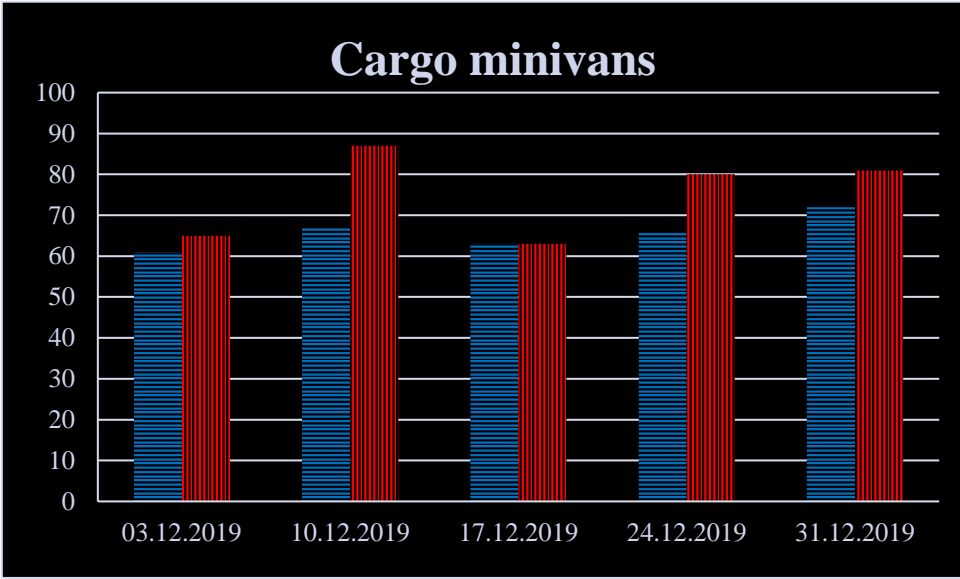

TRENDS AND FIGURES AT A GLANCE

(For the period from 09:00 on 26 November to 09:00 on 31 December 2019)¹

to the Russian Federation to Ukraine

¹ The dates at the bottom of each graph refer to the day when the Weekly Reports were issued and include the observations made during the previous seven days.

Families with a significant amount of luggage

Trucks

Timetable of the trains heard at the Gukovo BCP

Date	To RF	To UA
24/12/2019	14:15	
25/12/2019		10:30 22:27
26/12/2019	12:12 12:45 15:53 21:18	10:35
27/12/2019	17:50 23:10	04:42
28/12/2019	14:20	12:45
29/12/2019	05:13 14:58 16:53	
30/12/2019	05:28	01:58 06:35
31/12/2019	06:57	