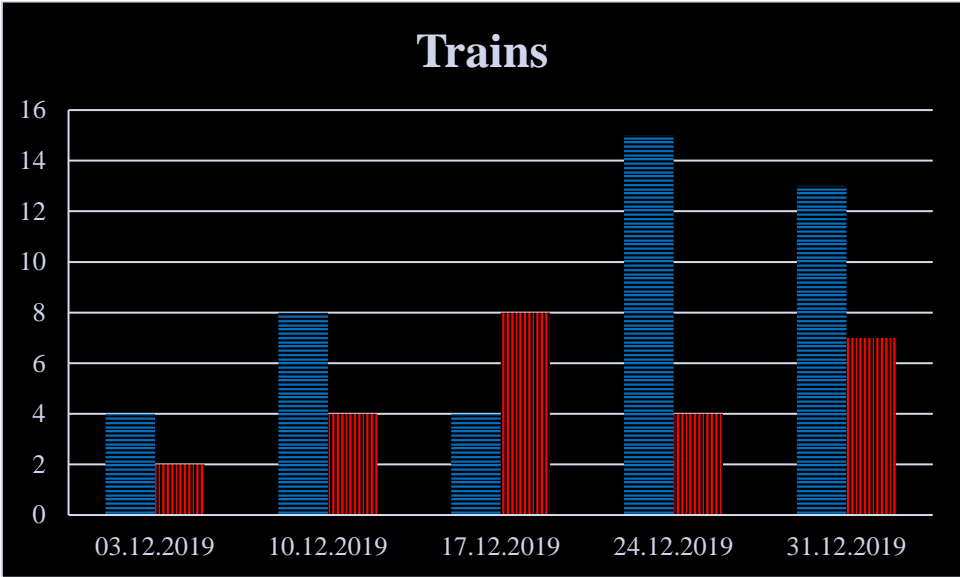

TRENDS AND FIGURES AT A GLANCE

(For the period from 09:00 on 26 November to 09:00 on 31 December 2019)¹

to the Russian Federation to Ukraine

¹ The dates at the bottom of each graph refer to the day when the Weekly Reports were issued and include the observations made during the previous seven days.

Families with a significant amount of luggage

Trucks

Timetable of the trains heard at the Gukovo BCP

Date	To RF	To UA
24/12/2019	14:15	
25/12/2019		10:30 22:27
26/12/2019	12:12 12:45 15:53 21:18	10:35
27/12/2019	17:50 23:10	04:42
28/12/2019	14:20	12:45
29/12/2019	05:13 14:58 16:53	
30/12/2019	05:28	01:58 06:35
31/12/2019	06:57	