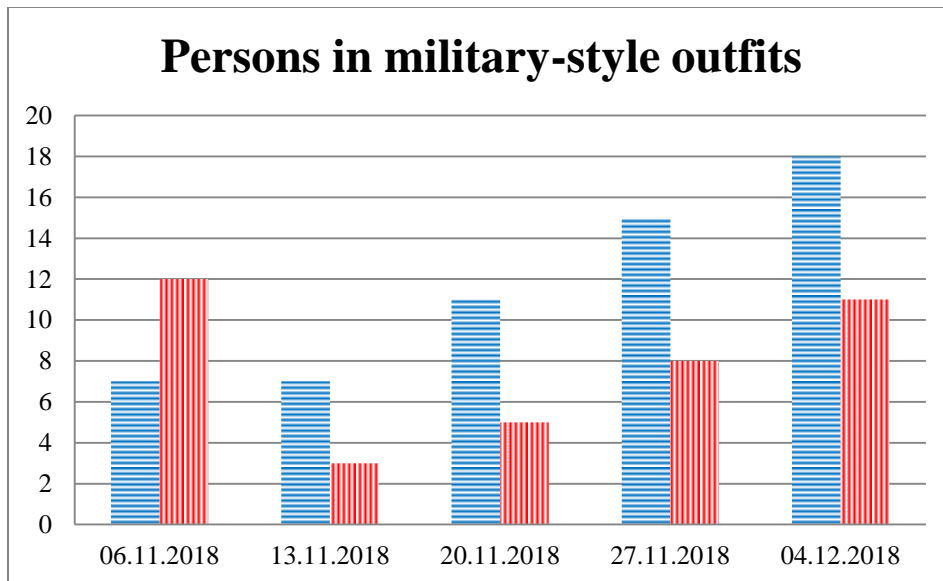

TRENDS AND FIGURES AT A GLANCE

(For the period from 09:00 on 30 October 2018 to 09:00 on 4 December 2018)¹

■ to the Russian Federation ■ to Ukraine

¹ The dates at the bottom of each graph refer to the day when the Weekly Reports were issued and include the observations made during the previous seven days.