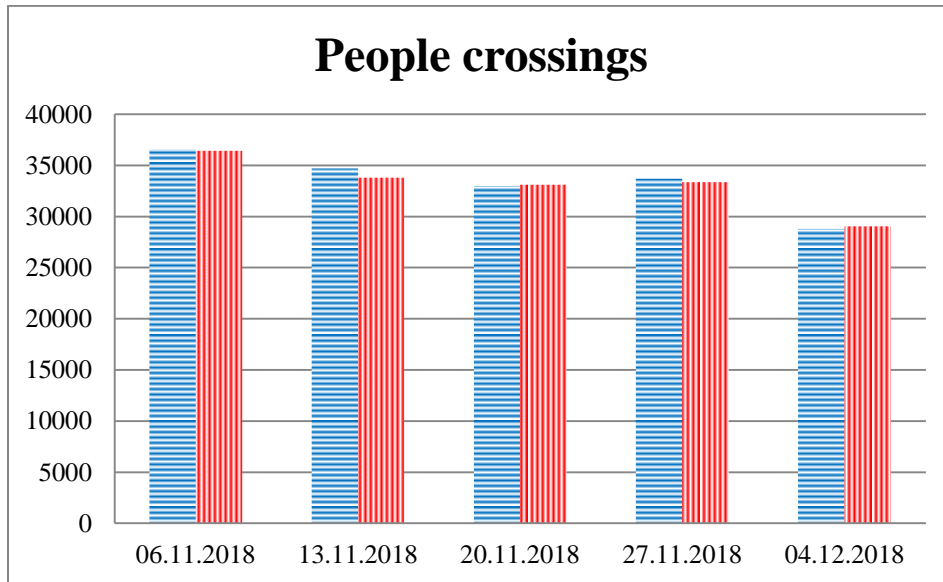

TRENDS AND FIGURES AT A GLANCE

(For the period from 09:00 on 30 October 2018 to 09:00 on 4 December 2018)¹

■ to the Russian Federation ■ to Ukraine

¹ The dates at the bottom of each graph refer to the day when the Weekly Reports were issued and include the observations made during the previous seven days.