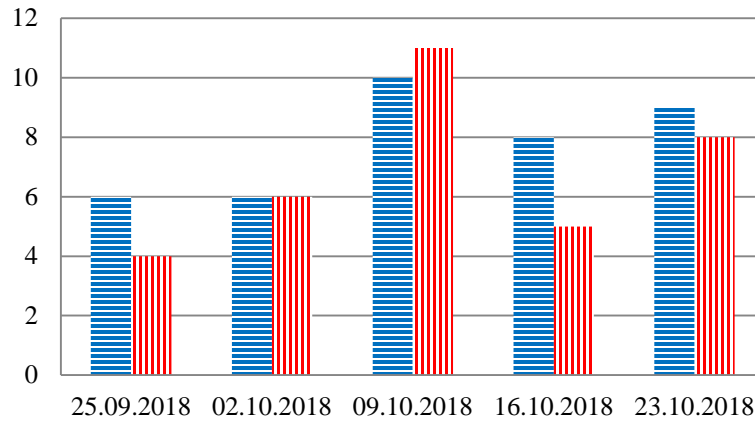

Families with a significant amount of luggage