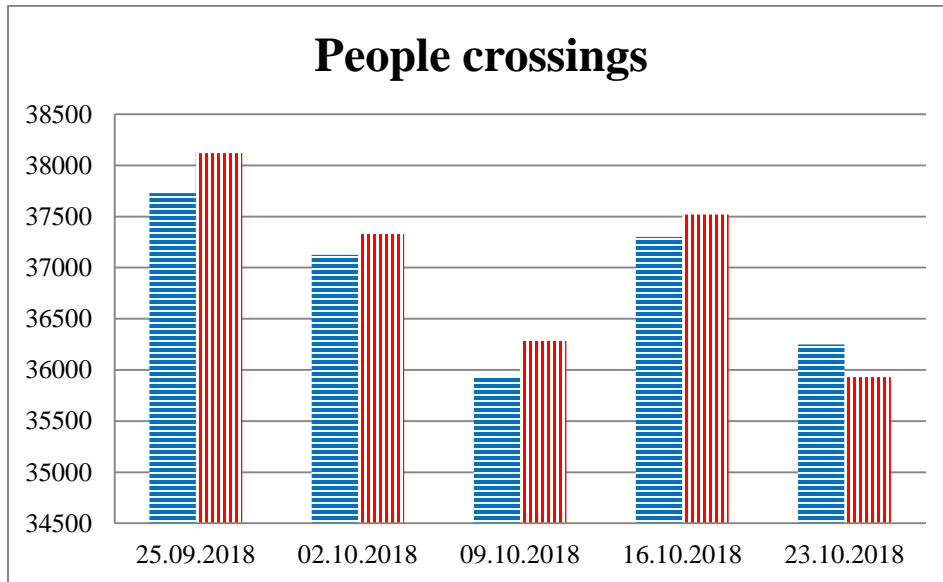

TRENDS AND FIGURES AT A GLANCE

(For the period from 09:00 on 18 September 2018 to 09:00 on 16 October 2018)¹

■ to the Russian Federation ■ to Ukraine

¹ The dates at the bottom of each graph refer to the day when the Weekly Reports were issued and include the observations made during the previous seven days.

Families with a significant amount of luggage

Trucks