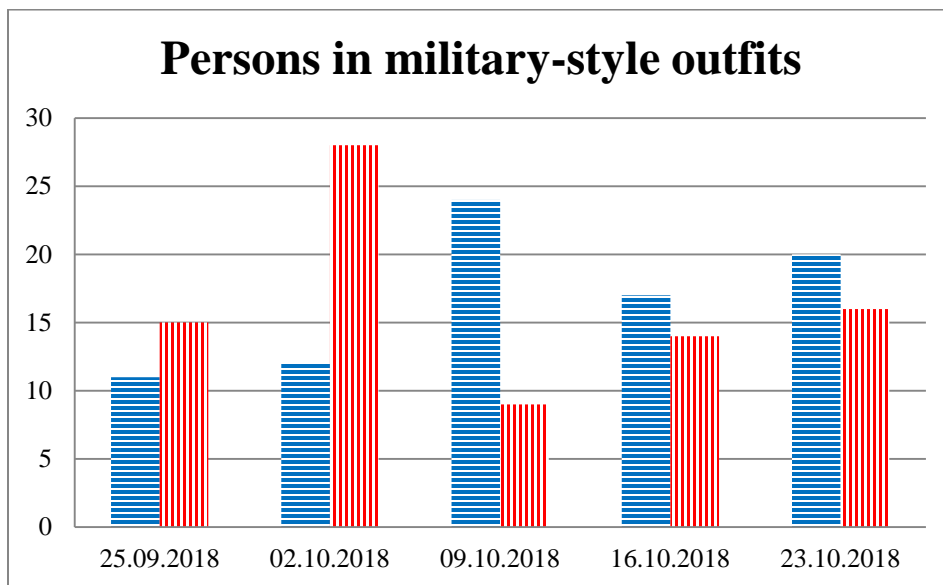

TRENDS AND FIGURES AT A GLANCE

(For the period from 09:00 on 18 September 2018 to 09:00 on 16 October 2018)¹

■ to the Russian Federation ■ to Ukraine

¹ The dates at the bottom of each graph refer to the day when the Weekly Reports were issued and include the observations made during the previous seven days.