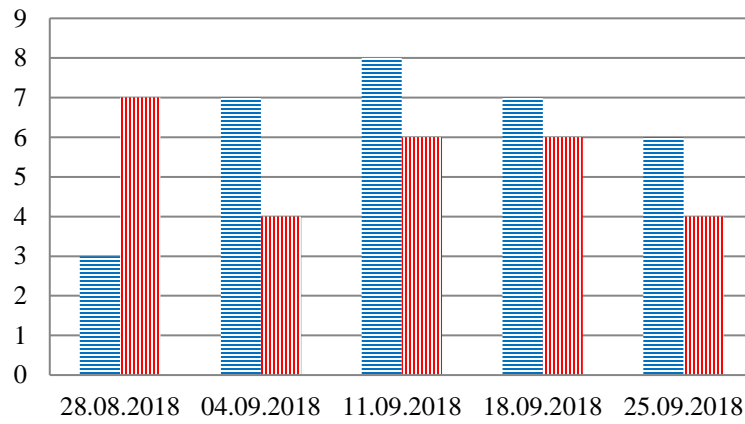

TRENDS AND FIGURES AT A GLANCE

(For the period from 09:00 on 28 August 2018 to 09:00 on 25 September 2018)

■ to the Russian Federation ■ to Ukraine

Families with a significant amount of luggage

Trucks