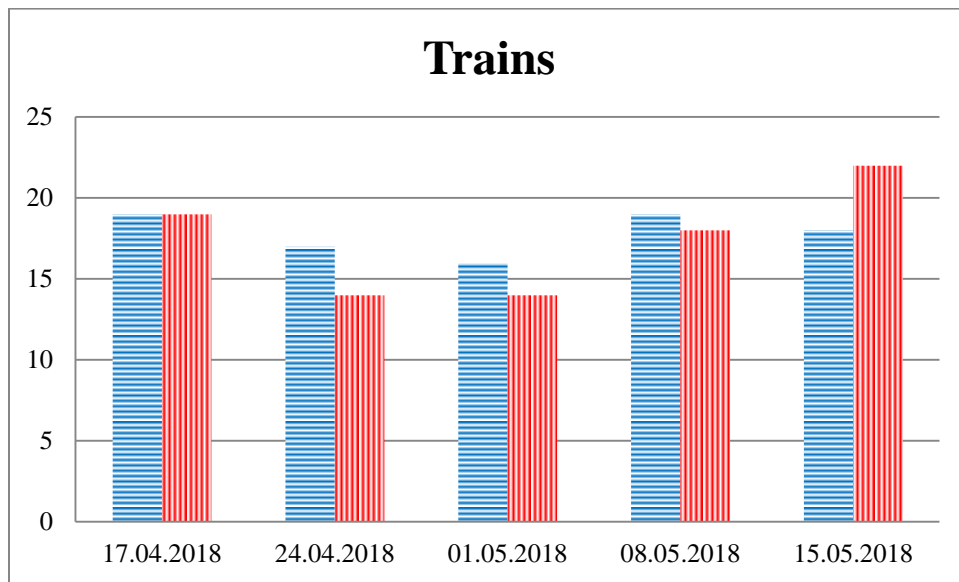

## TRENDS AND FIGURES AT A GLANCE

(For the period from 09:00 on 17 April 2018 to 09:00 on 15 May 2018)

■ - to the Russian Federation      ■ - to Ukraine

\*\*\*