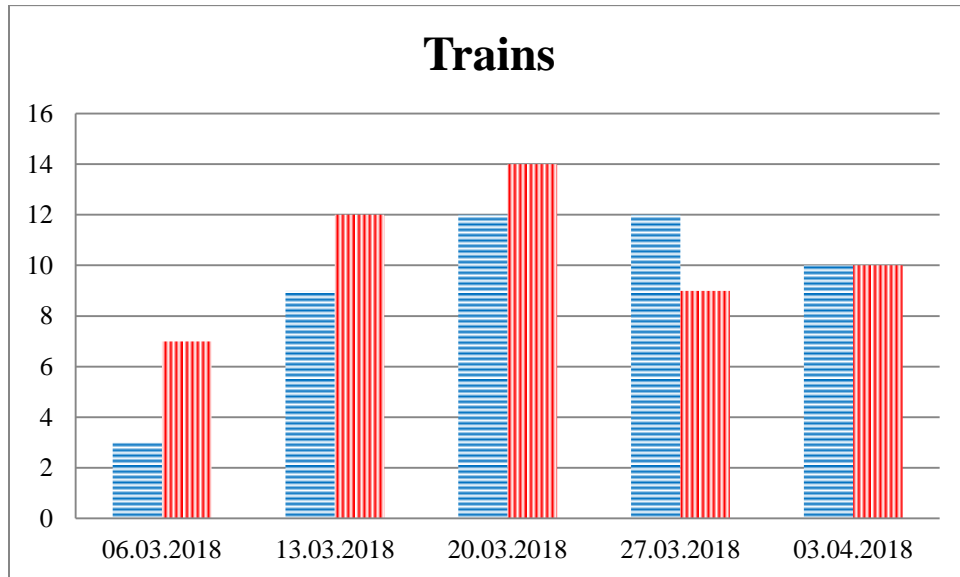

## TRENDS AND FIGURES AT A GLANCE

(For the period from 09:00 on 27 February 2018 to 09:00 on 03 April 2018)

■ - to the Russian Federation    ■ - to Ukraine

\*\*\*