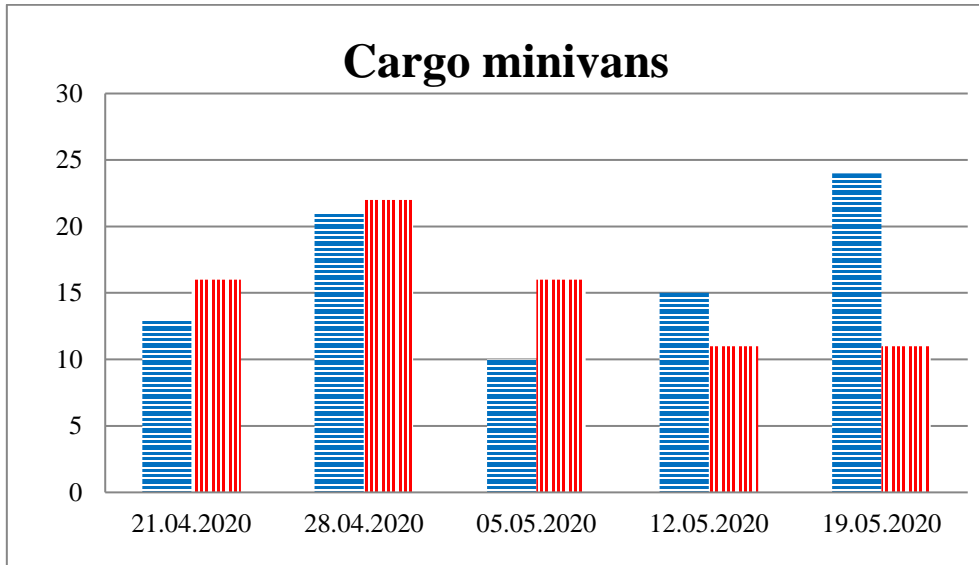

TRENDS AND FIGURES AT A GLANCE

(For the period from 09:00 on 14 April 2020 to 09:00 on 19 May 2020)¹

■ to the Russian Federation ■ to Ukraine

¹The dates at the bottom of each graph refer to the day when the Weekly Reports were issued and include the observations made during the previous seven days.

Timetable of the trains heard at the Gukovo BCP

Date	To RF	To UA
12.05.2020	15:12 16:54	-
13.05.2020	-	11:46
14.05.2020	17:16	15:20 19:31
15.05.2020	03:10 17:29	16:29
16.05.2020	-	05:41 22:12
17.05.2020	01:54 14:31 17:50	12:26
18.05.2020	05:54 14:57	04:10 23:17
19.05.2020	-	04:05