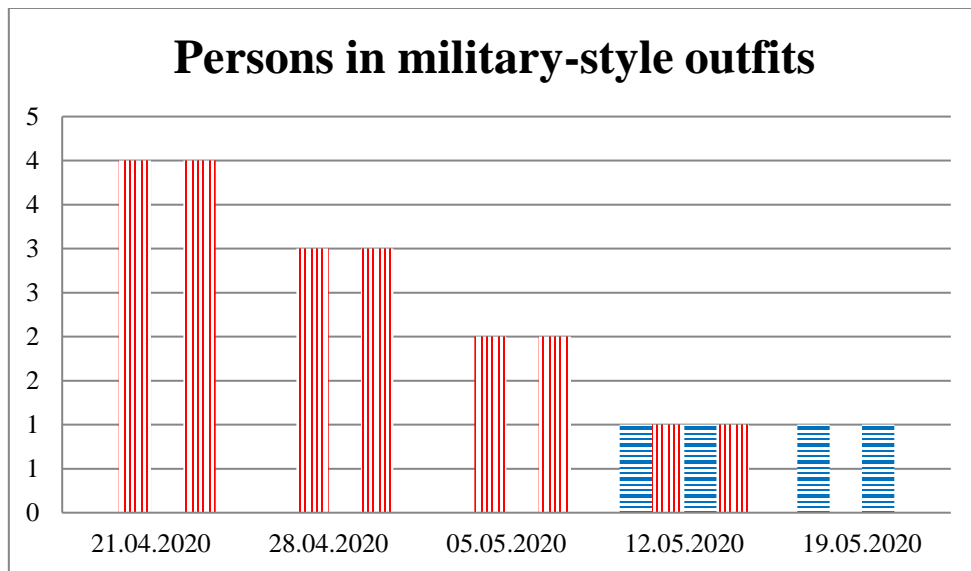

TRENDS AND FIGURES AT A GLANCE

(For the period from 09:00 on 14 April 2020 to 09:00 on 19 May 2020)¹

■ to the Russian Federation ■ to Ukraine

¹The dates at the bottom of each graph refer to the day when the Weekly Reports were issued and include the observations made during the previous seven days.