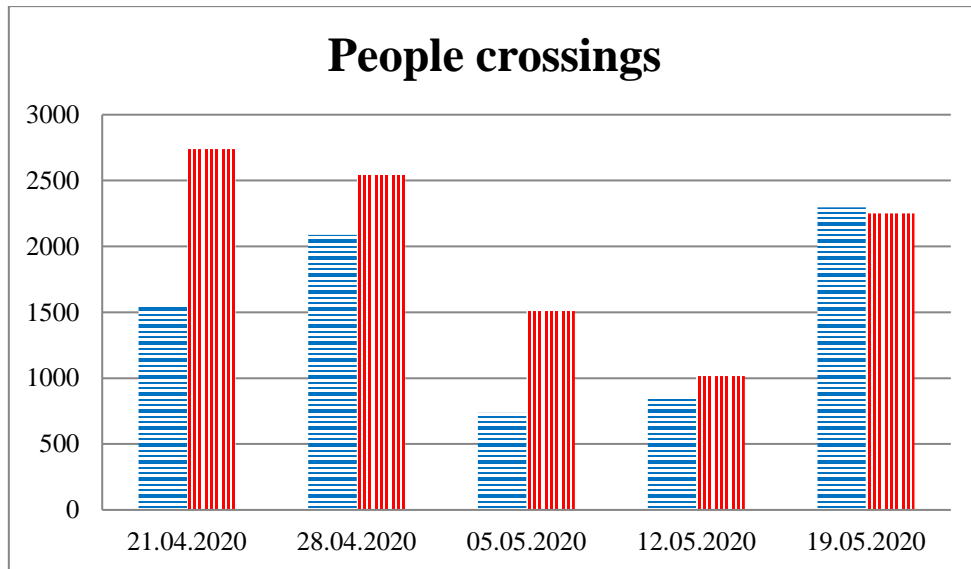

TRENDS AND FIGURES AT A GLANCE

(For the period from 09:00 on 14 April 2020 to 09:00 on 19 May 2020)¹

■ to the Russian Federation ■ to Ukraine

¹The dates at the bottom of each graph refer to the day when the Weekly Reports were issued and include the observations made during the previous seven days.

Timetable of the trains heard at the Gukovo BCP

Date	To RF	To UA
12.05.2020	15:12 16:54	-
13.05.2020	-	11:46
14.05.2020	17:16	15:20 19:31
15.05.2020	03:10 17:29	16:29
16.05.2020	-	05:41 22:12
17.05.2020	01:54 14:31 17:50	12:26
18.05.2020	05:54 14:57	04:10 23:17
19.05.2020	-	04:05