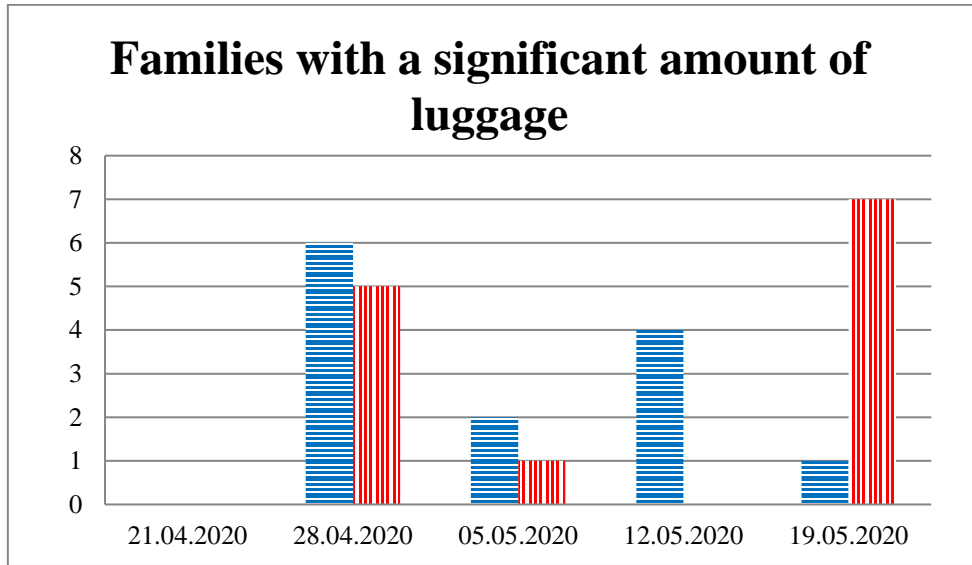

TRENDS AND FIGURES AT A GLANCE

(For the period from 09:00 on 14 April 2020 to 09:00 on 19 May 2020)¹

■ to the Russian Federation ■ to Ukraine

¹The dates at the bottom of each graph refer to the day when the Weekly Reports were issued and include the observations made during the previous seven days.

Timetable of the trains heard at the Gukovo BCP

Date	To RF	To UA
12.05.2020	15:12 16:54	-
13.05.2020	-	11:46
14.05.2020	17:16	15:20 19:31
15.05.2020	03:10 17:29	16:29
16.05.2020	-	05:41 22:12
17.05.2020	01:54 14:31 17:50	12:26
18.05.2020	05:54 14:57	04:10 23:17
19.05.2020	-	04:05