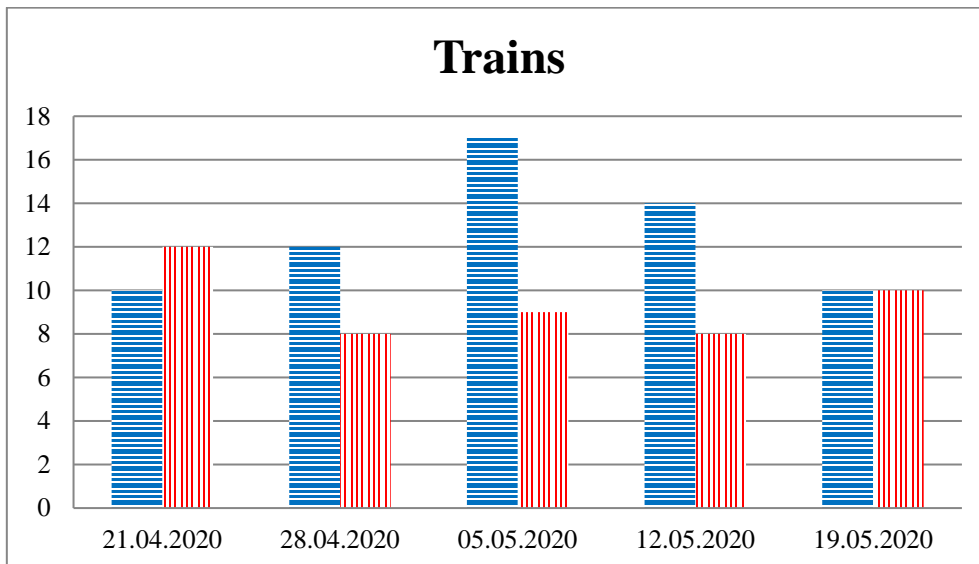

TRENDS AND FIGURES AT A GLANCE

(For the period from 09:00 on 14 April 2020 to 09:00 on 19 May 2020)¹

■ to the Russian Federation ■ to Ukraine

¹The dates at the bottom of each graph refer to the day when the Weekly Reports were issued and include the observations made during the previous seven days.

Timetable of the trains heard at the Gukovo BCP

Date	To RF	To UA
12.05.2020	15:12 16:54	-
13.05.2020	-	11:46
14.05.2020	17:16	15:20 19:31
15.05.2020	03:10 17:29	16:29
16.05.2020	-	05:41 22:12
17.05.2020	01:54 14:31 17:50	12:26
18.05.2020	05:54 14:57	04:10 23:17
19.05.2020	-	04:05