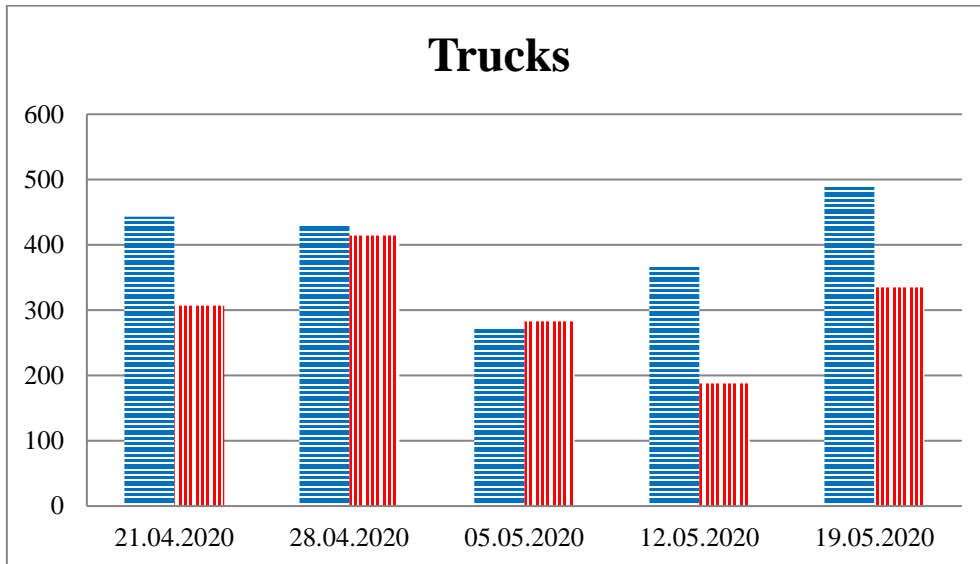

TRENDS AND FIGURES AT A GLANCE

(For the period from 09:00 on 14 April 2020 to 09:00 on 19 May 2020)¹

■ to the Russian Federation ■ to Ukraine

¹The dates at the bottom of each graph refer to the day when the Weekly Reports were issued and include the observations made during the previous seven days.

Timetable of the trains heard at the Gukovo BCP

Date	To RF	To UA
12.05.2020	15:12 16:54	-
13.05.2020	-	11:46
14.05.2020	17:16	15:20 19:31
15.05.2020	03:10 17:29	16:29
16.05.2020	-	05:41 22:12
17.05.2020	01:54 14:31 17:50	12:26
18.05.2020	05:54 14:57	04:10 23:17
19.05.2020	-	04:05