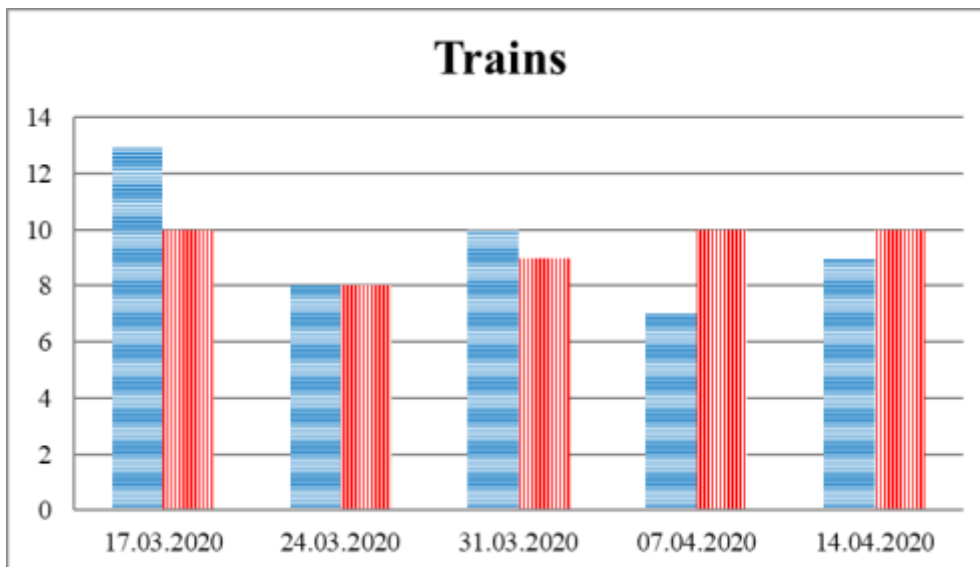

## TRENDS AND FIGURES AT A GLANCE

(For the period from 09:00 on 10 March 2020 to 09:00 on 14 April 2020)<sup>1</sup>

■ to the Russian Federation      ■ to Ukraine

<sup>1</sup>The dates at the bottom of each graph refer to the day when the Weekly Reports were issued and include the observations made during the previous seven days.

## Timetable of the trains heard at the Gukovo BCP

Date	To RF	To UA
07.04.2020	16:41	14:52
08.04.2020	04:34 18:00 19:40	-
09.04.2020	12:52 15:52	11:06
10.04.2020	16:57 23:22 23:55	21:47
11.04.2020	-	00:55 05:00 16:39 22:41
12.04.2020	-	11:35
13.04.2020	-	04:04
14.04.2020	-	02:27