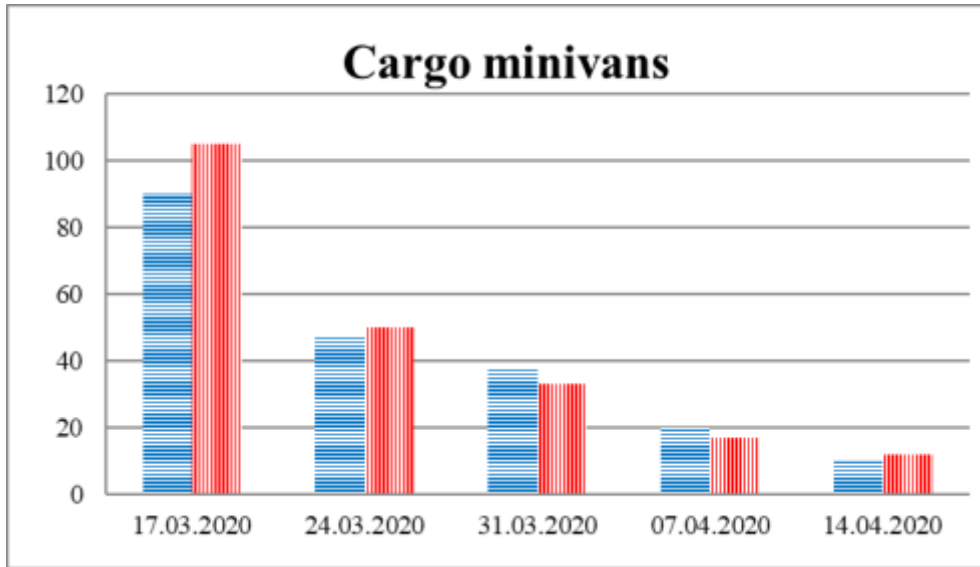

## TRENDS AND FIGURES AT A GLANCE

(For the period from 09:00 on 10 March 2020 to 09:00 on 14 April 2020)<sup>1</sup>

■ to the Russian Federation      ■ to Ukraine

<sup>1</sup>The dates at the bottom of each graph refer to the day when the Weekly Reports were issued and include the observations made during the previous seven days.

## Timetable of the trains heard at the Gukovo BCP

Date	To RF	To UA
07.04.2020	16:41	14:52
08.04.2020	04:34 18:00 19:40	-
09.04.2020	12:52 15:52	11:06
10.04.2020	16:57 23:22 23:55	21:47
11.04.2020	-	00:55 05:00 16:39 22:41
12.04.2020	-	11:35
13.04.2020	-	04:04
14.04.2020	-	02:27