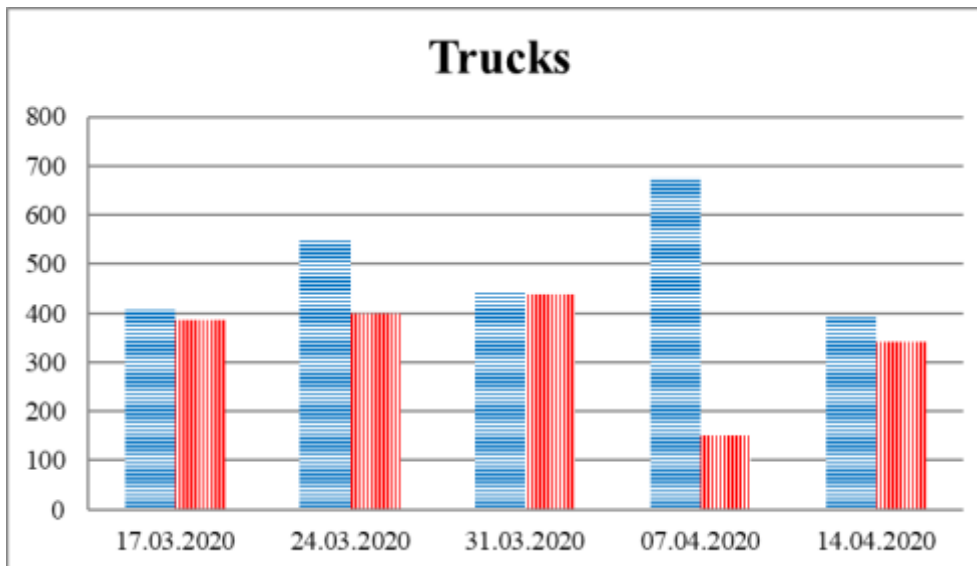

## TRENDS AND FIGURES AT A GLANCE

(For the period from 09:00 on 10 March 2020 to 09:00 on 14 April 2020)<sup>1</sup>

■ to the Russian Federation      ■ to Ukraine

<sup>1</sup>The dates at the bottom of each graph refer to the day when the Weekly Reports were issued and include the observations made during the previous seven days.

## Timetable of the trains heard at the Gukovo BCP

Date	To RF	To UA
07.04.2020	16:41	14:52
08.04.2020	04:34 18:00 19:40	-
09.04.2020	12:52 15:52	11:06
10.04.2020	16:57 23:22 23:55	21:47
11.04.2020	-	00:55 05:00 16:39 22:41
12.04.2020	-	11:35
13.04.2020	-	04:04
14.04.2020	-	02:27