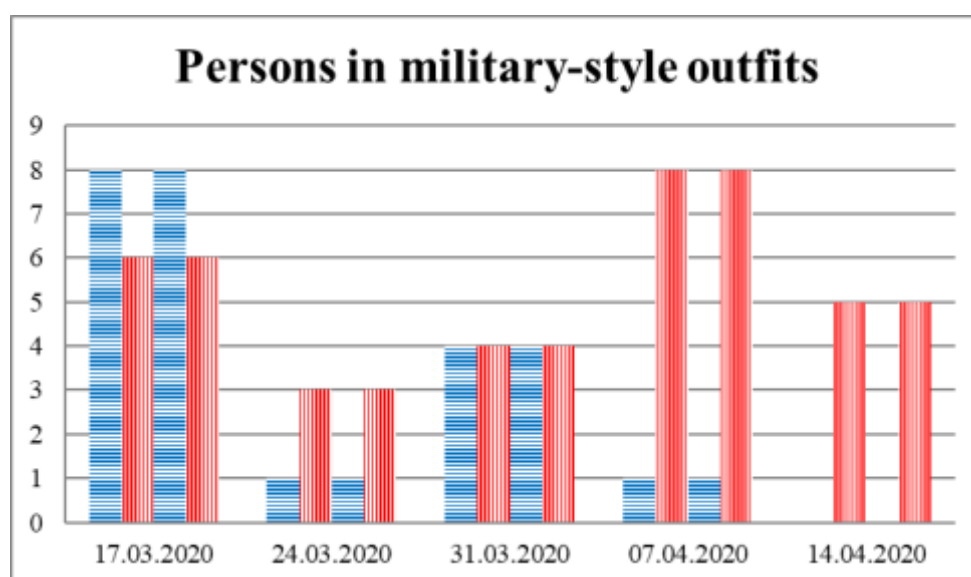

## TRENDS AND FIGURES AT A GLANCE

(For the period from 09:00 on 10 March 2020 to 09:00 on 14 April 2020)<sup>1</sup>

■ to the Russian Federation      ■ to Ukraine

<sup>1</sup>The dates at the bottom of each graph refer to the day when the Weekly Reports were issued and include the observations made during the previous seven days.