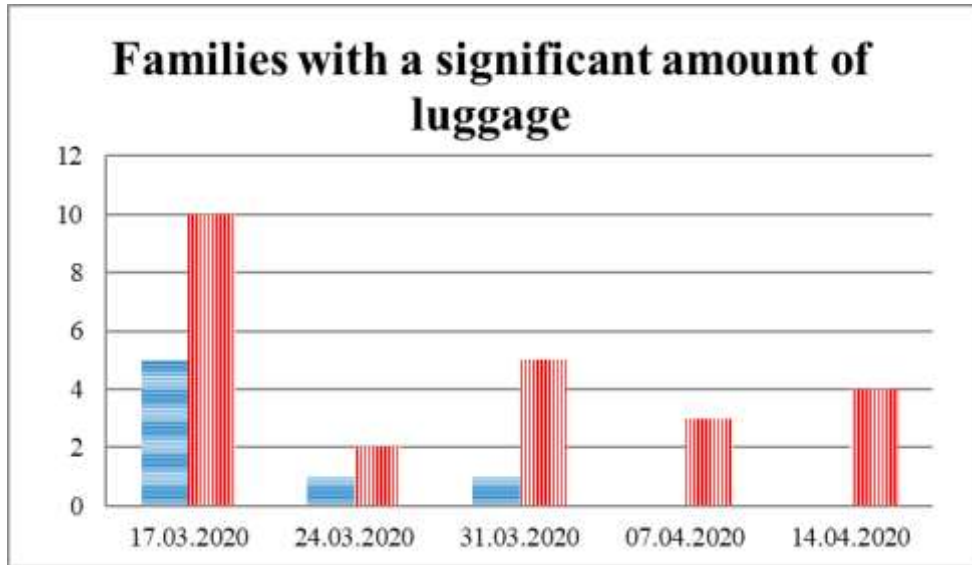

## TRENDS AND FIGURES AT A GLANCE

(For the period from 09:00 on 10 March 2020 to 09:00 on 14 April 2020)<sup>1</sup>

■ to the Russian Federation      ■ to Ukraine

<sup>1</sup>The dates at the bottom of each graph refer to the day when the Weekly Reports were issued and include the observations made during the previous seven days.

## Timetable of the trains heard at the Gukovo BCP

Date	To RF	To UA
07.04.2020	16:41	14:52
08.04.2020	04:34 18:00 19:40	-
09.04.2020	12:52 15:52	11:06
10.04.2020	16:57 23:22 23:55	21:47
11.04.2020	-	00:55 05:00 16:39 22:41
12.04.2020	-	11:35
13.04.2020	-	04:04
14.04.2020	-	02:27