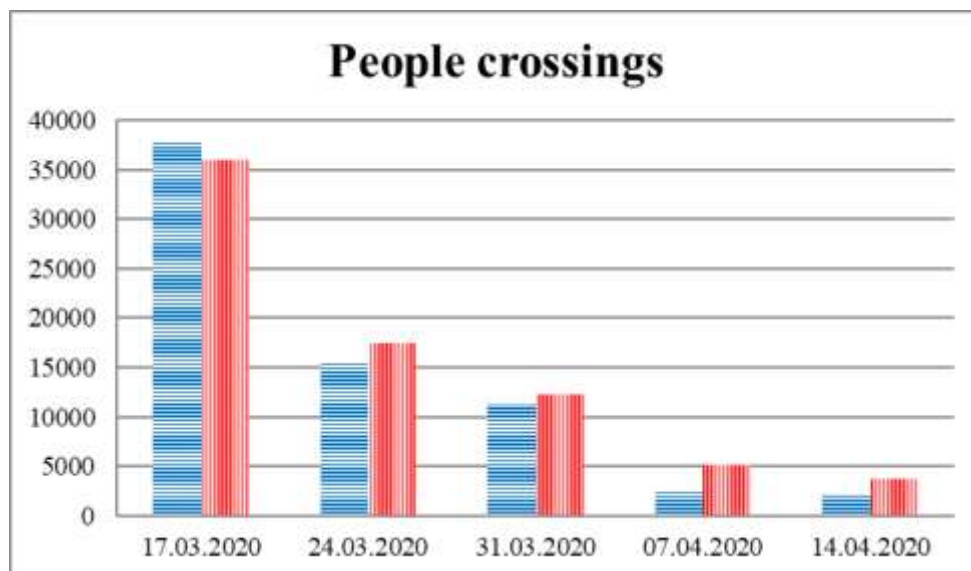

## TRENDS AND FIGURES AT A GLANCE

(For the period from 09:00 on 10 March 2020 to 09:00 on 14 April 2020)<sup>1</sup>

■ to the Russian Federation      ■ to Ukraine

<sup>1</sup>The dates at the bottom of each graph refer to the day when the Weekly Reports were issued and include the observations made during the previous seven days.

## Timetable of the trains heard at the Gukovo BCP

Date	To RF	To UA
07.04.2020	16:41	14:52
08.04.2020	04:34 18:00 19:40	-
09.04.2020	12:52 15:52	11:06
10.04.2020	16:57 23:22 23:55	21:47
11.04.2020	-	00:55 05:00 16:39 22:41
12.04.2020	-	11:35
13.04.2020	-	04:04
14.04.2020	-	02:27