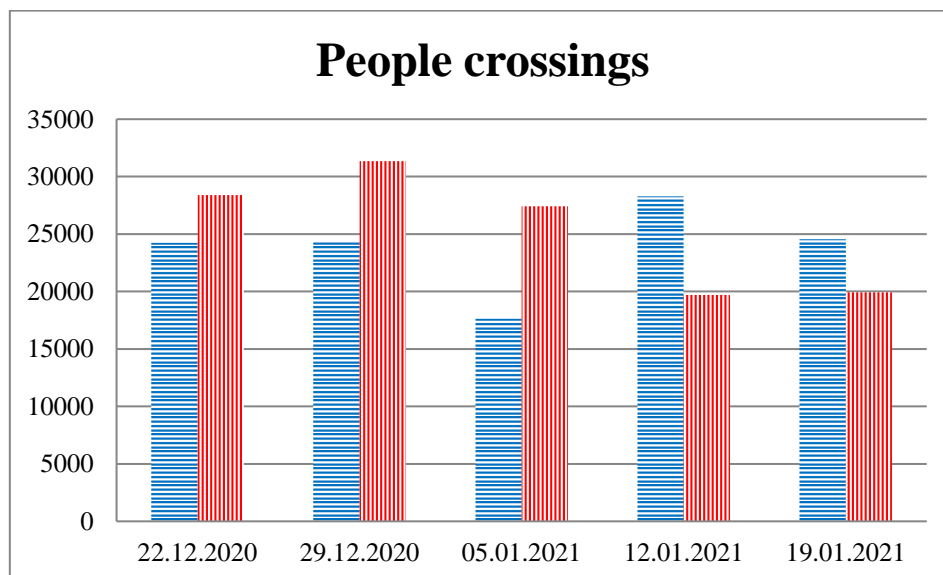

TRENDS AND FIGURES AT A GLANCE

(For the period from 09:00 on 15 December 2020 to 09:00 on 19 January 2021)¹

■ To the Russian Federation ■ to Ukraine

¹The dates at the bottom of each graph refer to the day when the Weekly Reports were issued and include the observations made during the previous seven days.

Timetable of the trains heard at the Gukovo BCP

Date	To RF	To UA
12.01.2021		15:20
13.01.2021	06:15 14:46 21:45	20:45
14.01.2021		
15.01.2021		19:01
16.01.2021	20:42	
17.01.2021	05:22	16:55

18.01.2021		
19.01.2021		