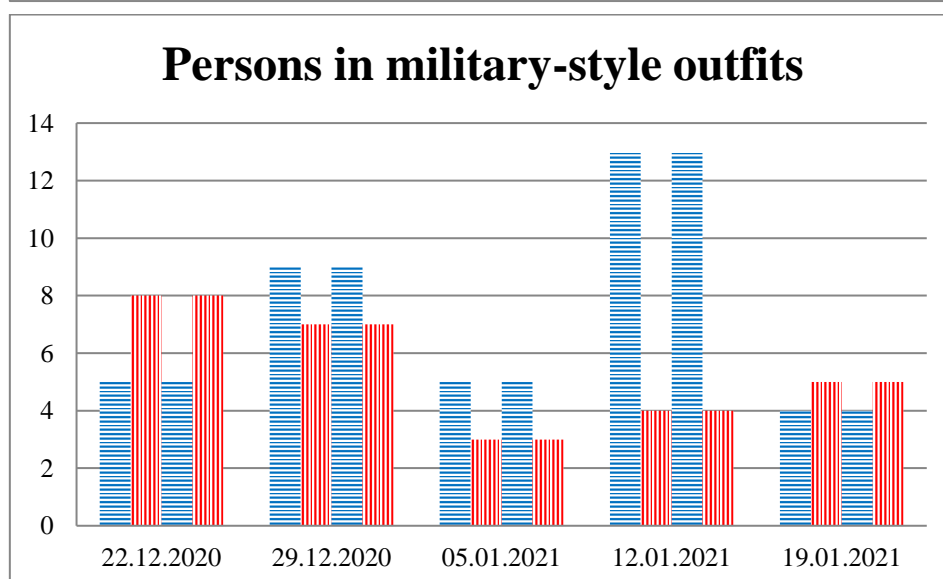

TRENDS AND FIGURES AT A GLANCE

(For the period from 09:00 on 15 December 2020 to 09:00 on 19 January 2021)¹

■ To the Russian Federation ■ to Ukraine

¹The dates at the bottom of each graph refer to the day when the Weekly Reports were issued and include the observations made during the previous seven days.