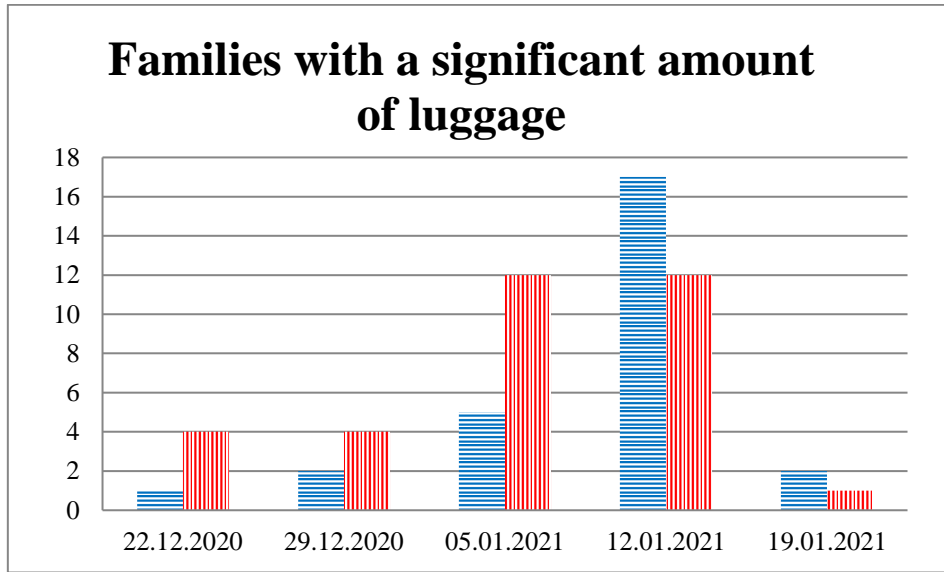

TRENDS AND FIGURES AT A GLANCE

(For the period from 09:00 on 15 December 2020 to 09:00 on 19 January 2021)¹

■ To the Russian Federation ■ to Ukraine

¹The dates at the bottom of each graph refer to the day when the Weekly Reports were issued and include the observations made during the previous seven days.

Timetable of the trains heard at the Gukovo BCP

Date	To RF	To UA
12.01.2021		15:20
13.01.2021	06:15 14:46 21:45	20:45
14.01.2021		
15.01.2021		19:01
16.01.2021	20:42	
17.01.2021	05:22	16:55

18.01.2021		
19.01.2021		