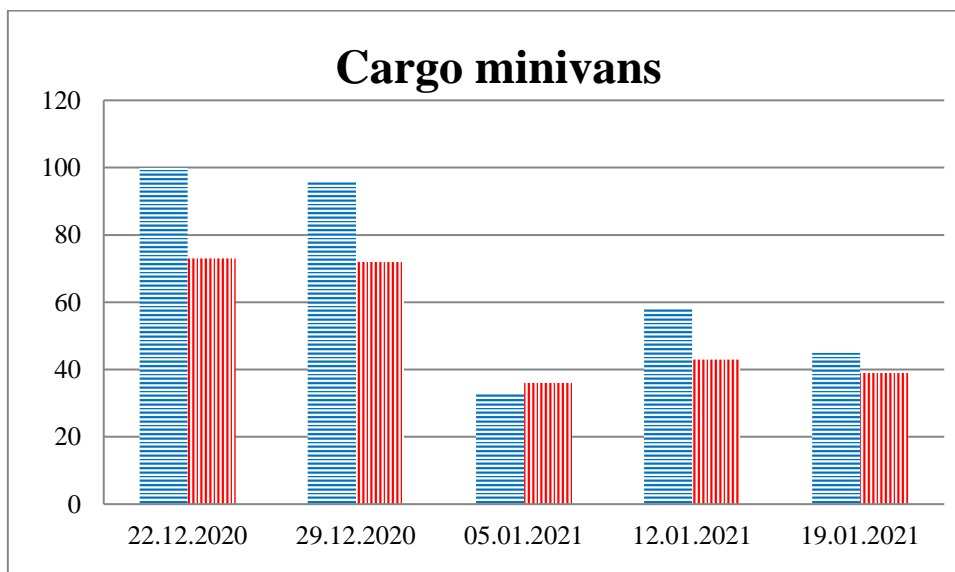

TRENDS AND FIGURES AT A GLANCE

(For the period from 09:00 on 15 December 2020 to 09:00 on 19 January 2021)¹

■ To the Russian Federation ■ to Ukraine

¹The dates at the bottom of each graph refer to the day when the Weekly Reports were issued and include the observations made during the previous seven days.

Timetable of the trains heard at the Gukovo BCP

Date	To RF	To UA
12.01.2021		15:20
13.01.2021	06:15 14:46 21:45	20:45
14.01.2021		
15.01.2021		19:01
16.01.2021	20:42	
17.01.2021	05:22	16:55

18.01.2021		
19.01.2021		