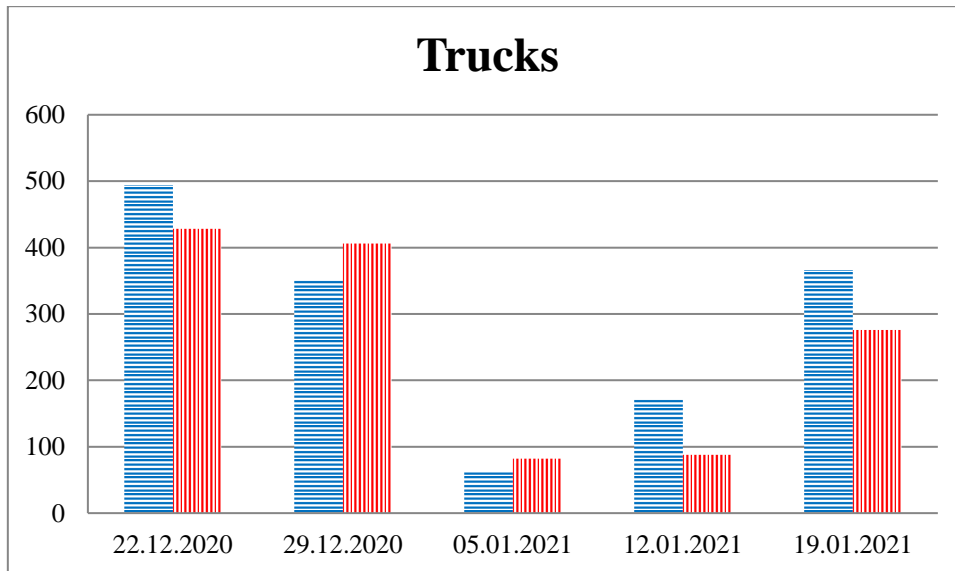

TRENDS AND FIGURES AT A GLANCE

(For the period from 09:00 on 15 December 2020 to 09:00 on 19 January 2021)¹

■ To the Russian Federation ■ to Ukraine

¹The dates at the bottom of each graph refer to the day when the Weekly Reports were issued and include the observations made during the previous seven days.

Timetable of the trains heard at the Gukovo BCP

Date	To RF	To UA
12.01.2021		15:20
13.01.2021	06:15 14:46 21:45	20:45
14.01.2021		
15.01.2021		19:01
16.01.2021	20:42	
17.01.2021	05:22	16:55

18.01.2021		
19.01.2021		