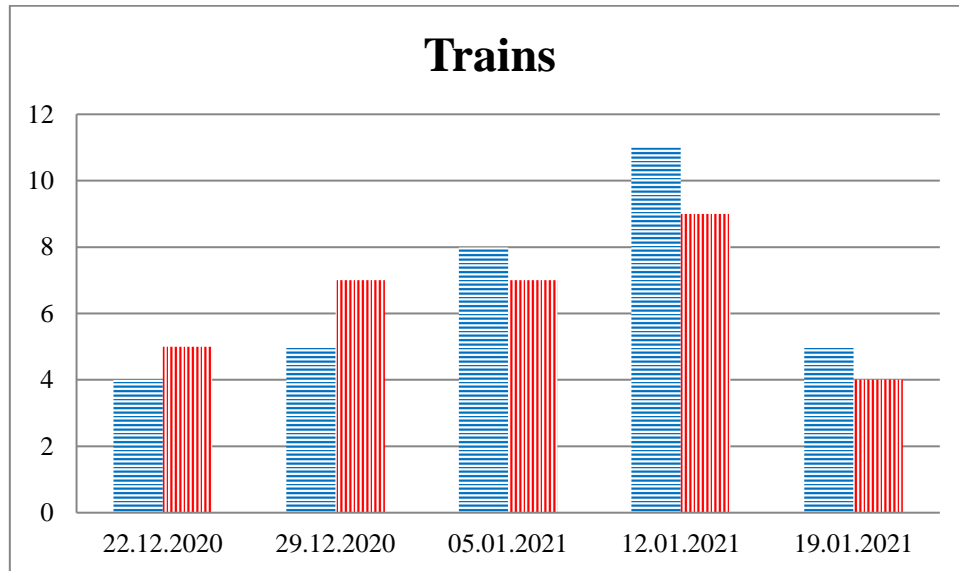

TRENDS AND FIGURES AT A GLANCE

(For the period from 09:00 on 15 December 2020 to 09:00 on 19 January 2021)¹

■ To the Russian Federation ■ to Ukraine

¹The dates at the bottom of each graph refer to the day when the Weekly Reports were issued and include the observations made during the previous seven days.

Timetable of the trains heard at the Gukovo BCP

Date	To RF	To UA
12.01.2021		15:20
13.01.2021	06:15 14:46 21:45	20:45
14.01.2021		
15.01.2021		19:01
16.01.2021	20:42	
17.01.2021	05:22	16:55

18.01.2021		
19.01.2021		