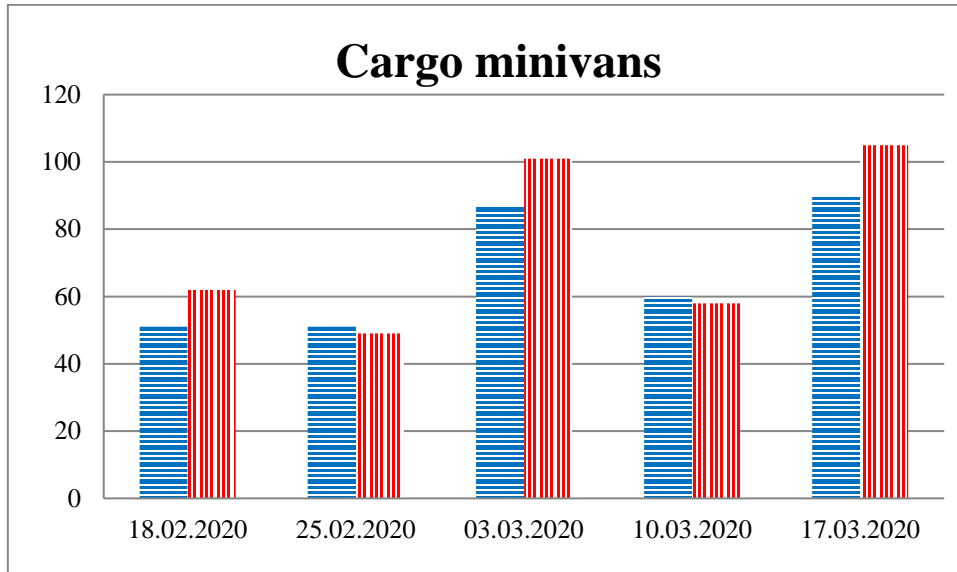

TRENDS AND FIGURES AT A GLANCE

(For the period from 09:00 on 11 February 2020 to 09:00 on 17 March 2020)¹

to the Russian Federation to Ukraine

¹ The dates at the bottom of each graph refer to the day when the Weekly Reports were issued and include the observations made during the previous seven days.

Timetable of the trains heard at the Gukovo BCP

Date	To RF	To UA
10.03.2020	17:57 21:41	15:10
11.03.2020	16:05 17:35	03:55 14:04 15:45
12.03.2020	02 :15 06 :24	10:52 15:50 18:44
13.03.2020	17:30	-
14.03.2020	16:01 20:46	00 :45
15.03.2020	07:12 13:52 20:57	15:11
16.03.2020	20:58	-
17.03.2020	-	04:52