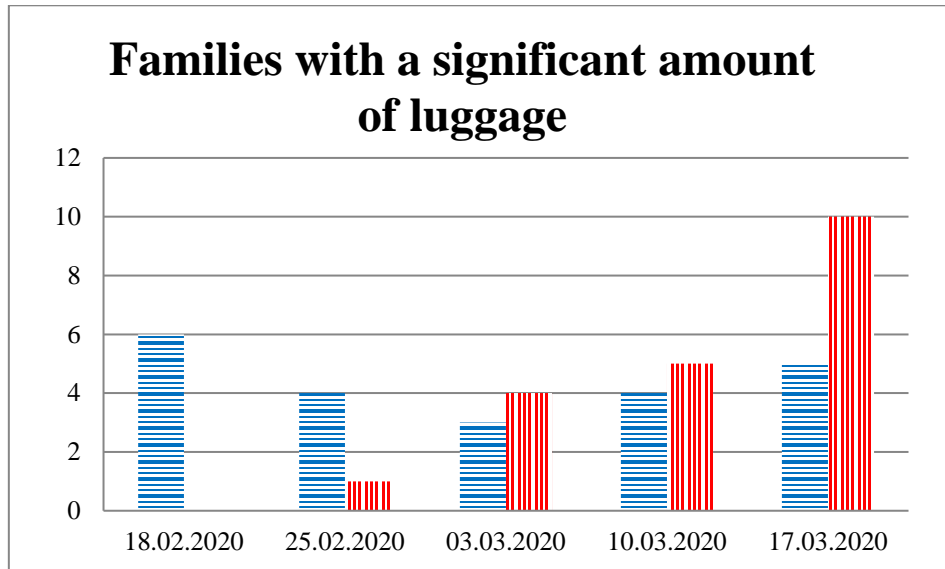

TRENDS AND FIGURES AT A GLANCE

(For the period from 09:00 on 11 February 2020 to 09:00 on 17 March 2020)¹

to the Russian Federation to Ukraine

¹ The dates at the bottom of each graph refer to the day when the Weekly Reports were issued and include the observations made during the previous seven days.

Timetable of the trains heard at the Gukovo BCP

Date	To RF	To UA
10.03.2020	17:57 21:41	15:10
11.03.2020	16:05 17:35	03:55 14:04 15:45
12.03.2020	02 :15 06 :24	10:52 15:50 18:44
13.03.2020	17:30	-
14.03.2020	16:01 20:46	00 :45
15.03.2020	07:12 13:52 20:57	15:11
16.03.2020	20:58	-
17.03.2020	-	04:52