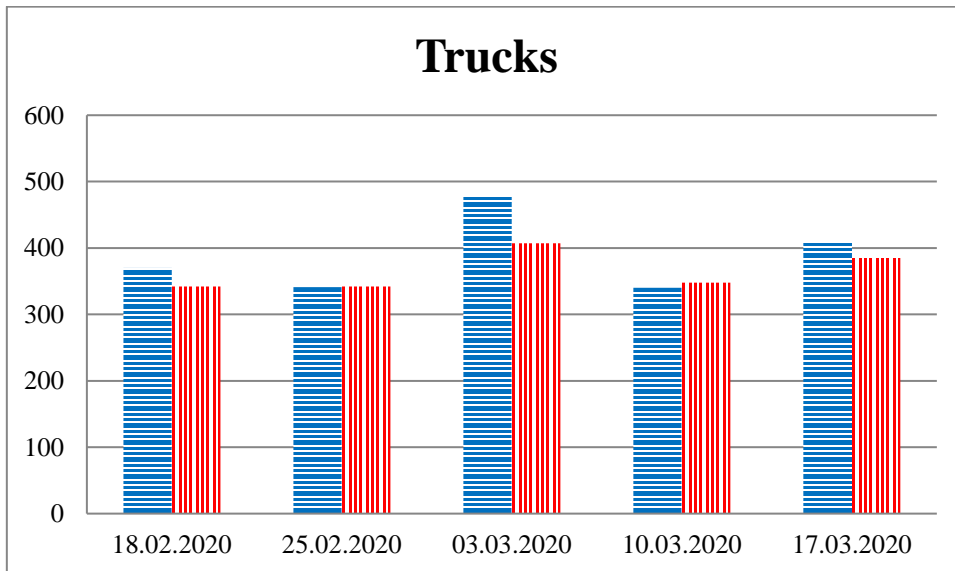

TRENDS AND FIGURES AT A GLANCE

(For the period from 09:00 on 11 February 2020 to 09:00 on 17 March 2020)¹

to the Russian Federation to Ukraine

¹ The dates at the bottom of each graph refer to the day when the Weekly Reports were issued and include the observations made during the previous seven days.

Timetable of the trains heard at the Gukovo BCP

Date	To RF	To UA
10.03.2020	17:57 21:41	15:10
11.03.2020	16:05 17:35	03:55 14:04 15:45
12.03.2020	02 :15 06 :24	10:52 15:50 18:44
13.03.2020	17:30	-
14.03.2020	16:01 20:46	00 :45
15.03.2020	07:12 13:52 20:57	15:11
16.03.2020	20:58	-
17.03.2020	-	04:52