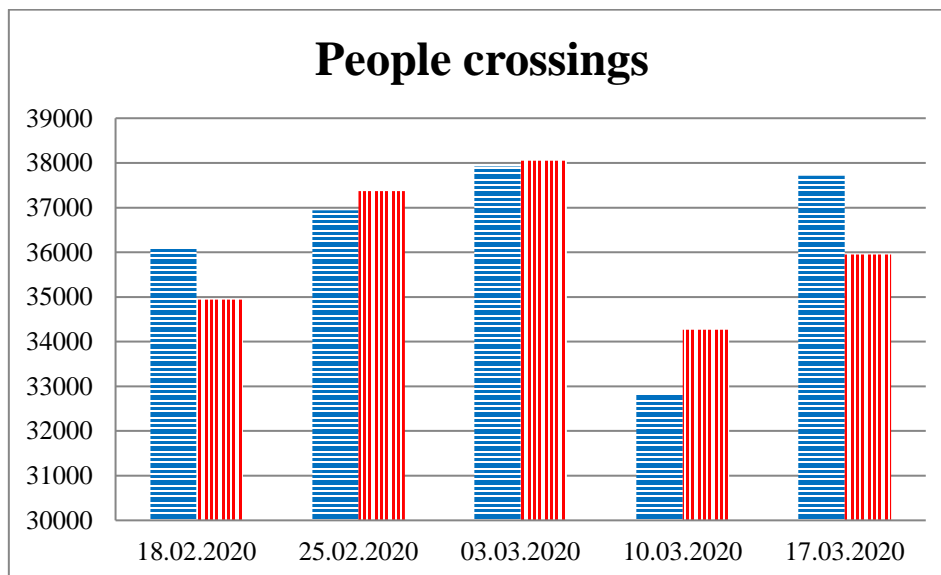

TRENDS AND FIGURES AT A GLANCE

(For the period from 09:00 on 11 February 2020 to 09:00 on 17 March 2020)¹

to the Russian Federation to Ukraine

¹ The dates at the bottom of each graph refer to the day when the Weekly Reports were issued and include the observations made during the previous seven days.

Timetable of the trains heard at the Gukovo BCP

Date	To RF	To UA
10.03.2020	17:57 21:41	15:10
11.03.2020	16:05 17:35	03:55 14:04 15:45
12.03.2020	02 :15 06 :24	10:52 15:50 18:44
13.03.2020	17:30	-
14.03.2020	16:01 20:46	00 :45
15.03.2020	07:12 13:52 20:57	15:11
16.03.2020	20:58	-
17.03.2020	-	04:52