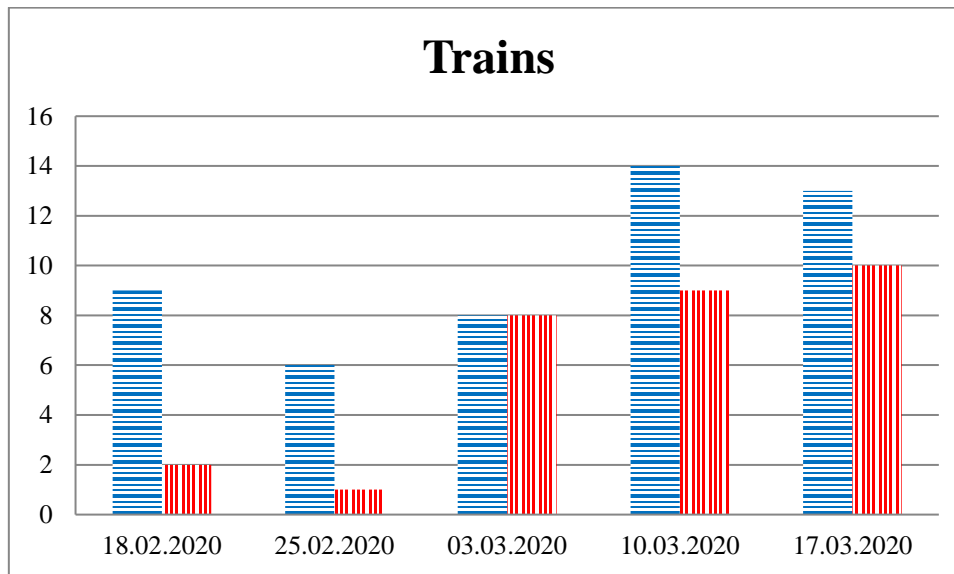

TRENDS AND FIGURES AT A GLANCE

(For the period from 09:00 on 11 February 2020 to 09:00 on 17 March 2020)¹

to the Russian Federation to Ukraine

¹ The dates at the bottom of each graph refer to the day when the Weekly Reports were issued and include the observations made during the previous seven days.

Timetable of the trains heard at the Gukovo BCP

Date	To RF	To UA
10.03.2020	17:57 21:41	15:10
11.03.2020	16:05 17:35	03:55 14:04 15:45
12.03.2020	02 :15 06 :24	10:52 15:50 18:44
13.03.2020	17:30	-
14.03.2020	16:01 20:46	00 :45
15.03.2020	07:12 13:52 20:57	15:11
16.03.2020	20:58	-
17.03.2020	-	04:52