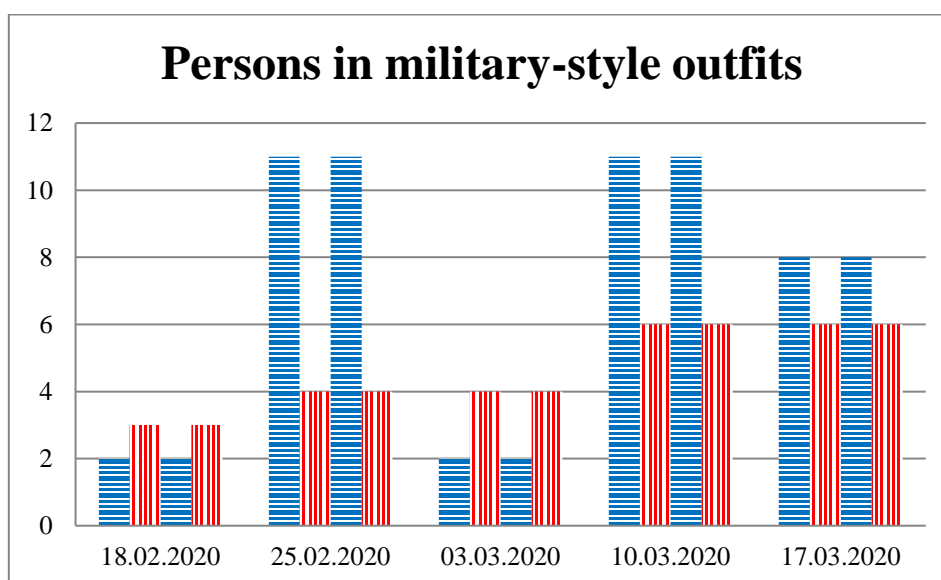

TRENDS AND FIGURES AT A GLANCE

(For the period from 09:00 on 11 February 2020 to 09:00 on 17 March 2020)¹

to the Russian Federation to Ukraine

¹ The dates at the bottom of each graph refer to the day when the Weekly Reports were issued and include the observations made during the previous seven days.

Timetable of the trains heard at the Gukovo BCP

Date	To RF	To UA
10.03.2020	17:57 21:41	15:10
11.03.2020	16:05 17:35	03:55 14:04 15:45
12.03.2020	02 :15 06 :24	10:52 15:50 18:44
13.03.2020	17:30	-
14.03.2020	16:01 20:46	00 :45
15.03.2020	07:12 13:52 20:57	15:11
16.03.2020	20:58	-
17.03.2020	-	04:52