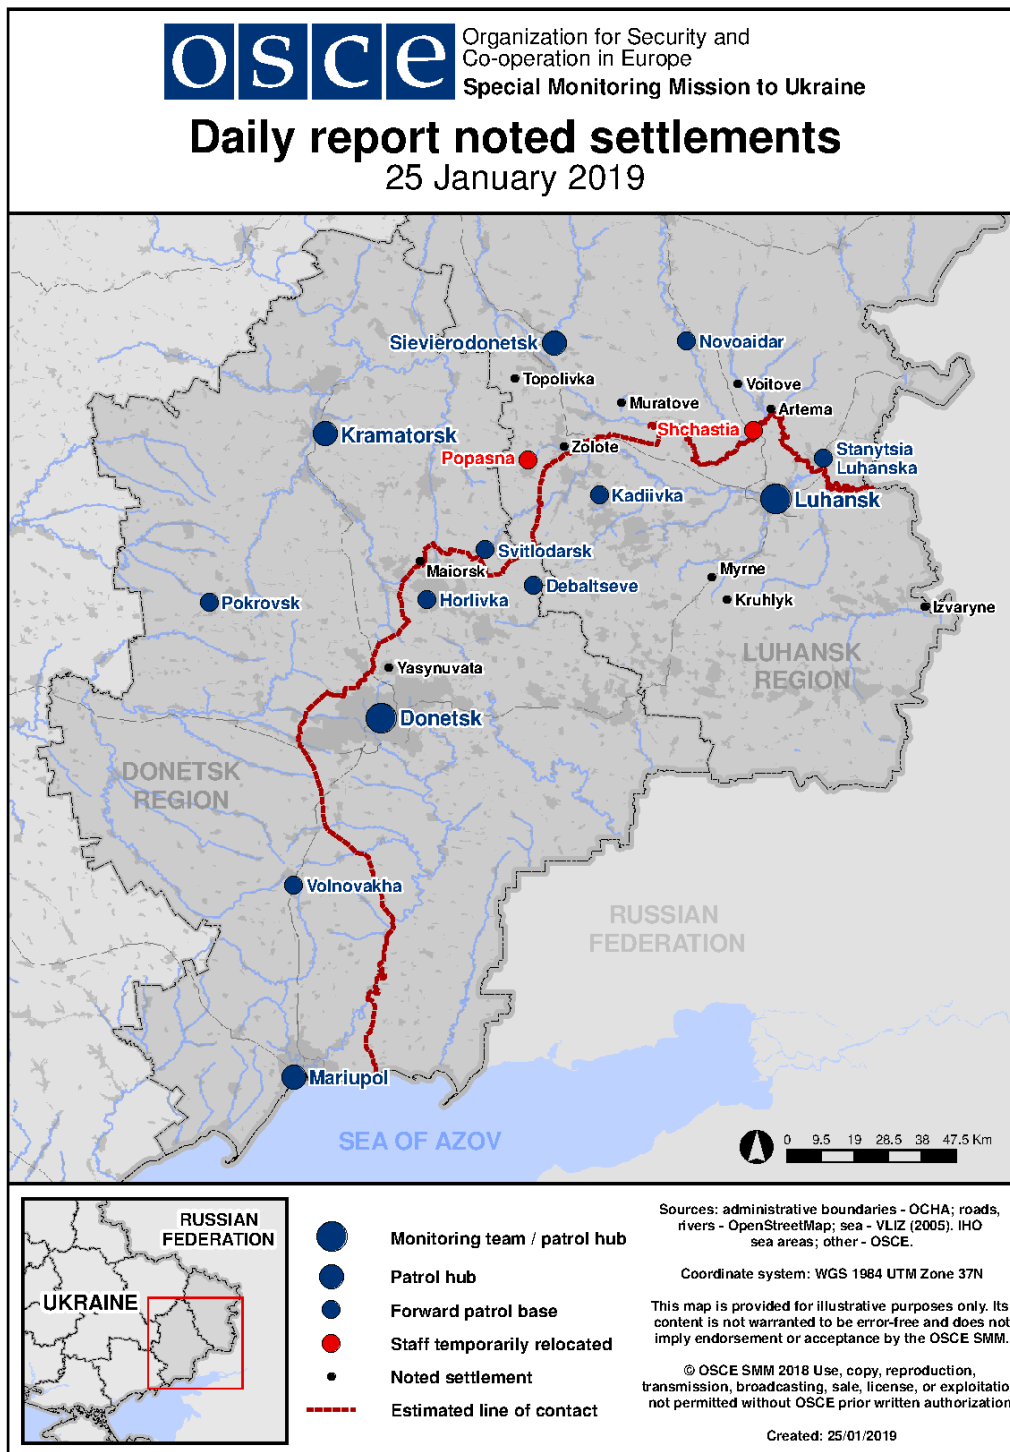

¹ The table only includes ceasefire violations directly observed by the SMM and it may include those also assessed to be live-fire exercises, controlled detonations, etc. Details provided – in terms of distance, direction, weapons-type, etc. – are based on assessments provided by monitors on the ground, and are not always necessarily precise. When information is not known (indicated with an “N/K”), the SMM was unable to ascertain such information due to distance, weather conditions and/or other considerations. Ceasefire violations recorded by more than one patrol and assessed to be the same are entered only once.

Map of Donetsk and Luhansk regions²

² The SMM is deployed to ten locations throughout Ukraine – Kherson, Odessa, Lviv, Ivano-Frankivsk, Kharkiv, Donetsk, Dnipro, Chernivtsi, Luhansk and Kyiv – as per Permanent Council Decision 1117 of 21 March 2014. This map of eastern Ukraine is meant for illustrative purposes and indicates locations mentioned in the report, as well as those where the SMM has offices (monitoring teams, patrol hubs, and forward patrol bases) in Donetsk and Luhansk regions. (In red: forward patrol bases from which SMM staff has temporarily relocated based on recommendations of security experts from participating States as well as SMM security considerations).