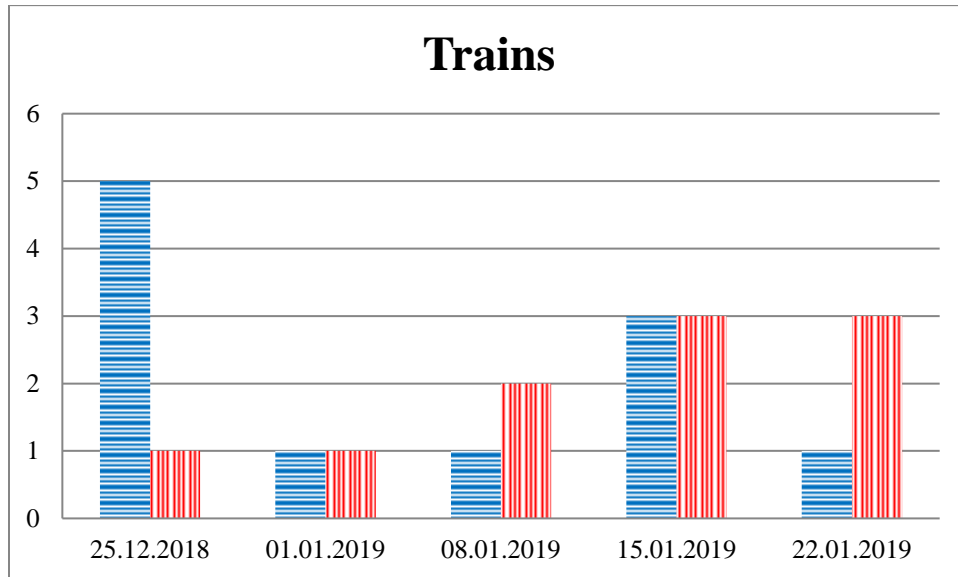

## TRENDS AND FIGURES AT A GLANCE

(For the period from 09:00 on 15 January 2019 to 09:00 on 22 January 2019)

■ to the Russian Federation      ■ to Ukraine

\*\*\*