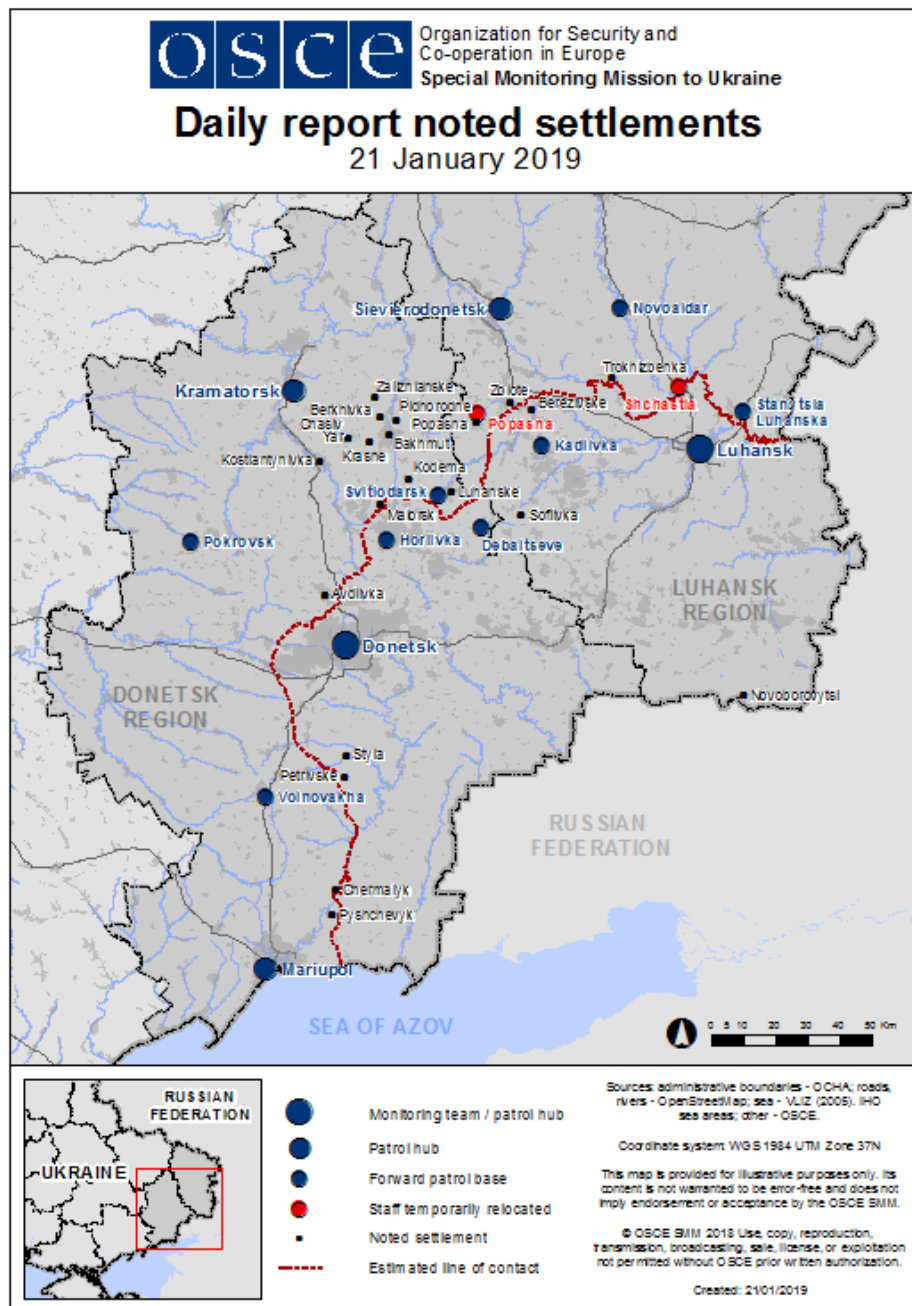

Map of Donetsk and Luhansk regions²

² The SMM is deployed to ten locations throughout Ukraine – Kherson, Odessa, Lviv, Ivano-Frankivsk, Kharkiv, Donetsk, Dnipro, Chernivtsi, Luhansk and Kyiv – as per Permanent Council Decision 1117 of 21 March 2014. This map of eastern Ukraine is meant for illustrative purposes and indicates locations mentioned in the report, as well as those where the SMM has offices (monitoring teams, patrol hubs, and forward patrol bases) in Donetsk and Luhansk regions. (In red: forward patrol bases from which SMM staff has temporarily relocated based on recommendations of security experts from participating States as well as SMM security considerations).