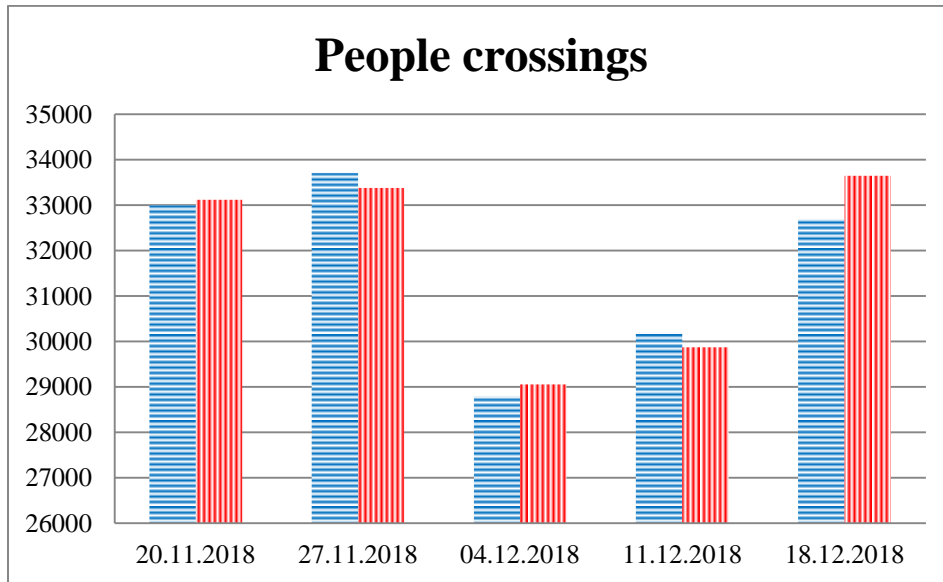

TRENDS AND FIGURES AT A GLANCE

(For the period from 09:00 on 13 November 2018 to 09:00 on 18 December 2018)¹

■ to the Russian Federation ■ to Ukraine

¹ The dates at the bottom of each graph refer to the day when the Weekly Reports were issued and include the observations made during the previous seven days.