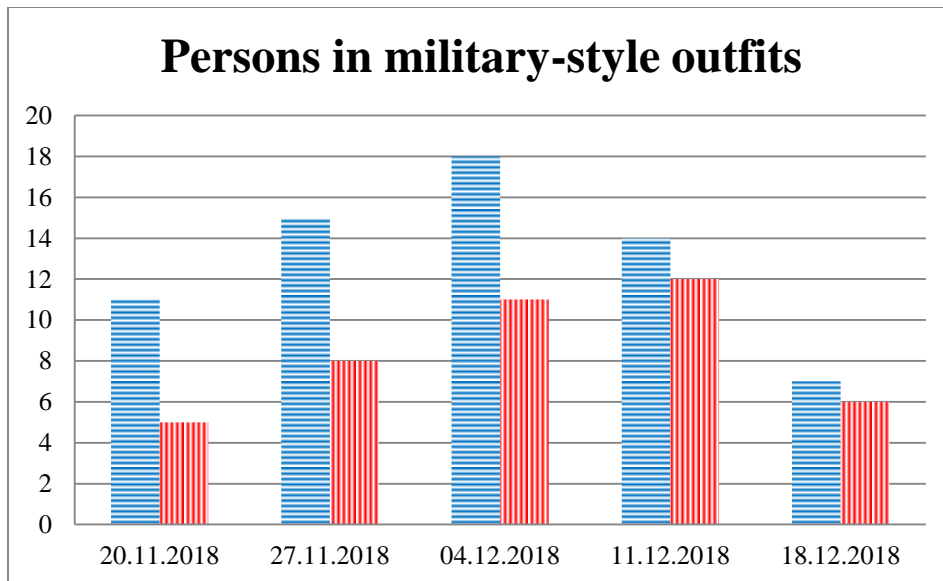

TRENDS AND FIGURES AT A GLANCE

(For the period from 09:00 on 13 November 2018 to 09:00 on 18 December 2018)¹

■ to the Russian Federation ■ to Ukraine

¹ The dates at the bottom of each graph refer to the day when the Weekly Reports were issued and include the observations made during the previous seven days.