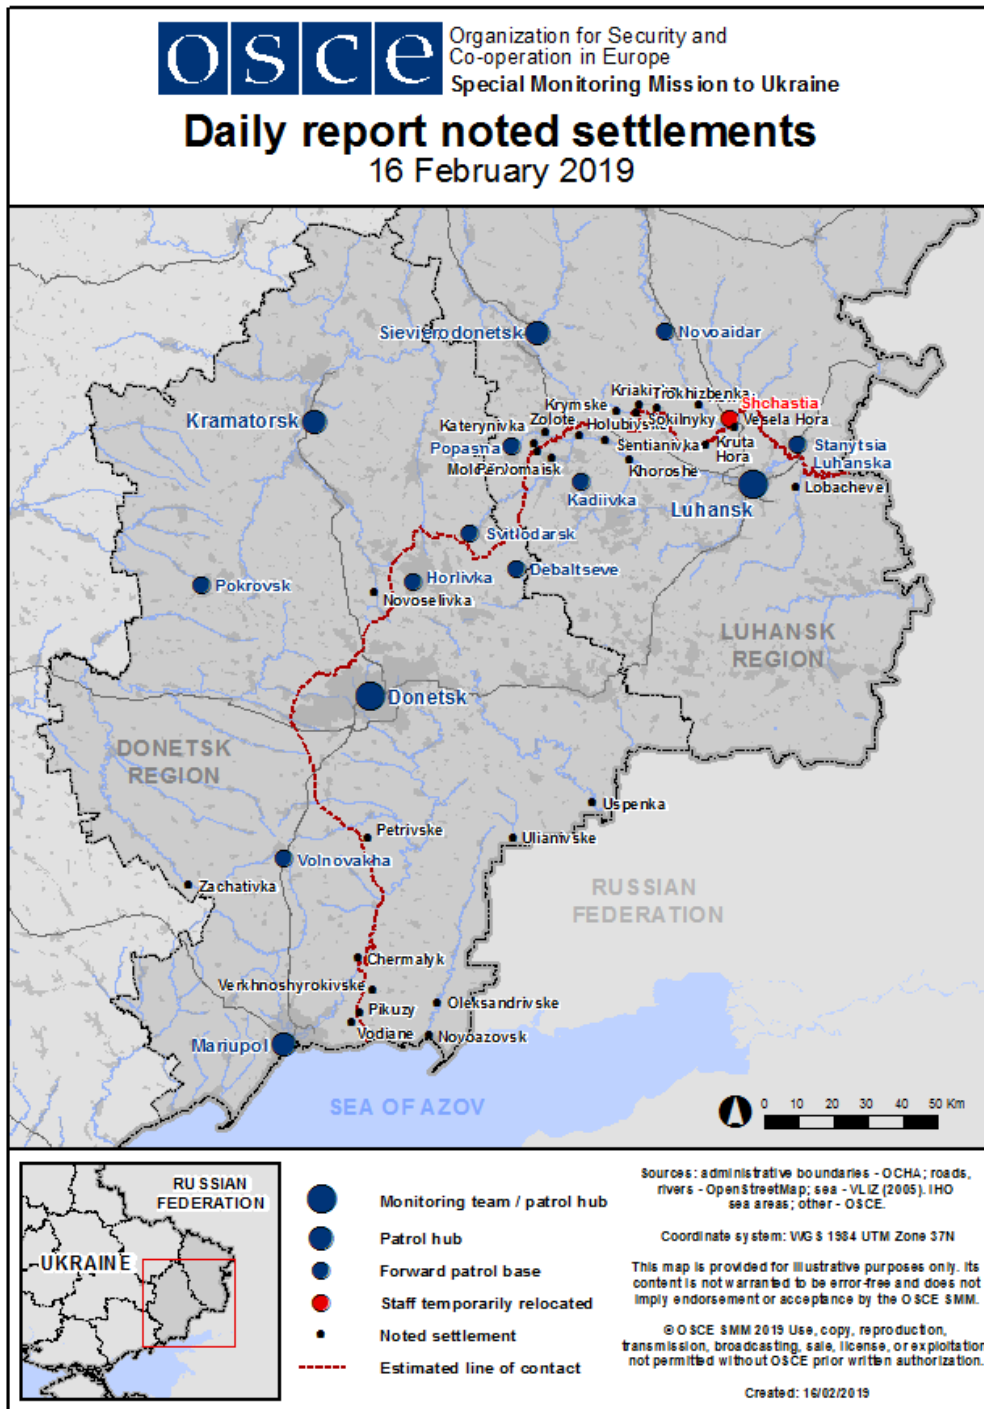

Map of Donetsk and Luhansk regions²

² The SMM is deployed to ten locations throughout Ukraine – Kherson, Odessa, Lviv, Ivano-Frankivsk, Kharkiv, Donetsk, Dnipro, Chernivtsi, Luhansk and Kyiv – as per Permanent Council Decision 1117 of 21 March 2014. This map of eastern Ukraine is meant for illustrative purposes and indicates locations mentioned in the report, as well as those where the SMM has offices (monitoring teams, patrol hubs, and forward patrol bases) in Donetsk and Luhansk regions. (In red: forward patrol bases from which SMM staff has temporarily relocated based on recommendations of security experts from participating States as well as SMM security considerations).