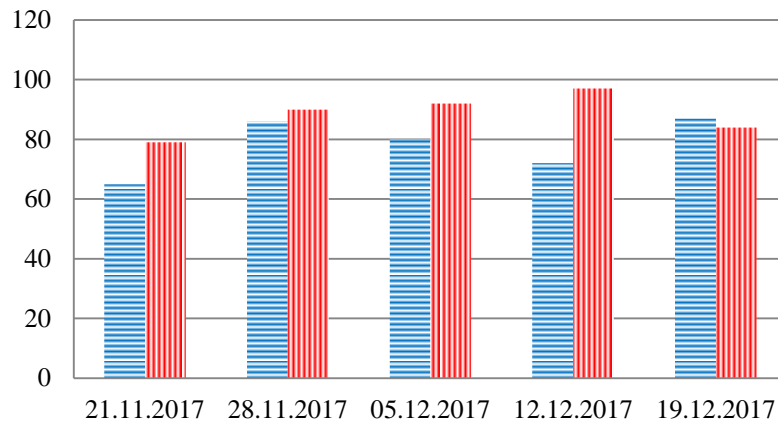

Cargo minivans