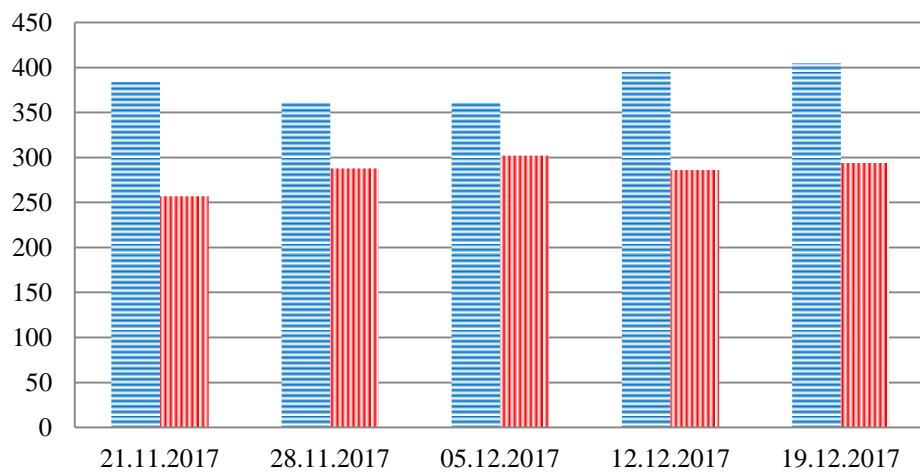

TRENDS AND FIGURES AT A GLANCE

(For the period from 09:00 on 21 November 2017 to 09:00 on 19 December 2017)

■ - to the Russian Federation ■ - to Ukraine

Families with a significant amount of luggage

Trucks