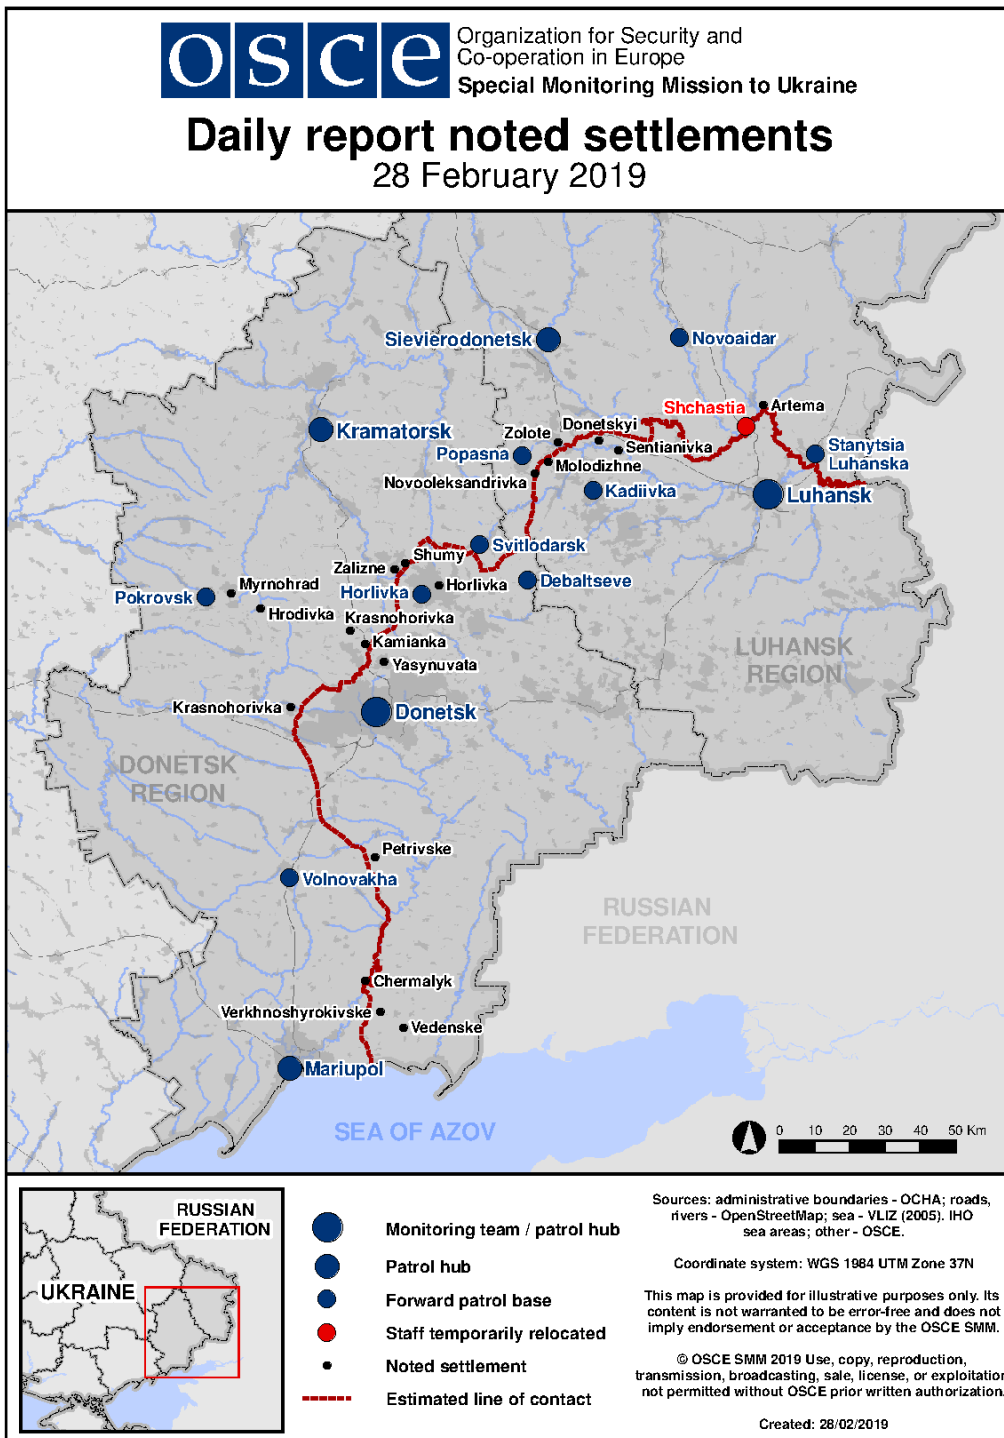

Map of Donetsk and Luhansk regions²

² The SMM is deployed to ten locations throughout Ukraine – Kherson, Odessa, Lviv, Ivano-Frankivsk, Kharkiv, Donetsk, Dnipro, Chernivtsi, Luhansk and Kyiv – as per Permanent Council Decision 1117 of 21 March 2014. This map of eastern Ukraine is meant for illustrative purposes and indicates locations mentioned in the report, as well as those where the SMM has offices (monitoring teams, patrol hubs, and forward patrol bases) in Donetsk and Luhansk regions. (In red: forward patrol bases from which SMM staff has temporarily relocated based on recommendations of security experts from participating States as well as SMM security considerations).