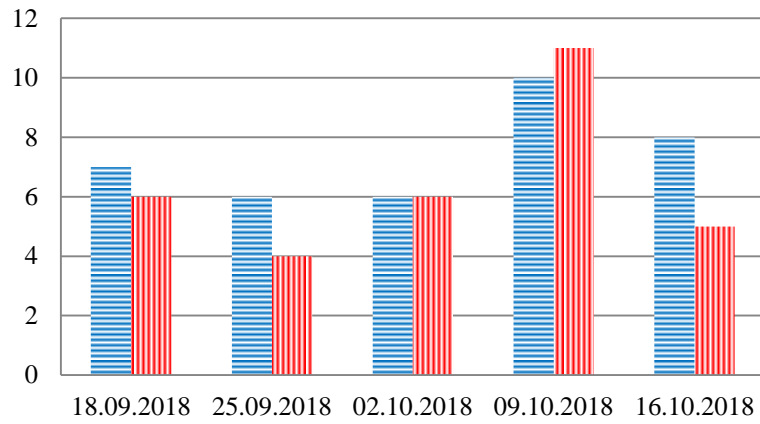

TRENDS AND FIGURES AT A GLANCE

(For the period from 09:00 on 18 September 2018 to 09:00 on 16 October 2018)

■ to the Russian Federation ■ to Ukraine

Families with a significant amount of luggage

Trucks