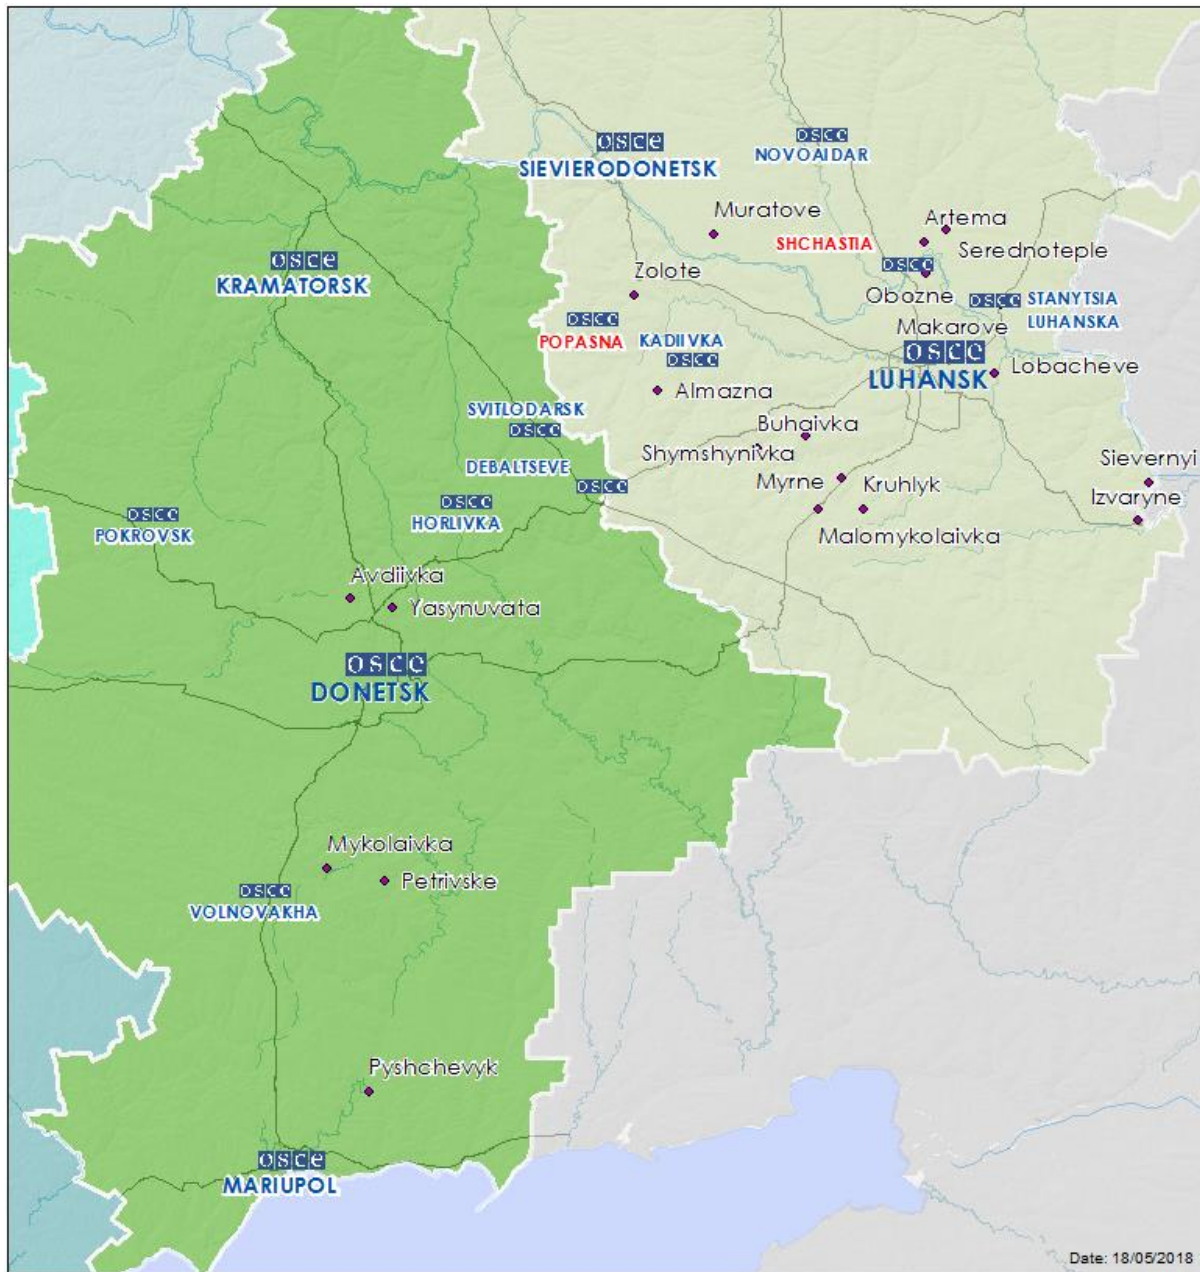

	S
4-6km	ENE
3-5km	
6-10km	S
3-5km	SE
	SW
5-8km	ENE
5-6km	E
5-7km	SE
4-6km	
3-5km	
	NE
5-7km	E
8-10km	
5-7km	SE
4-6km	
3-6km	
8-10km	
4-6km	
6-8km	SW
4-6km	
4-8km	
4-6km	
3-5km	E
5-7km	SW
	E
4-6km	NE
5-7km	ENE
3-5km	ESE
6-10km	E
3-5km	SE
6-8km	
4-6km	
3-5km	SW
8-10km	SE
3-5km	SW
	SE
5-7km	E
4-6km	
3-5km	SW
5-7km	SE
3-5km	
7-9km	E
3-5km	SE
4-6km	
5-6km	
6-8km	
7-8km	

## Map of Donetsk and Luhansk regions<sup>2</sup>

<sup>2</sup> The SMM is deployed to ten locations throughout Ukraine – Kherson, Odessa, Lviv, Ivano-Frankivsk, Kharkiv, Donetsk, Dnipro, Chernivtsi, Luhansk and Kyiv – as per Permanent Council Decision 1117 of 21 March 2014. This map of eastern Ukraine is meant for illustrative purposes and indicates locations mentioned in the report, as well as those where the SMM has offices (monitoring teams, patrol hubs, and forward patrol bases) in Donetsk and Luhansk regions. (In red: forward patrol bases from which SMM staff has temporarily relocated based on recommendations of security experts from participating States as well as SMM security considerations).