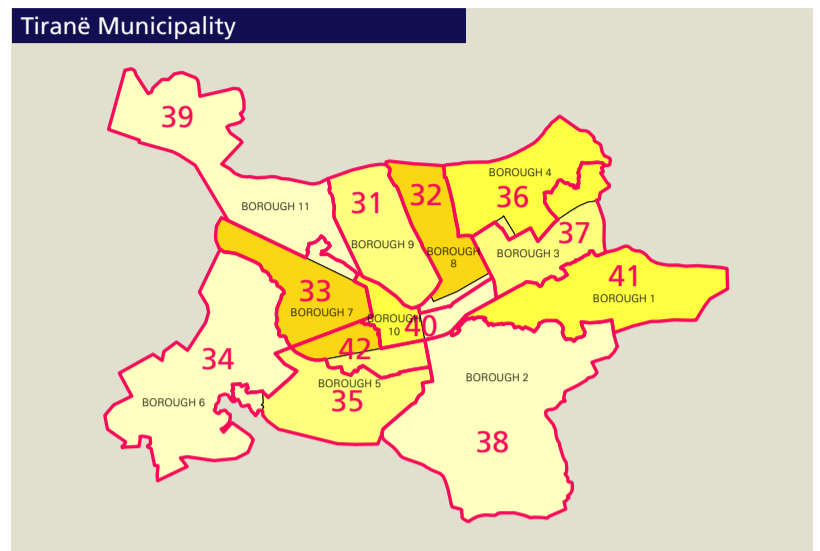

# 2005 ELECTORAL ZONES

**Key**

- KUKËS Region
- LUSHNJË District (dissolved in 2000; retains administrative role)
- Municipality or Commune
- Regional border
- Municipal or Commune border
- Electoral zone boundary
- 89 Electoral zone number