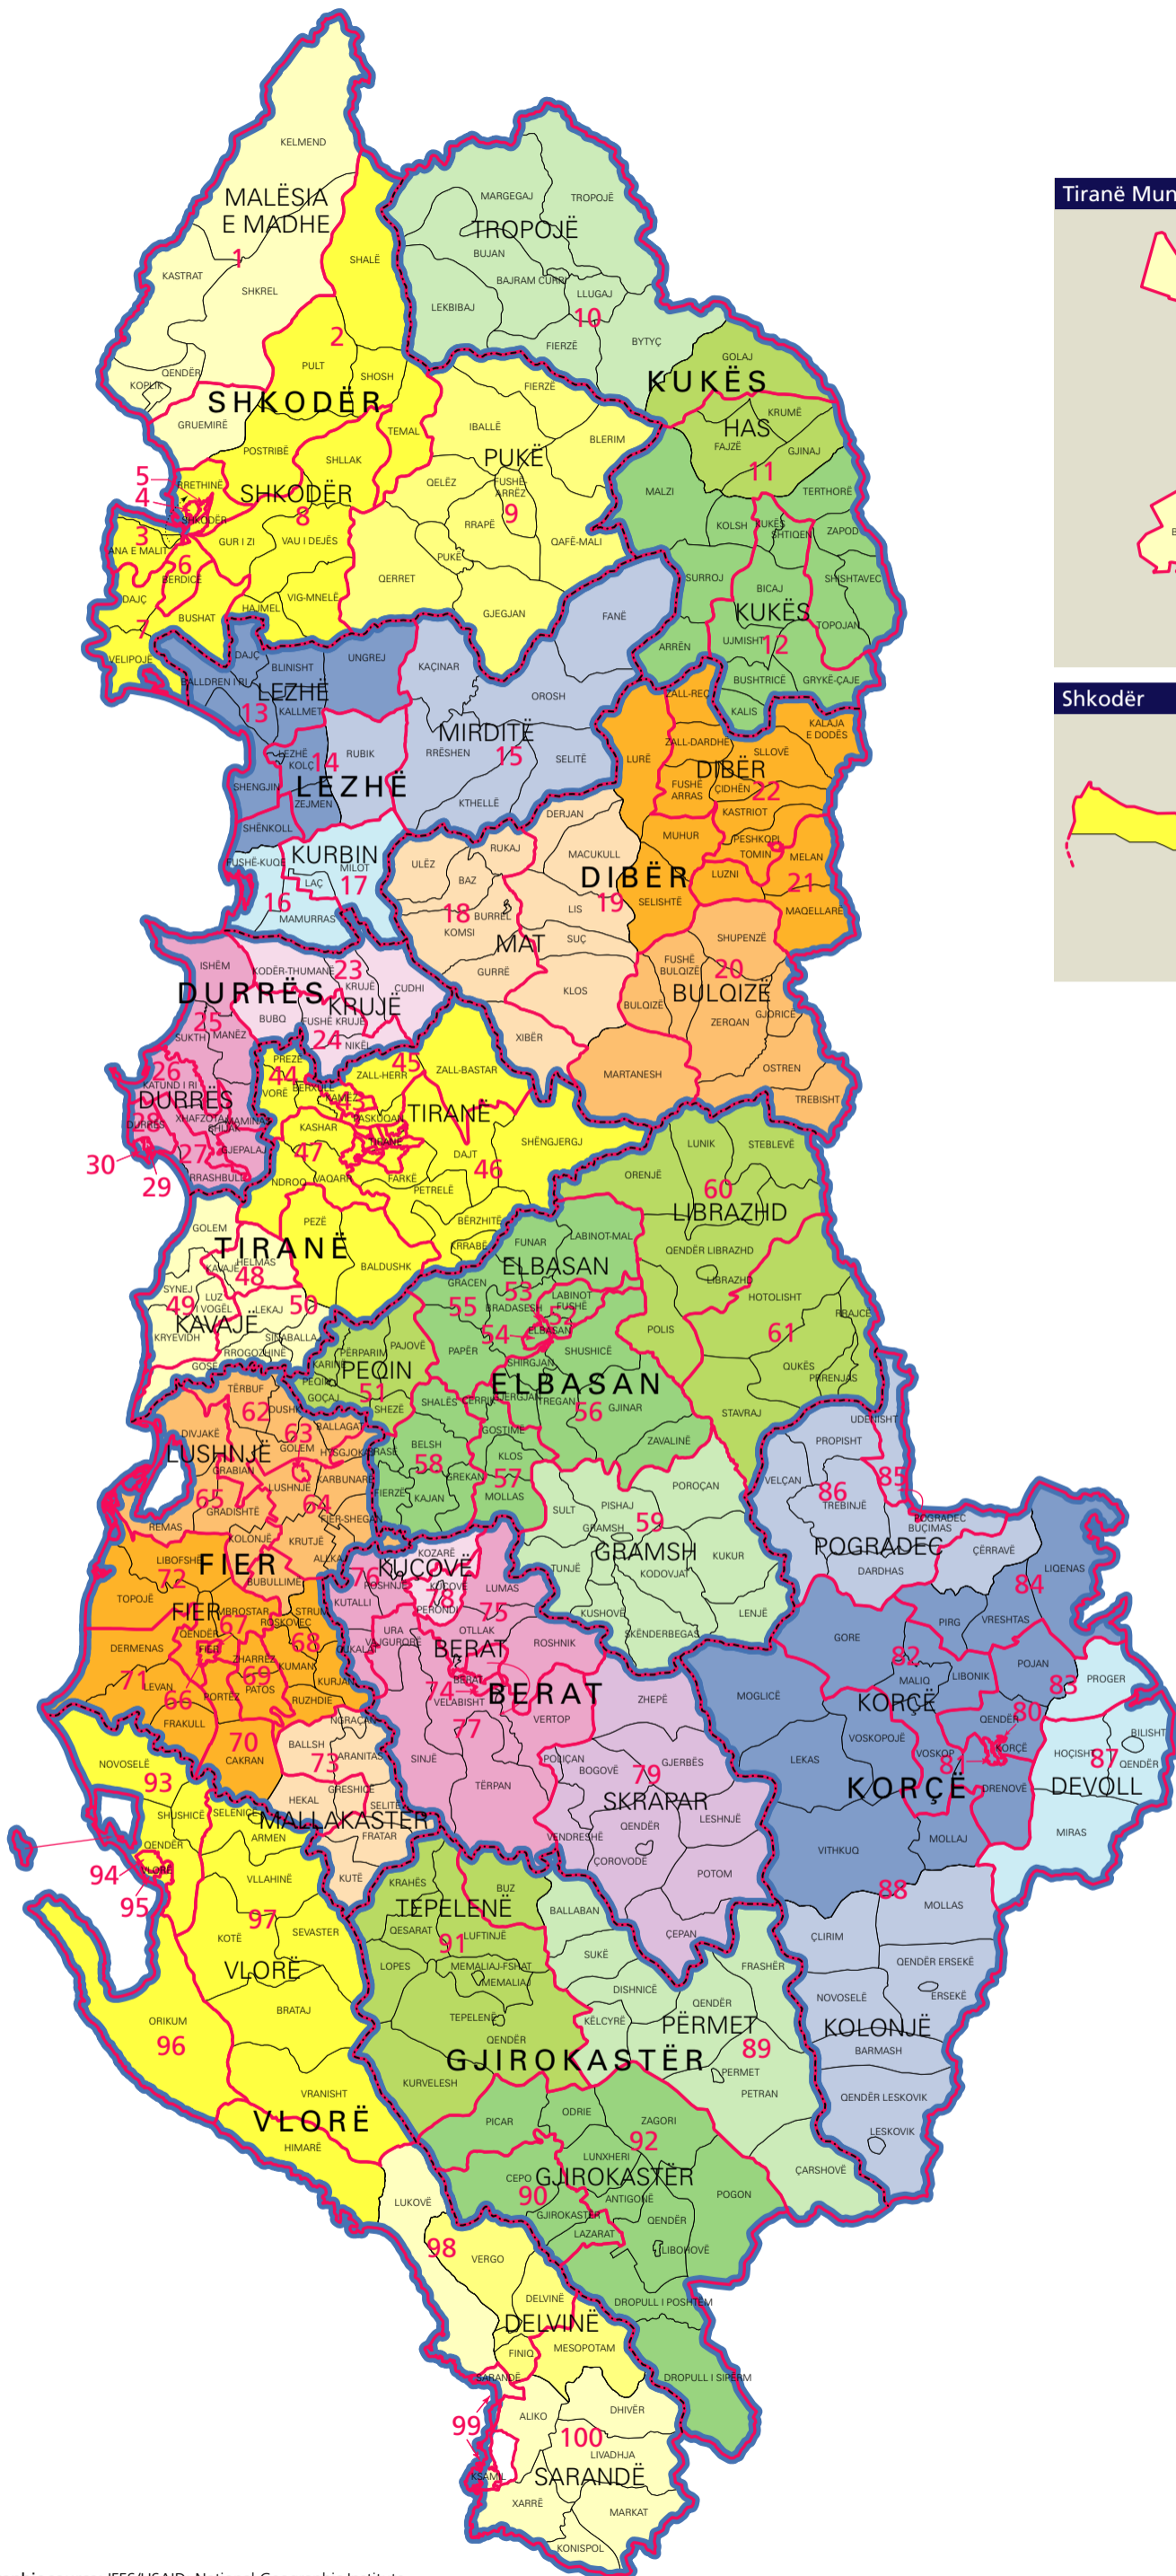

# 2005 ELECTORAL ZONES

**Key**

- KUKËS Region
- LUSHNJË District (dissolved in 2000; retains administrative role)
- Municipality or Commune
- Regional border
- Municipal or Commune border
- Electoral zone boundary
- 89 Electoral zone number