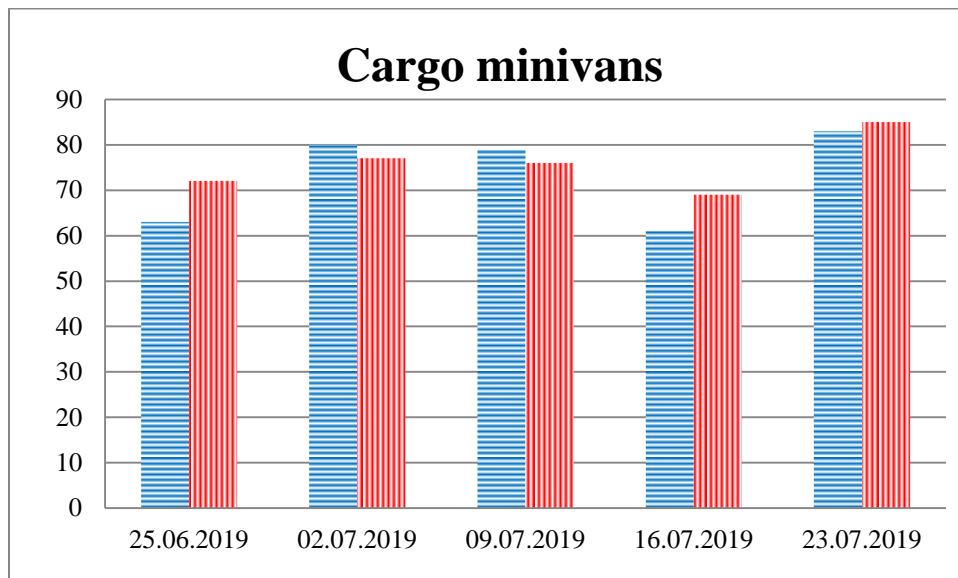

Weekly Update, 23 July 2019

For the period from 09:00, 16 July 2019 to 09:00, 23 July 2019 (Moscow time)

TRENDS AND FIGURES AT A GLANCE

(For the period from 09:00 on 18 June to 09:00 on 23 July 2019)¹

■ to the Russian Federation ■ to Ukraine

¹ The dates at the bottom of each graph refer to the day when the Weekly Reports were issued and include the observations made during the previous seven days.

Timetable of the trains heard at the Gukovo BCP

Date	To RF	To UA
16/07/2019	-	02:27
17/07/2019	-	-
18/07/2019	03:33 08:55	00:05 06:23
19/07/2019	15:48 17:05 23:50	12:19 13:32
20/07/2019	08:54	06:43
21/07/2019	02:26 09:15 18:14	02:56 07:20 16:33 23:58
22/07/2019	-	05:10 14:40 19:00
23/07/2019	05:59 08:18	06:28