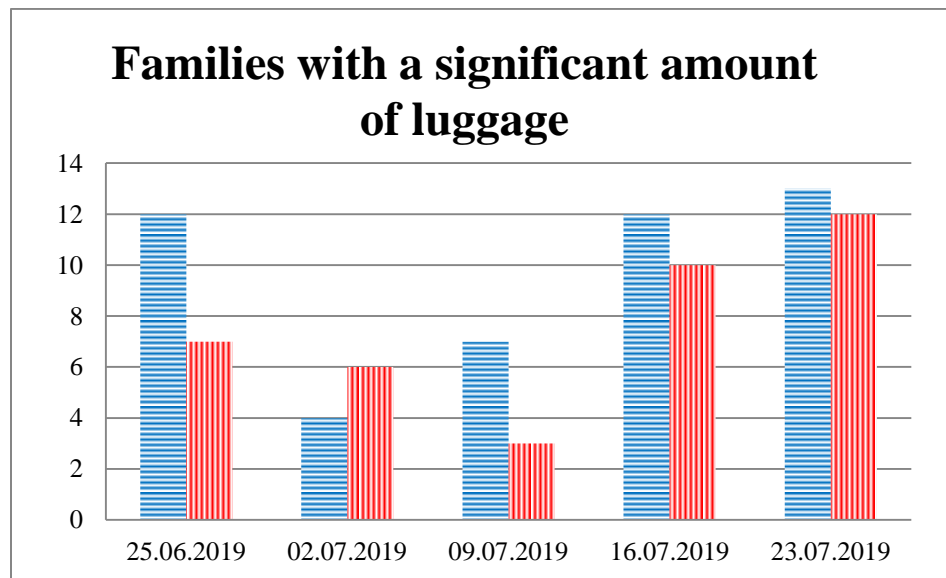

Weekly Update, 23 July 2019

For the period from 09:00, 16 July 2019 to 09:00, 23 July 2019 (Moscow time)

TRENDS AND FIGURES AT A GLANCE

(For the period from 09:00 on 18 June to 09:00 on 23 July 2019)¹

■ to the Russian Federation ■ to Ukraine

¹ The dates at the bottom of each graph refer to the day when the Weekly Reports were issued and include the observations made during the previous seven days.

Timetable of the trains heard at the Gukovo BCP

Date	To RF	To UA
16/07/2019	-	02:27
17/07/2019	-	-
18/07/2019	03:33 08:55	00:05 06:23
19/07/2019	15:48 17:05 23:50	12:19 13:32
20/07/2019	08:54	06:43
21/07/2019	02:26 09:15 18:14	02:56 07:20 16:33 23:58
22/07/2019	-	05:10 14:40 19:00
23/07/2019	05:59 08:18	06:28