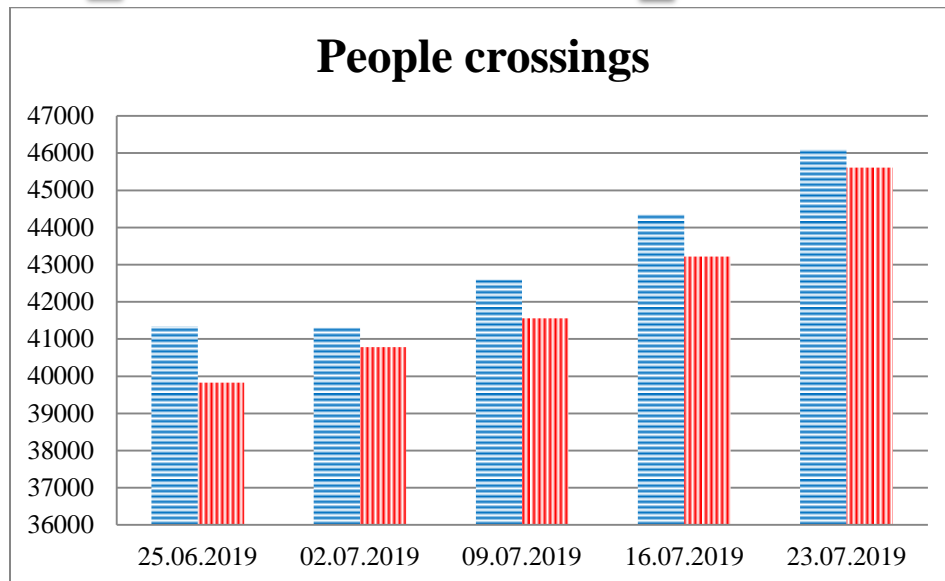

Weekly Update, 23 July 2019

For the period from 09:00, 16 July 2019 to 09:00, 23 July 2019 (Moscow time)

TRENDS AND FIGURES AT A GLANCE

(For the period from 09:00 on 18 June to 09:00 on 23 July 2019)¹

■ to the Russian Federation ■ to Ukraine

¹ The dates at the bottom of each graph refer to the day when the Weekly Reports were issued and include the observations made during the previous seven days.

Timetable of the trains heard at the Gukovo BCP

Date	To RF	To UA
16/07/2019	-	02:27
17/07/2019	-	-
18/07/2019	03:33 08:55	00:05 06:23
19/07/2019	15:48 17:05 23:50	12:19 13:32
20/07/2019	08:54	06:43
21/07/2019	02:26 09:15 18:14	02:56 07:20 16:33 23:58
22/07/2019	-	05:10 14:40 19:00
23/07/2019	05:59 08:18	06:28