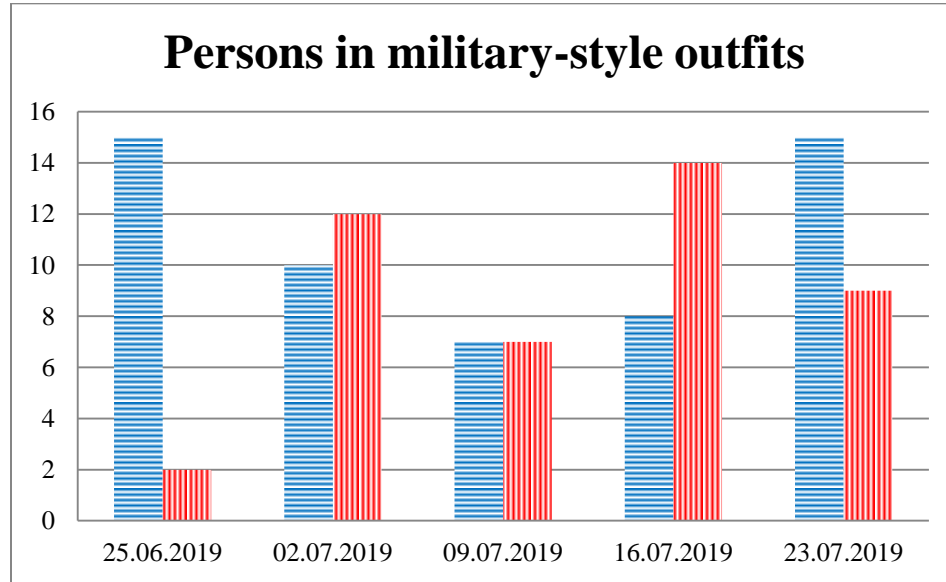

Weekly Update, 23 July 2019

For the period from 09:00, 16 July 2019 to 09:00, 23 July 2019 (Moscow time)

TRENDS AND FIGURES AT A GLANCE

(For the period from 09:00 on 18 June to 09:00 on 23 July 2019)¹

■ to the Russian Federation ■ to Ukraine

¹ The dates at the bottom of each graph refer to the day when the Weekly Reports were issued and include the observations made during the previous seven days.

Timetable of the trains heard at the Gukovo BCP