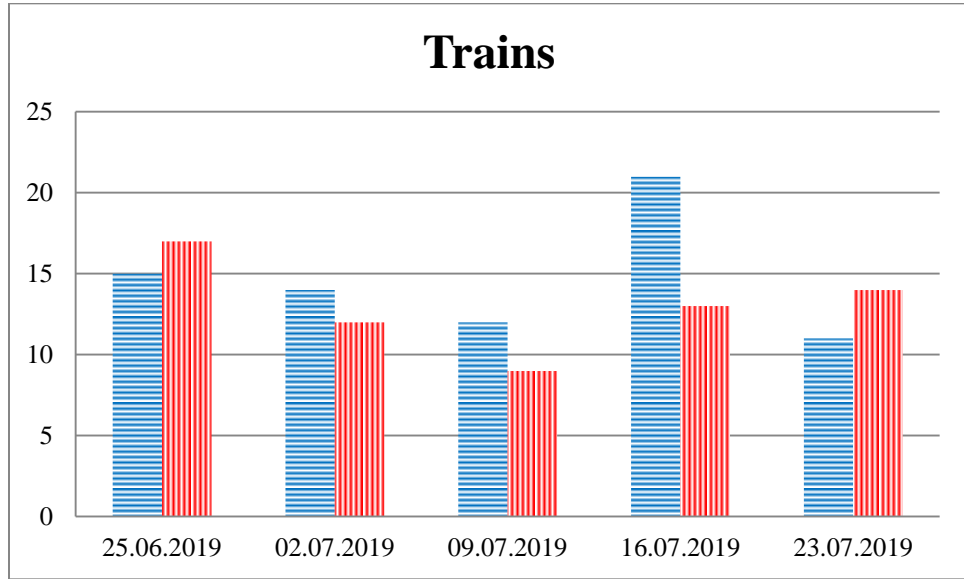

Weekly Update, 23 July 2019

For the period from 09:00, 16 July 2019 to 09:00, 23 July 2019 (Moscow time)

TRENDS AND FIGURES AT A GLANCE

(For the period from 09:00 on 18 June to 09:00 on 23 July 2019)¹

■ to the Russian Federation ■ to Ukraine

¹ The dates at the bottom of each graph refer to the day when the Weekly Reports were issued and include the observations made during the previous seven days.

Timetable of the trains heard at the Gukovo BCP

Date	To RF	To UA
16/07/2019	-	02:27
17/07/2019	-	-
18/07/2019	03:33 08:55	00:05 06:23
19/07/2019	15:48 17:05 23:50	12:19 13:32
20/07/2019	08:54	06:43
21/07/2019	02:26 09:15 18:14	02:56 07:20 16:33 23:58
22/07/2019	-	05:10 14:40 19:00
23/07/2019	05:59 08:18	06:28