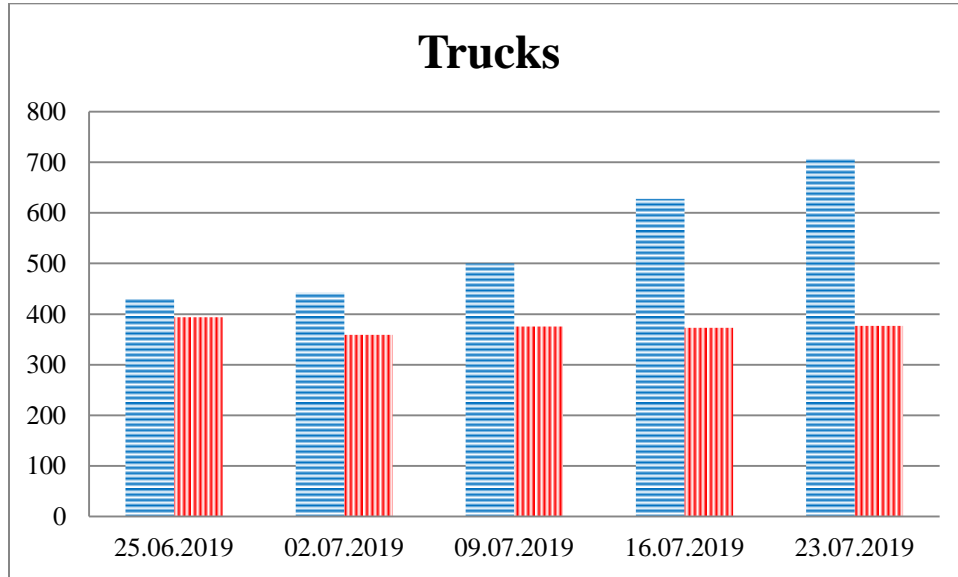

Weekly Update, 23 July 2019

For the period from 09:00, 16 July 2019 to 09:00, 23 July 2019 (Moscow time)

TRENDS AND FIGURES AT A GLANCE

(For the period from 09:00 on 18 June to 09:00 on 23 July 2019)¹

■ to the Russian Federation ■ to Ukraine

¹ The dates at the bottom of each graph refer to the day when the Weekly Reports were issued and include the observations made during the previous seven days.

Timetable of the trains heard at the Gukovo BCP

Date	To RF	To UA
16/07/2019	-	02:27
17/07/2019	-	-
18/07/2019	03:33 08:55	00:05 06:23
19/07/2019	15:48 17:05 23:50	12:19 13:32
20/07/2019	08:54	06:43
21/07/2019	02:26 09:15 18:14	02:56 07:20 16:33 23:58
22/07/2019	-	05:10 14:40 19:00
23/07/2019	05:59 08:18	06:28