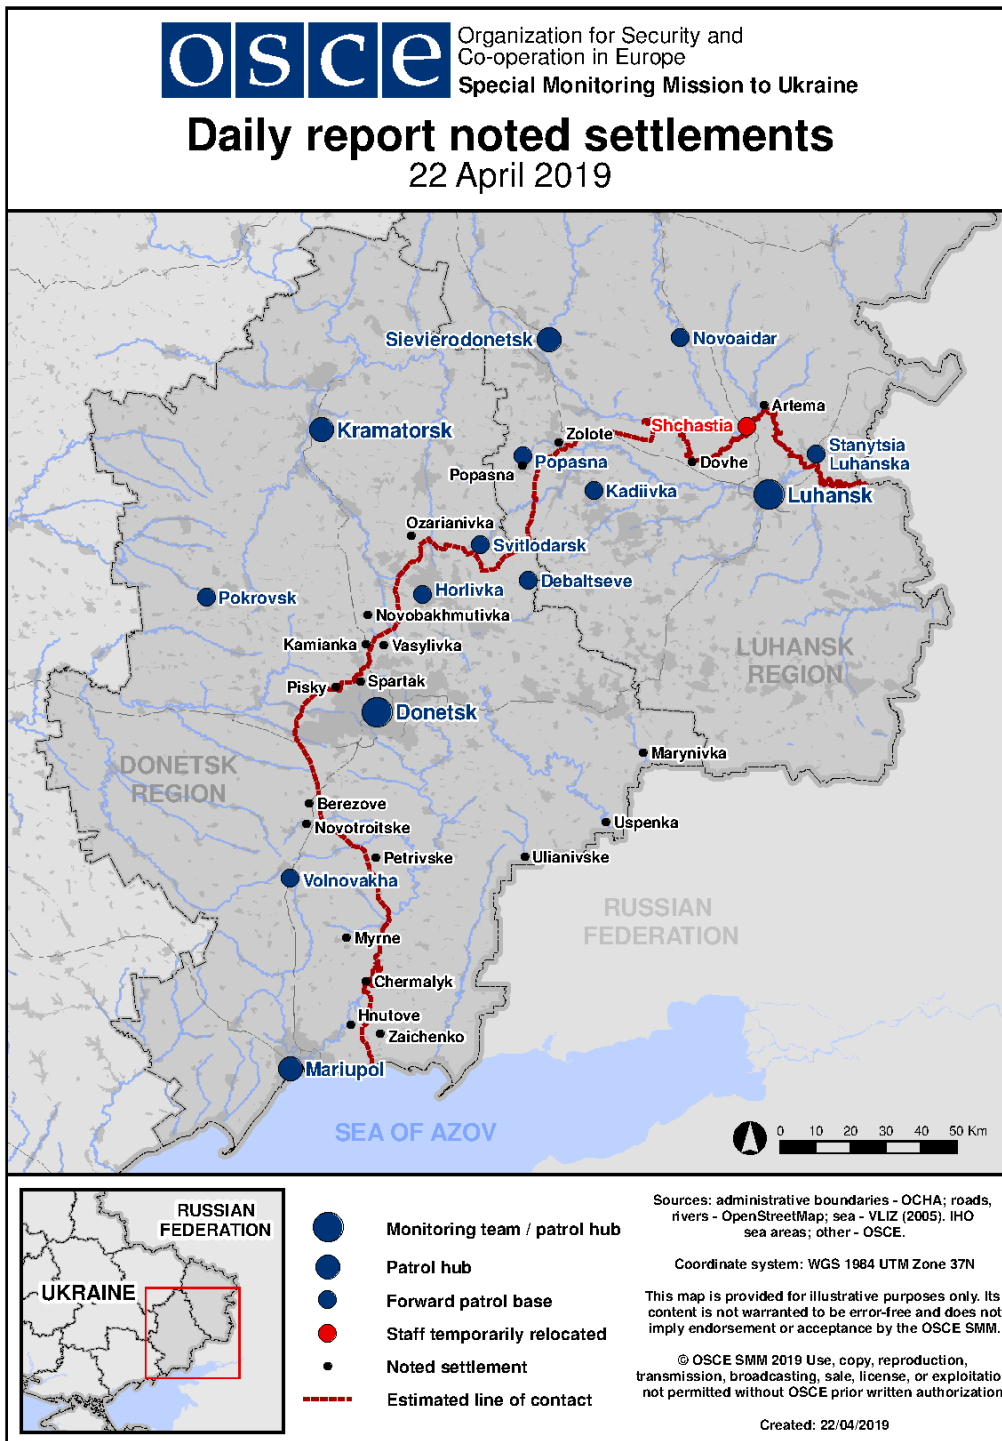

Map of Donetsk and Luhansk regions²

² The SMM is deployed to ten locations throughout Ukraine – Kherson, Odessa, Lviv, Ivano-Frankivsk, Kharkiv, Donetsk, Dnipro, Chernivtsi, Luhansk and Kyiv – as per Permanent Council Decision 1117 of 21 March 2014. This map of eastern Ukraine is meant for illustrative purposes and indicates locations mentioned in the report, as well as those where the SMM has offices (monitoring teams, patrol hubs, and forward patrol bases) in Donetsk and Luhansk regions. (In red: forward patrol bases from which SMM staff has temporarily relocated based on recommendations of security experts from participating States as well as SMM security considerations).