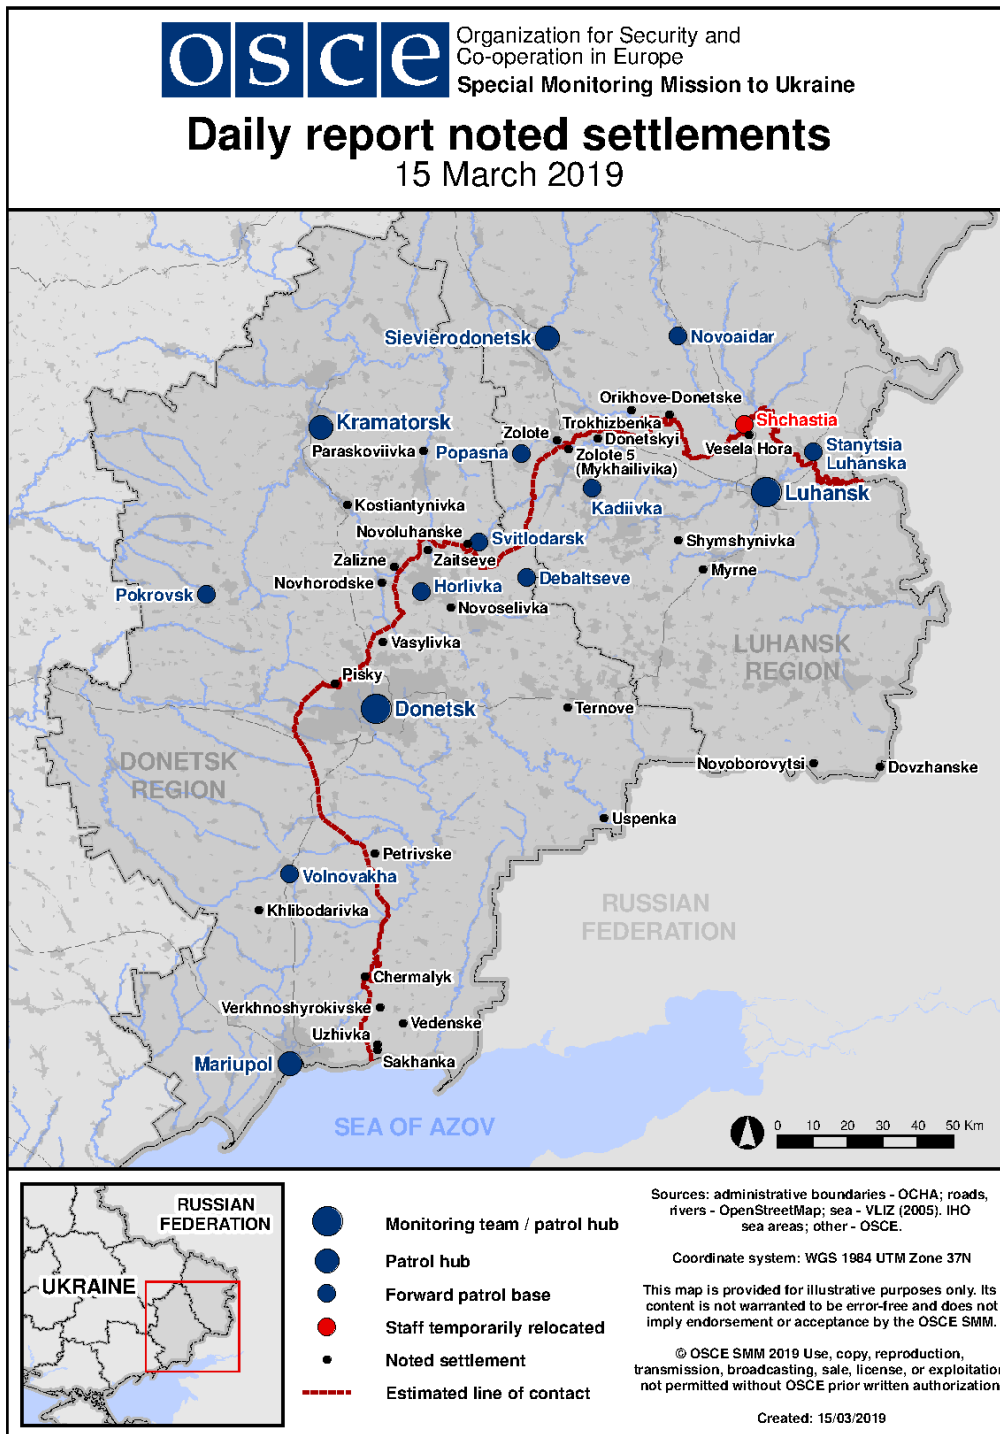

Map of Donetsk and Luhansk regions²

² The SMM is deployed to ten locations throughout Ukraine – Kherson, Odessa, Lviv, Ivano-Frankivsk, Kharkiv, Donetsk, Dnipro, Chernivtsi, Luhansk and Kyiv – as per Permanent Council Decision 1117 of 21 March 2014. This map of eastern Ukraine is meant for illustrative purposes and indicates locations mentioned in the report, as well as those where the SMM has offices (monitoring teams, patrol hubs, and forward patrol bases) in Donetsk and Luhansk regions. (In red: forward patrol bases from which SMM staff has temporarily relocated based on recommendations of security experts from participating States as well as SMM security considerations).