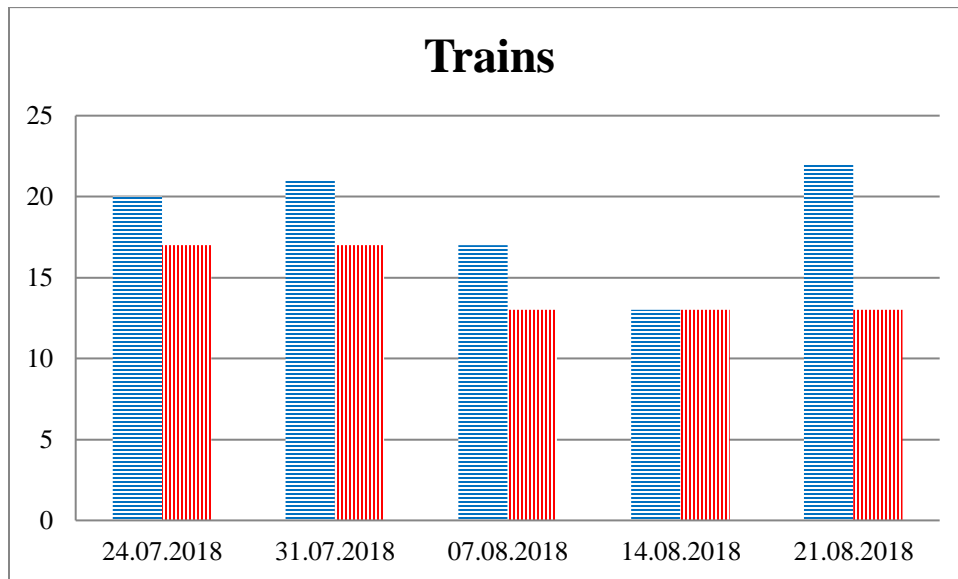

## TRENDS AND FIGURES AT A GLANCE

(For the period from 09:00 on 17 July 2018 to 09:00 on 21 August 2018)

■ to the Russian Federation      ■ to Ukraine

\*\*\*